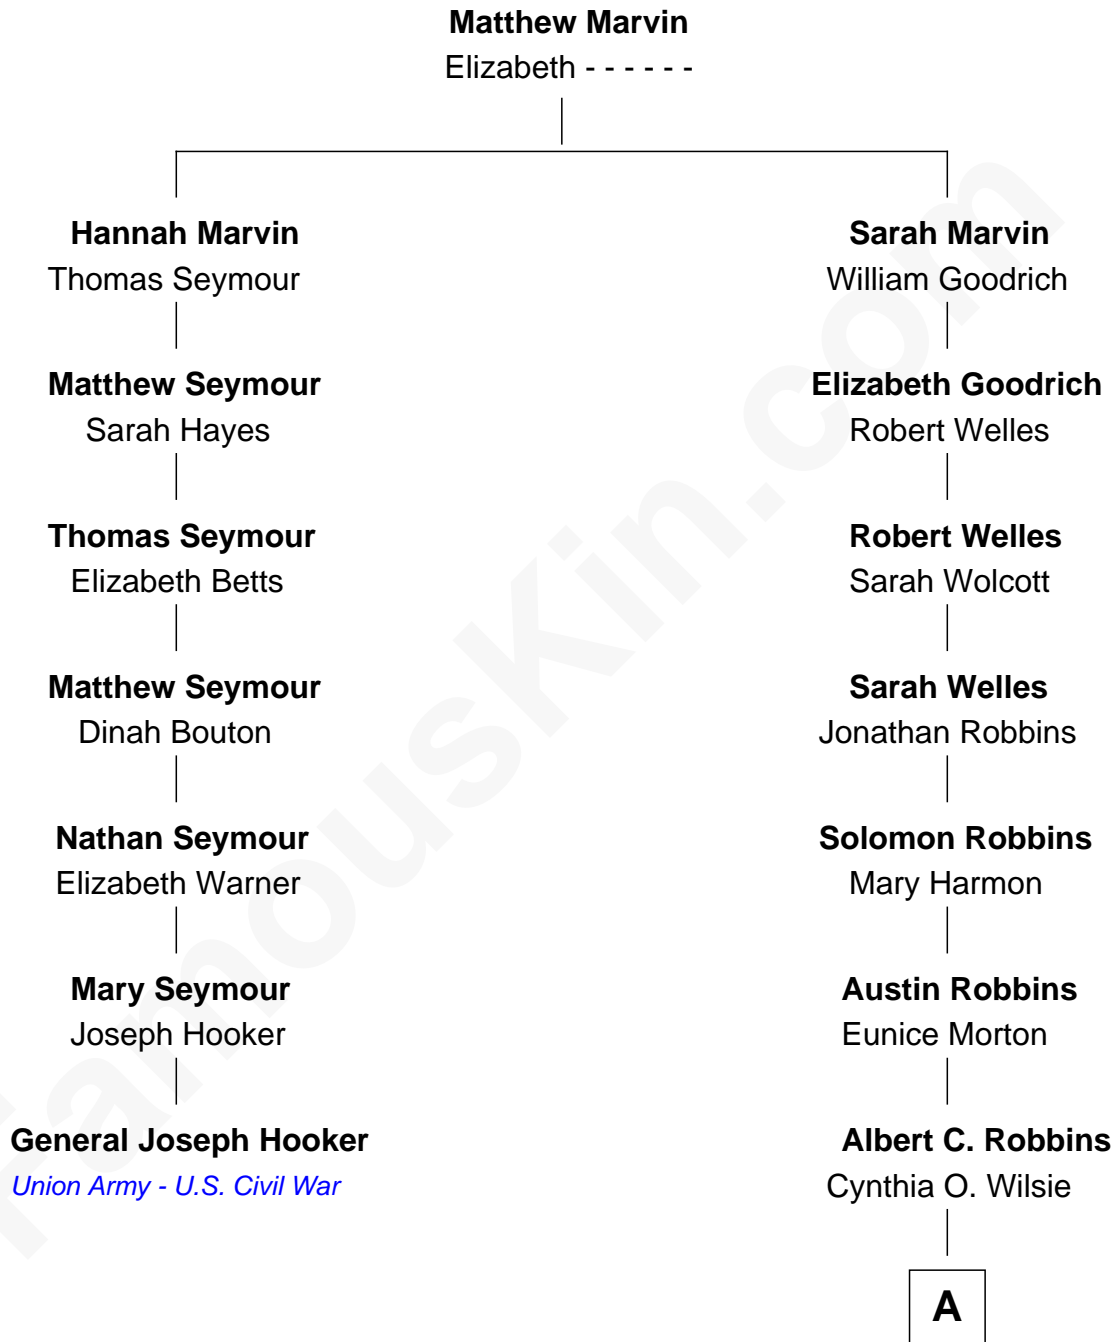

FamousKin.com
Relationship Chart of
General Joseph Hooker
Union Army - U.S. Civil War

6th cousin 4 times removed of

Tim Robbins
TV and Movie Actor

A

|
Walter A. Robbins

Mary Judith Taylor

|
Richard Leewilsie Robbins

Agnes Josephine Hughes

|
Gilbert Lee Robbins

Mary Cecelia Bledsoe

|
Tim Robbins

TV and Movie Actor