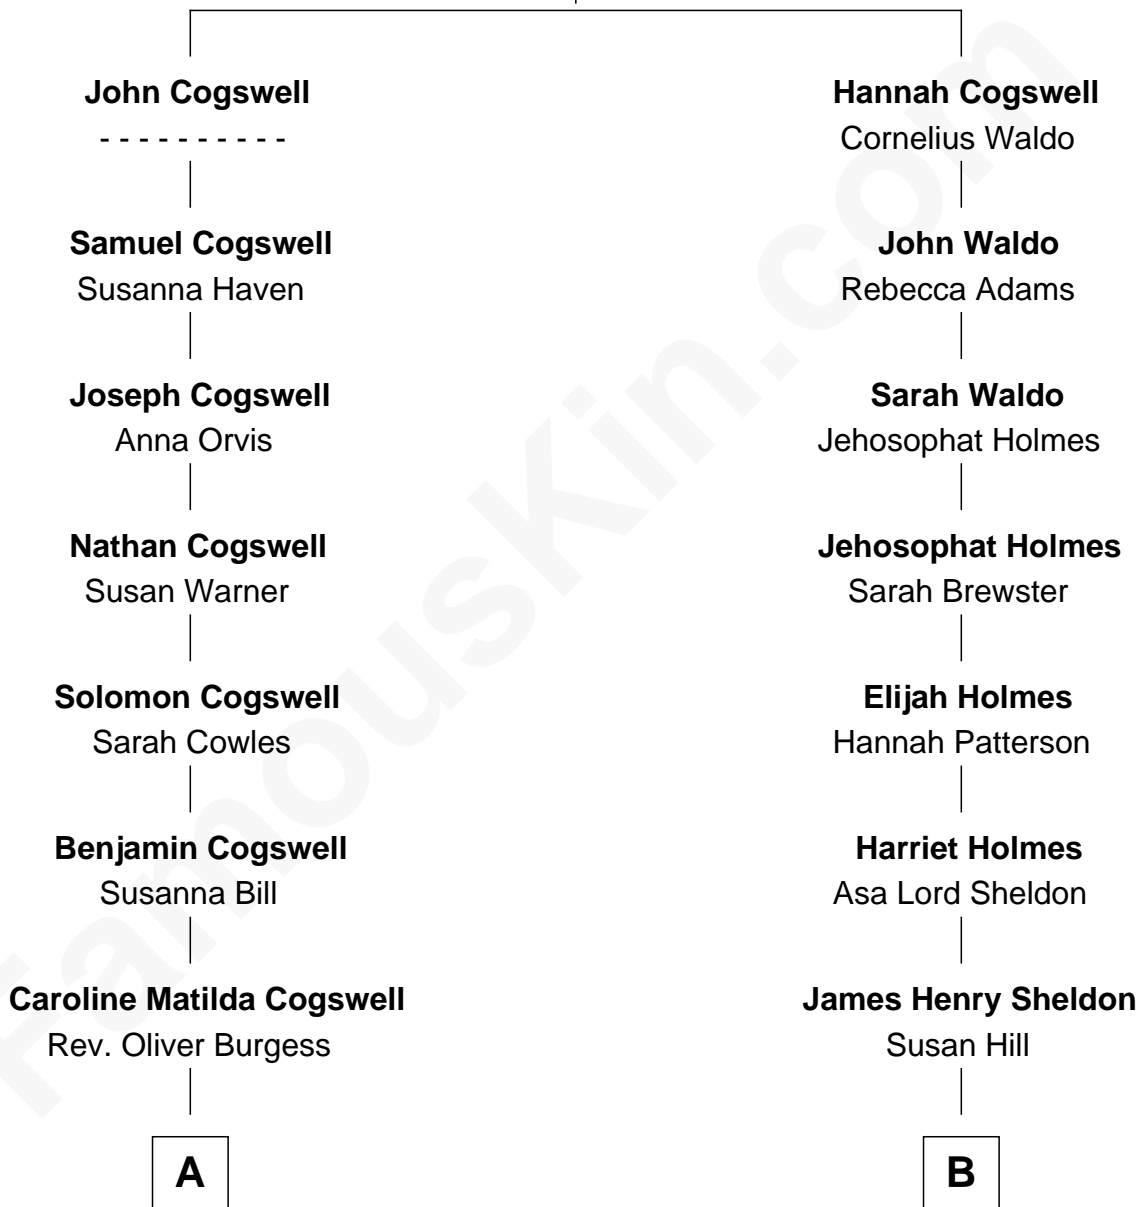

# FamousKin.com Relationship Chart of

**Burgess Meredith**

*TV and Movie Actor*

8th cousin 1 time removed of

**Mamie (Doud) Eisenhower**

*First Lady of President Dwight Eisenhower*

**John Cogswell**  
Elizabeth Thomson

**A**

**Ida Beth Burgess**  
Dr. William George Meredith

**Burgess Meredith**  
*TV and Movie Actor*

**B**

**Mary Cornelia Sheldon**  
Royal Houghton Doud

**John Sheldon Doud**  
Elivera Mathilda Carlson

**Mamie (Doud) Eisenhower**  
*First Lady of Dwight Eisenhower*