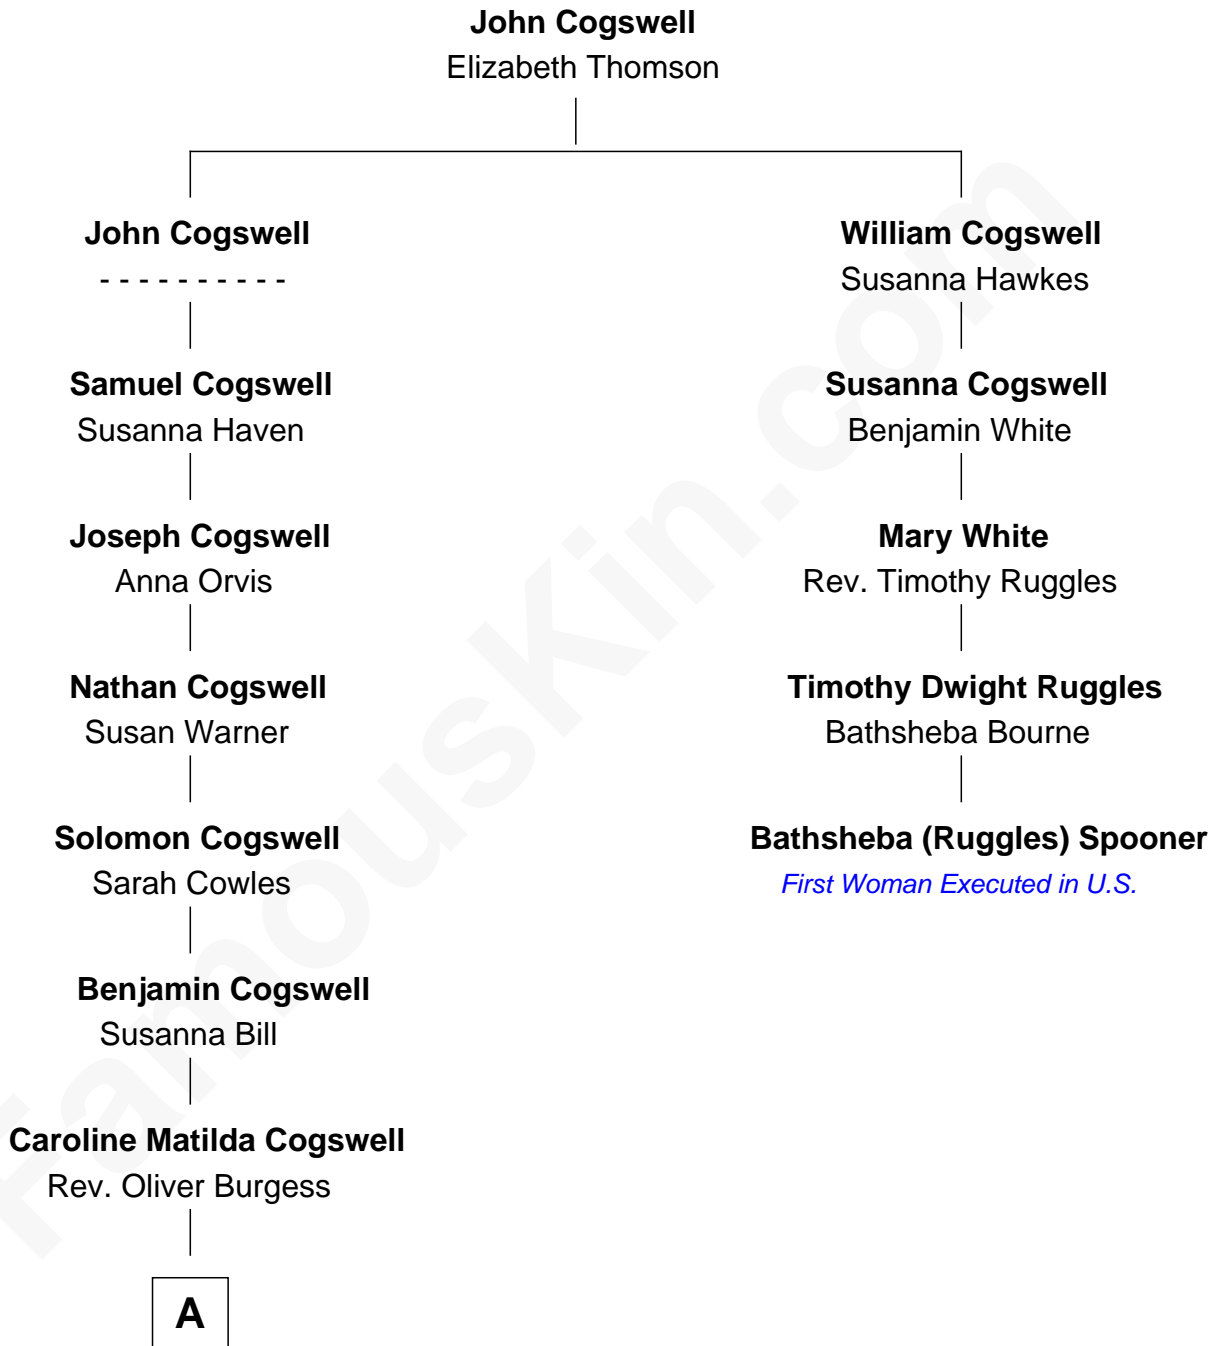

# FamousKin.com Relationship Chart of

**Burgess Meredith**

*TV and Movie Actor*

4th cousin 4 times removed of

**Bathsheba (Ruggles) Spooner**

*First woman executed for murder in U.S. by non-British government*

**A**

—  
**Ida Beth Burgess**  
Dr. William George Meredith

—  
**Burgess Meredith**  
*TV and Movie Actor*

FamousKin.com