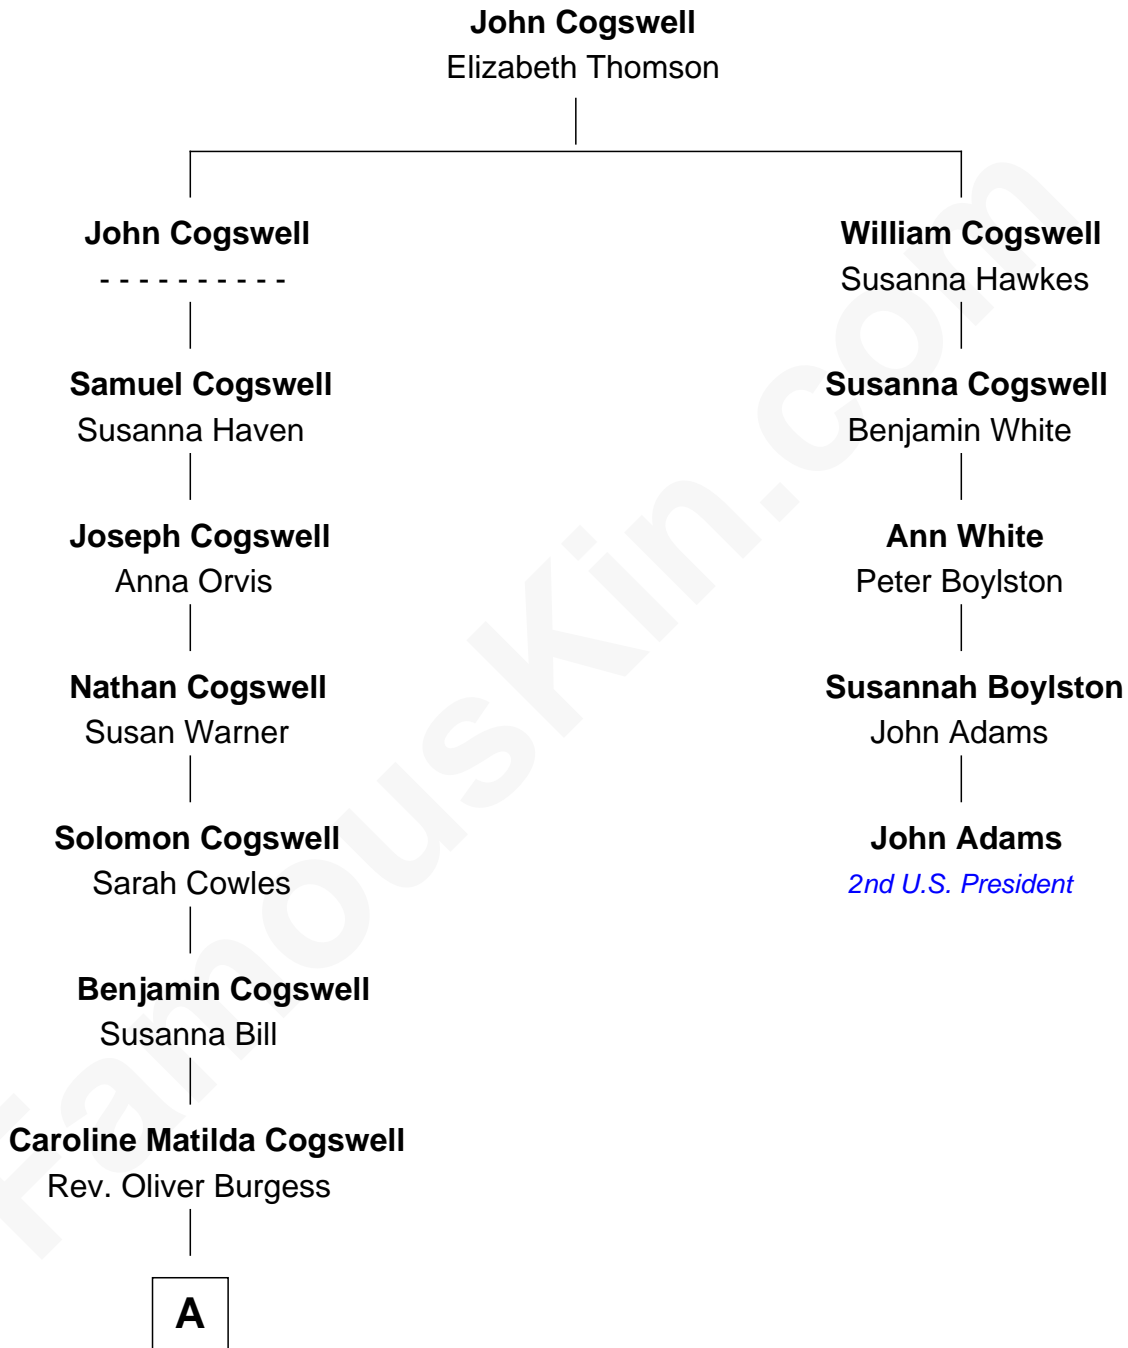

# FamousKin.com Relationship Chart of

**Burgess Meredith**

*TV and Movie Actor*

4th cousin 4 times removed of

**John Adams**

*2nd U.S. President and Signer of the Declaration of Independence*

**A**

**Ida Beth Burgess**  
Dr. William George Meredith

**Burgess Meredith**  
*TV and Movie Actor*

FamousKin.com