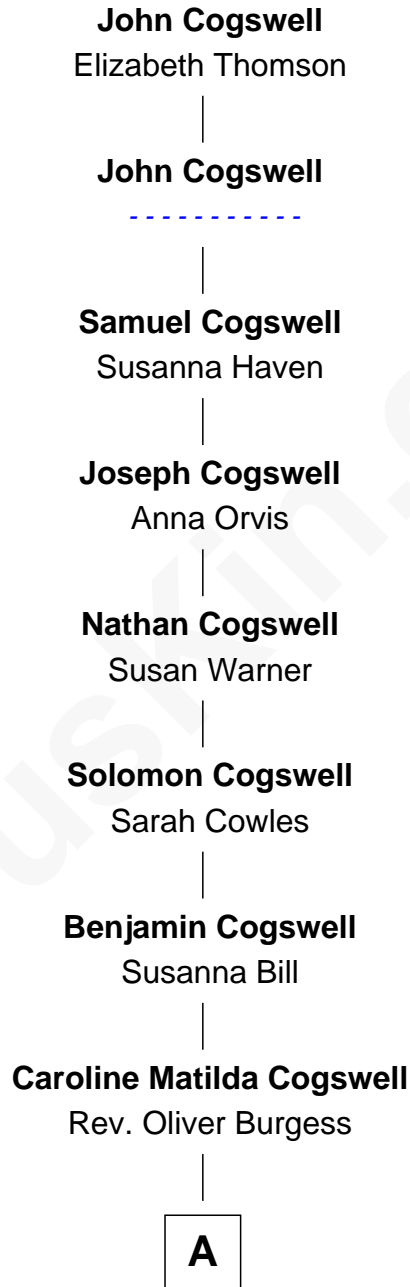

FamousKin.com Relationship Chart of

Burgess Meredith

TV and Movie Actor

7th Great-grandson of

John Cogswell

(c1592 - 1669) Angel Gabriel passenger 1635

A

Ida Beth Burgess

Dr. William George Meredith

Burgess Meredith

TV and Movie Actor

FamousKin.com