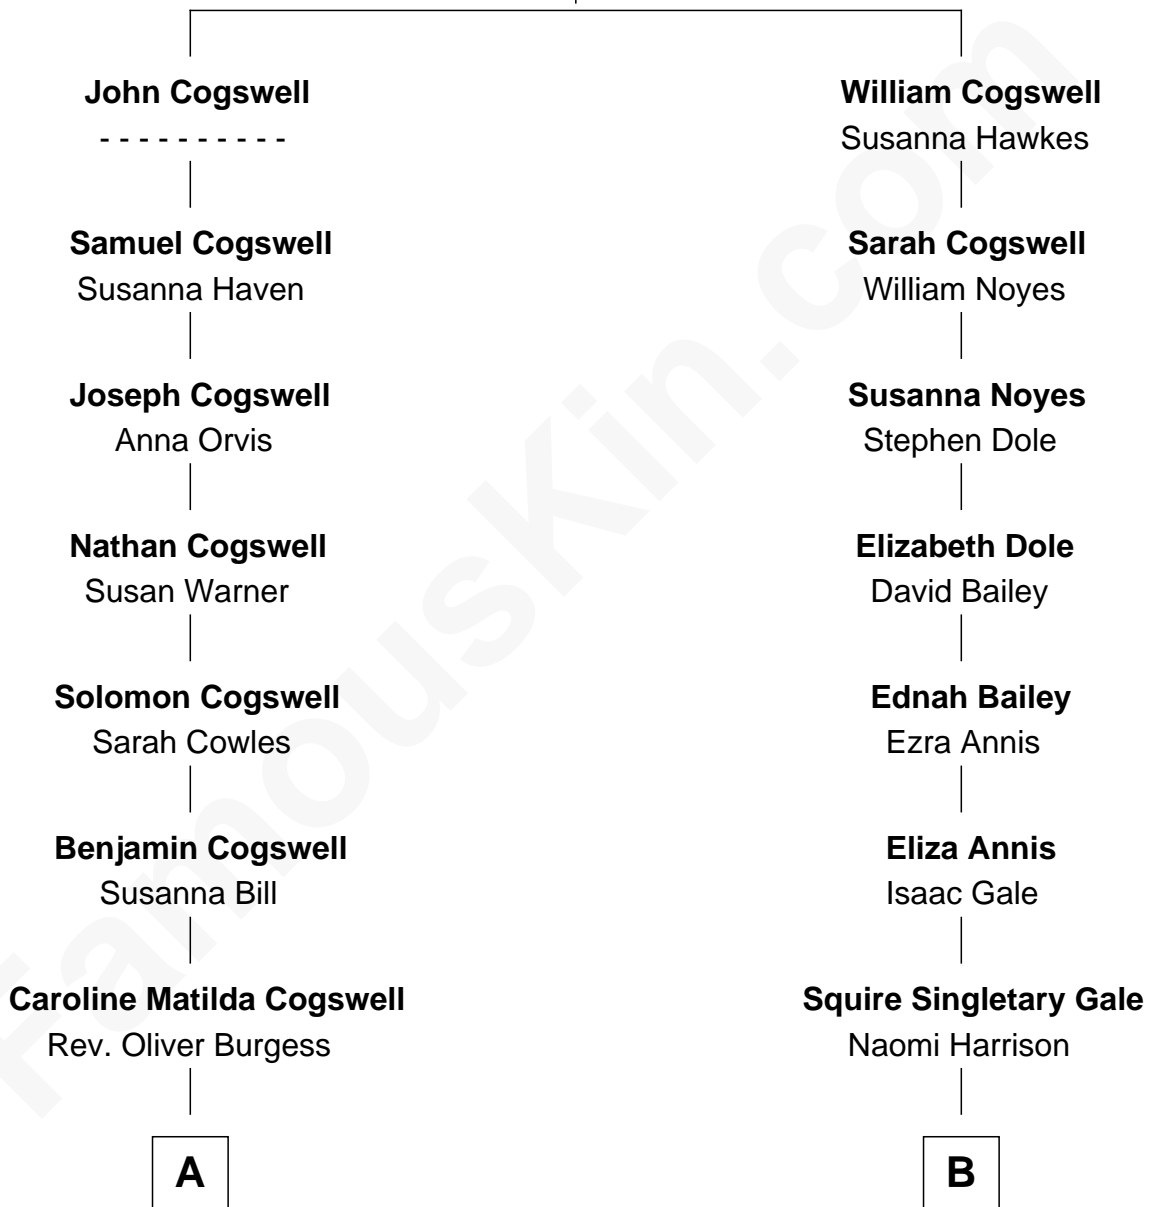

# FamousKin.com Relationship Chart of

**Burgess Meredith**

*TV and Movie Actor*

8th cousin 3 times removed of

**James Brolin**

*TV and Movie Actor*

**John Cogswell**  
Elizabeth Thomson

**A**

**Ida Beth Burgess**  
Dr. William George Meredith

**Burgess Meredith**  
*TV and Movie Actor*

**B**

**Columbia Latricia Gale**  
Charles Frederick Mansur

**Ozro Edward Mansur**  
Helen Aline Brownell

**Alan J. Mansur**  
Gertrude K. Stone