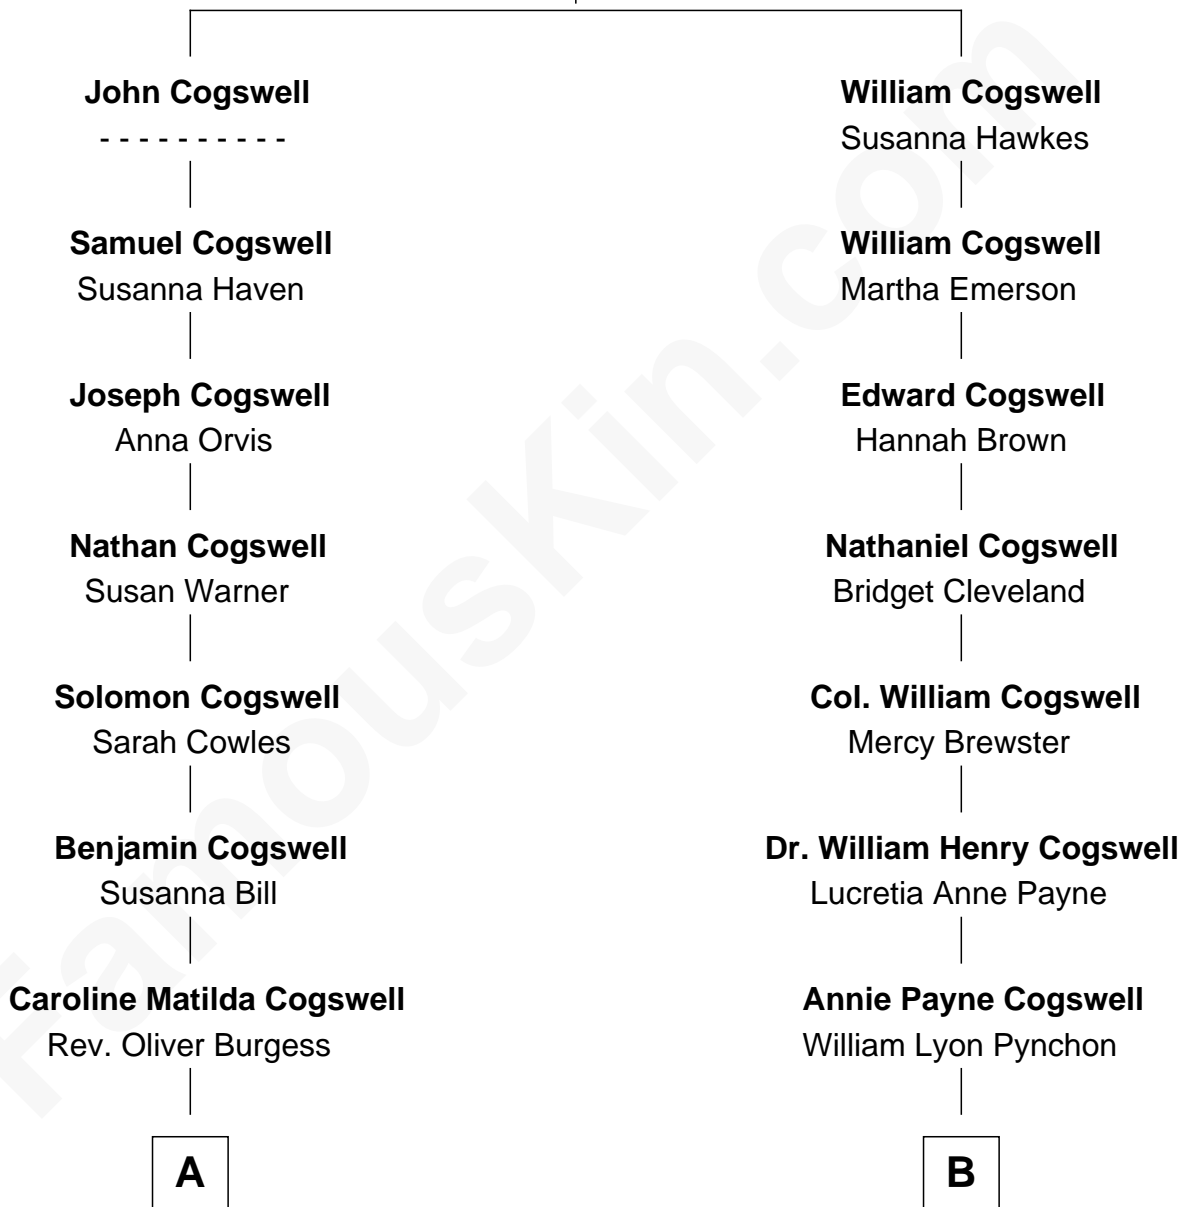

# FamousKin.com Relationship Chart of

**Burgess Meredith**

*TV and Movie Actor*

8th cousin 1 time removed of

**Thomas Pynchon**

*American Novelist*

**John Cogswell**  
Elizabeth Thomson

**A**

**Ida Beth Burgess**  
Dr. William George Meredith

**Burgess Meredith**  
*TV and Movie Actor*

**B**

**William Henry Chichele Pynchon**  
Carrie Susan Moyses

**Thomas Ruggles Pynchon**  
Catherine Frances Bennett