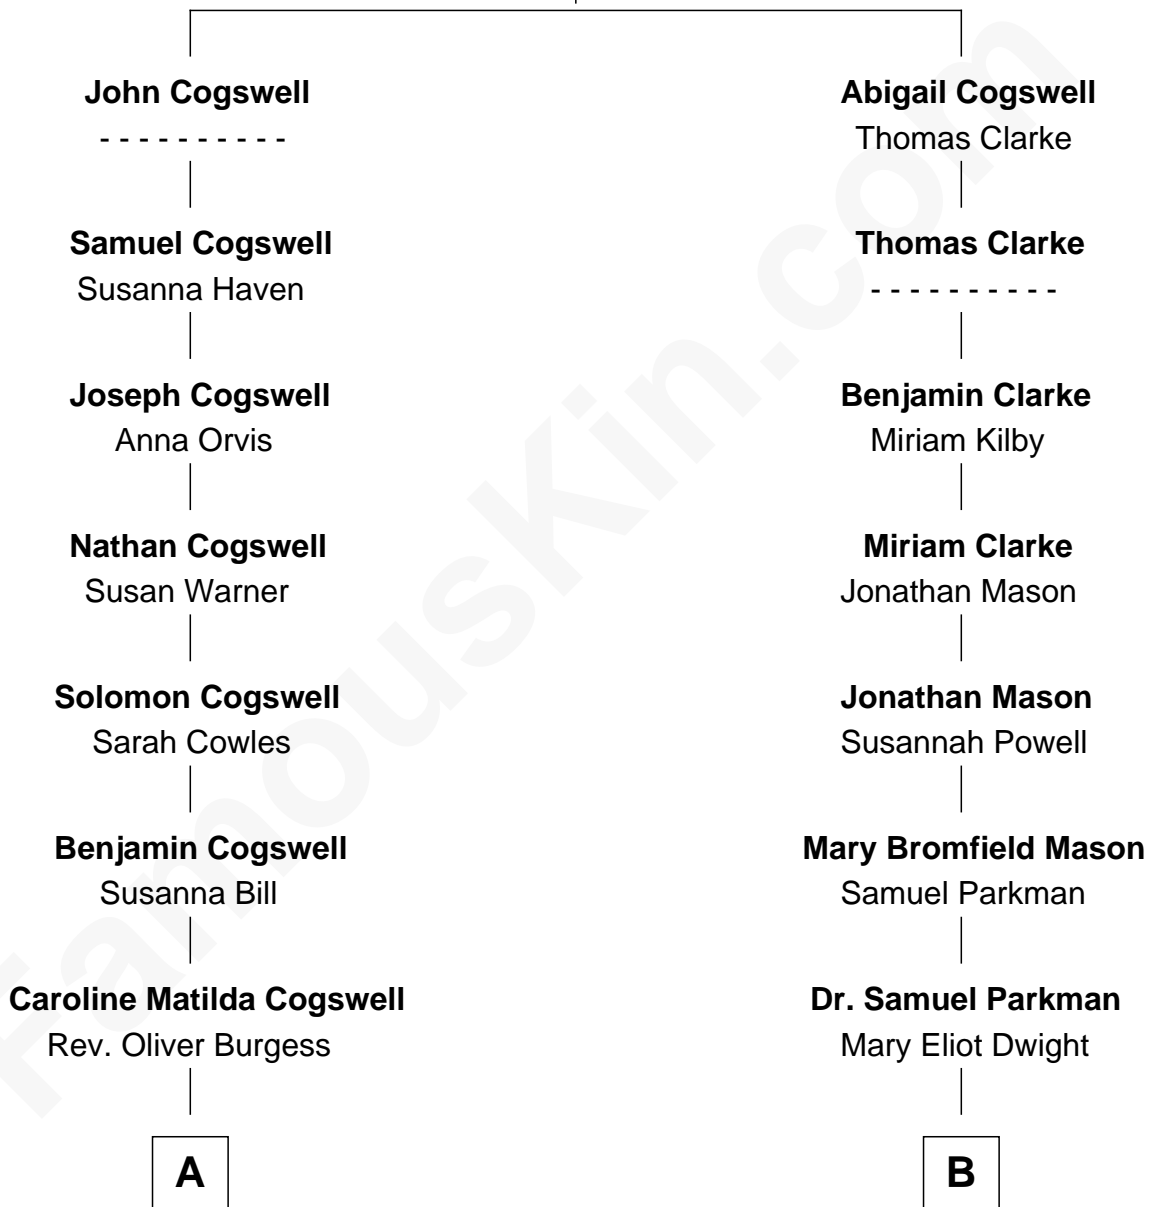

# FamousKin.com Relationship Chart of

**Burgess Meredith**

*TV and Movie Actor*

8th cousin 1 time removed of

**Endicott Peabody**

*62nd Governor of Massachusetts*

**John Cogswell**  
Elizabeth Thomson

FamousKin.com