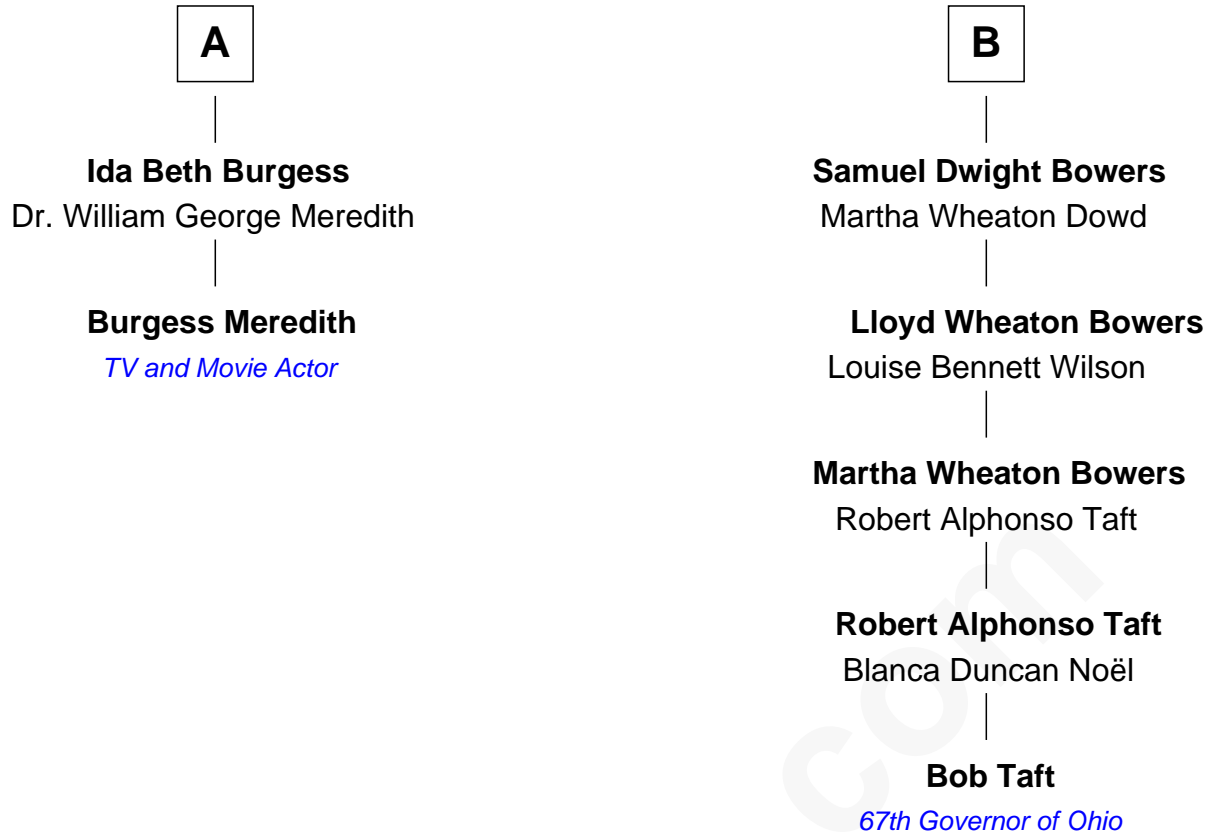

FamousKin.com Relationship Chart of

Burgess Meredith

TV and Movie Actor

8th cousin 3 times removed of

Bob Taft

67th Governor of Ohio

Thomas Newhall

Mary Woodland

Susanna Newhall

Richard Haven

Susanna Haven

Samuel Cogswell

Joseph Cogswell

Anna Orvis

Nathan Cogswell

Susan Warner

Elizabeth Potter

Thomas Newhall

Rebecca Green

Samuel Newhall

Sarah Sargeant

Sarah Newhall

Rev. Benjamin Bowers

Benjamin Bowers

Hepsibah Savage

Nathaniel Bowers

Phebe Clark

William Bowers

Almira Bailey

B

FamousKin.com