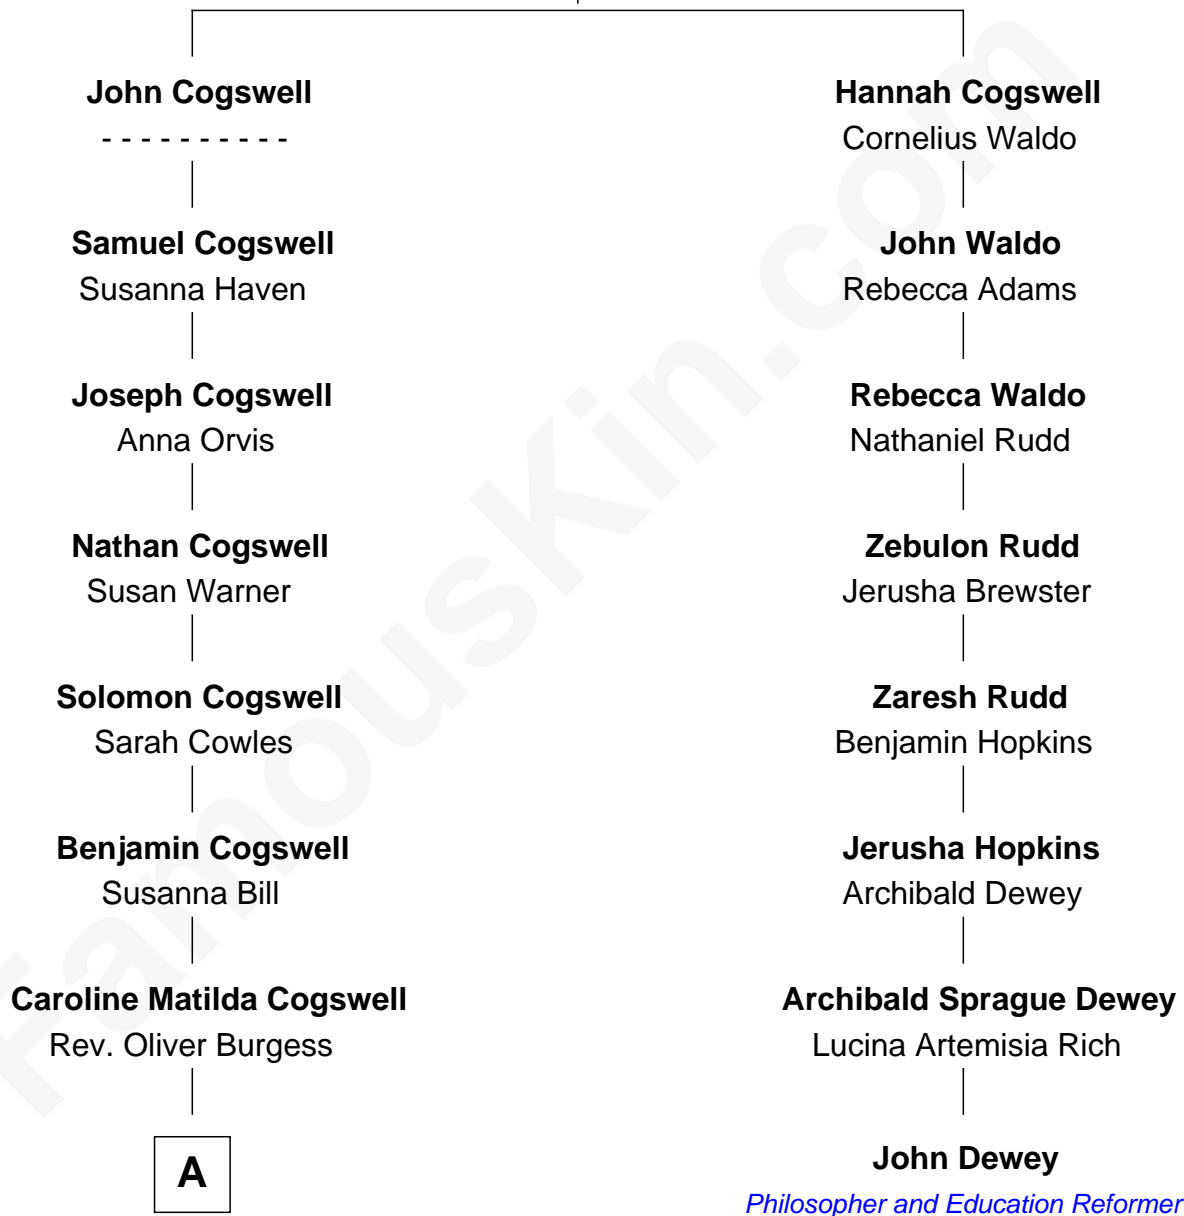

# FamousKin.com Relationship Chart of

**Burgess Meredith**

*TV and Movie Actor*

7th cousin 1 time removed of

**John Dewey**

*Philosopher and Education Reformer*

**John Cogswell**  
Elizabeth Thomson

**A**

—  
**Ida Beth Burgess**  
Dr. William George Meredith

—  
**Burgess Meredith**  
*TV and Movie Actor*

FamousKin.com