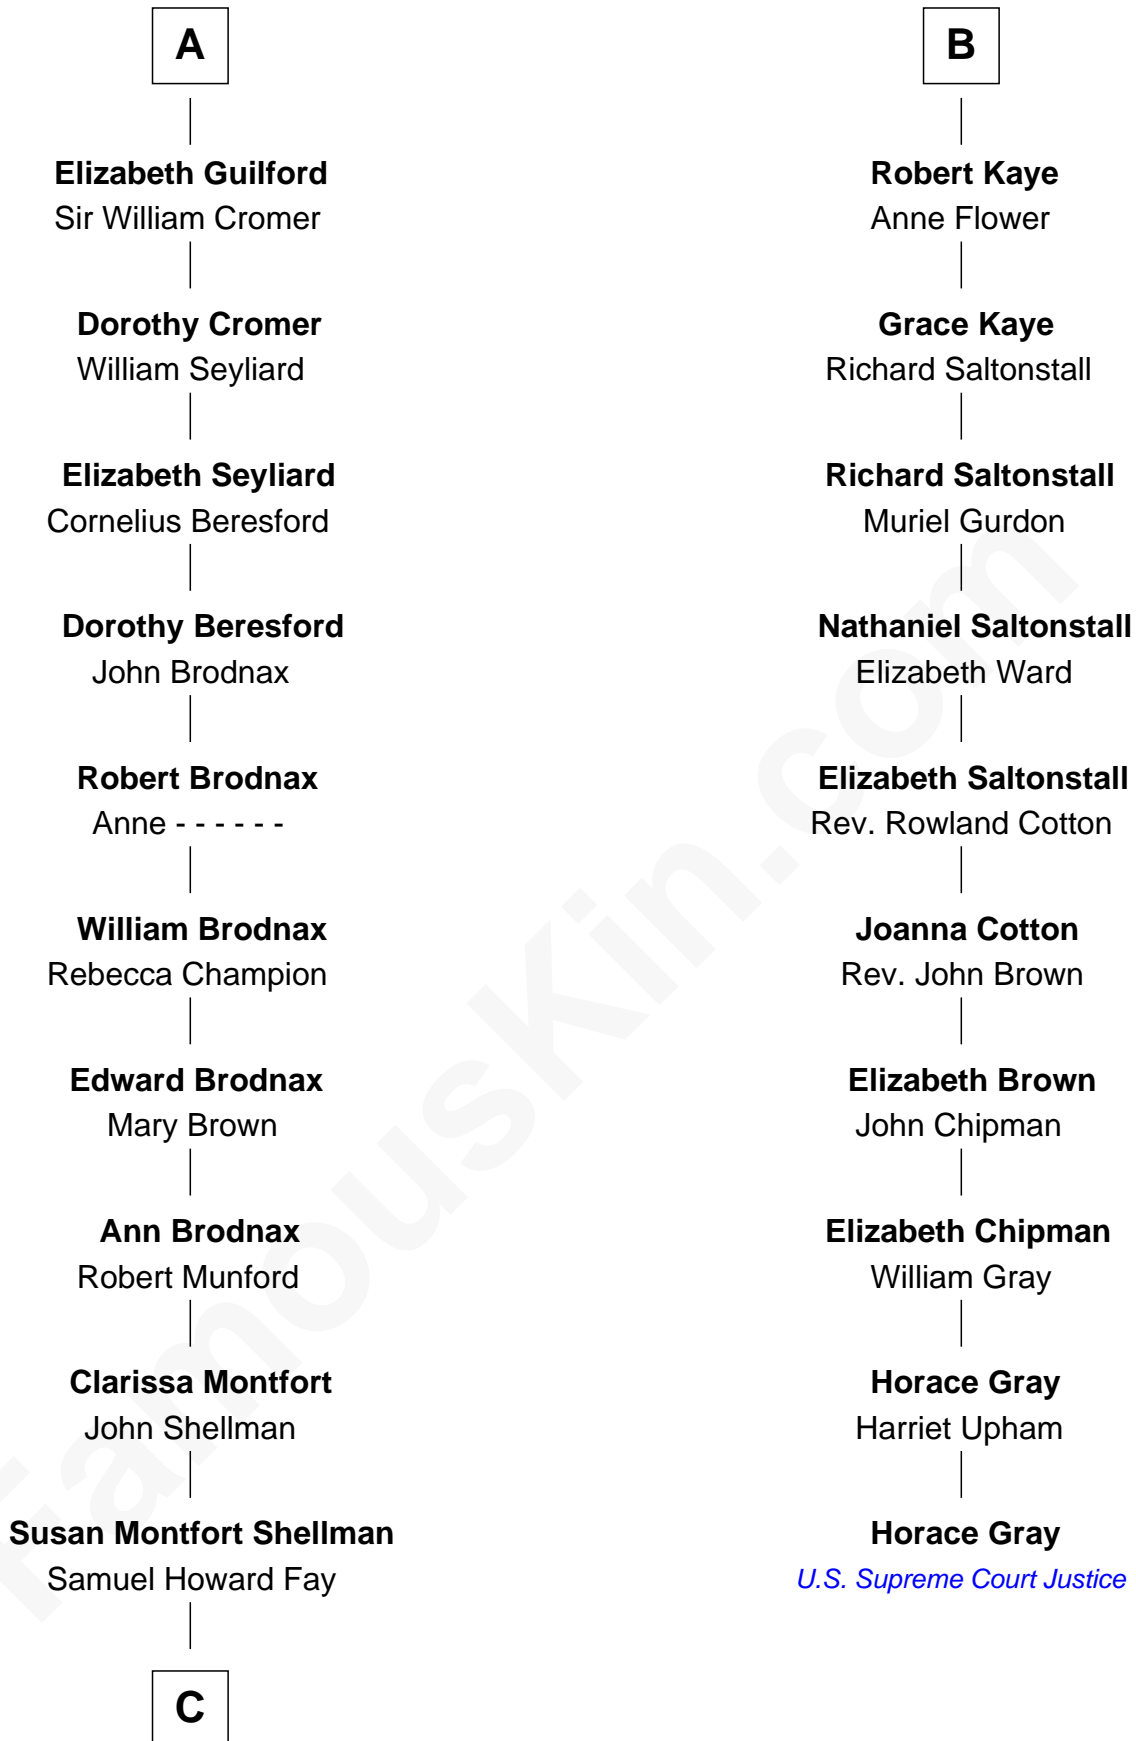

**Anne Hoo**

Sir Roger Copley

**Eleanor Copley**

Sir Thomas West

**Barbara West**

Sir John Guilford

**A**

**Margaret Clifford**

Sir John Melton

**Margaret Melton**

John Markenfield

**John Markenfield**

Margaret Hopton

**Sir Thomas Markenfield**

Eleanor Conyers

**Sir Ninian Markenfield**

Dorothy Gascoigne

**Alice Markenfield**

Sir Robert Mauleverer

**Dorothy Mauleverer**

John Kaye

**B**

**C**

—  
**Harriet Eleanor Fay**  
Rev. James Smith Bush

—  
**Samuel Prescott Bush**  
Flora Sheldon

—  
**Prescott Sheldon Bush**  
Dorothy Wear Walker

—  
**George Herbert Walker Bush**  
Barbara Pierce

—  
**Jeb Bush**  
*43rd Governor of Florida*

FamousKin.com