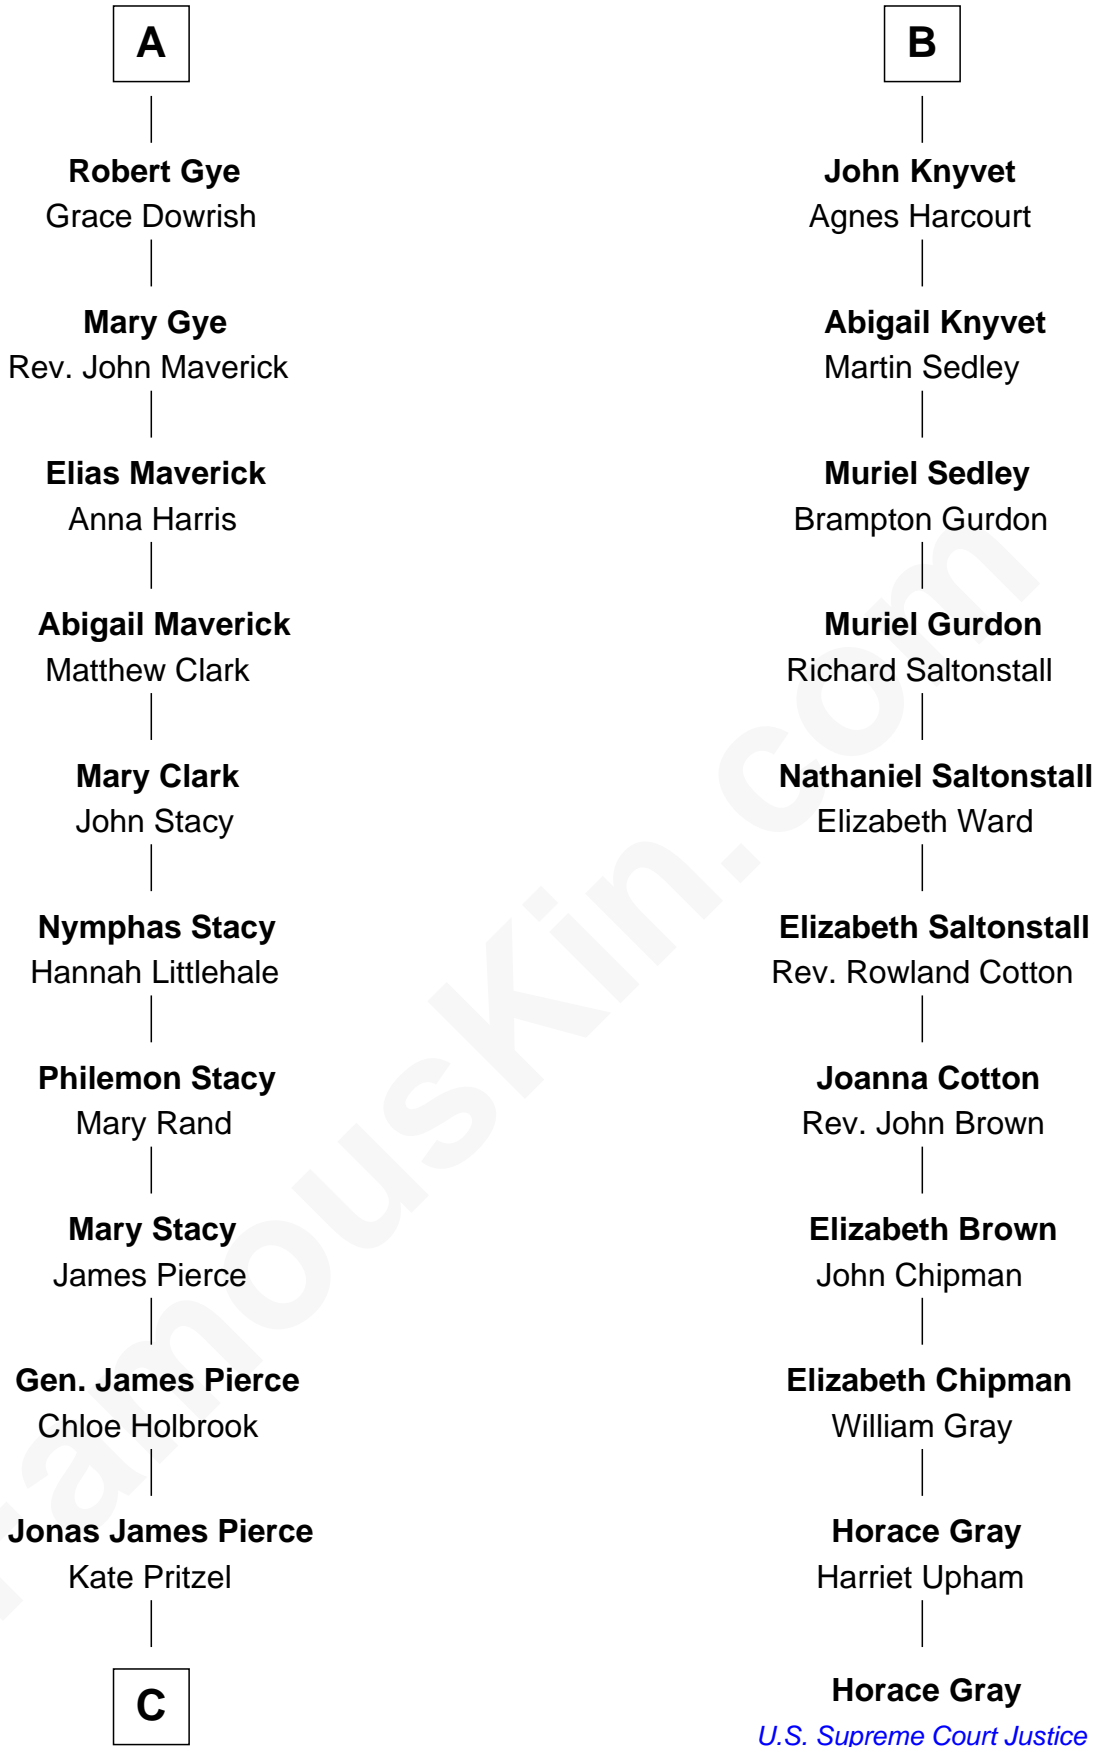

FamousKin.com Relationship Chart of

Jeb Bush

43rd Governor of Florida

17th cousin 3 times removed of

Horace Gray

U.S. Supreme Court Justice

FamousKin.com