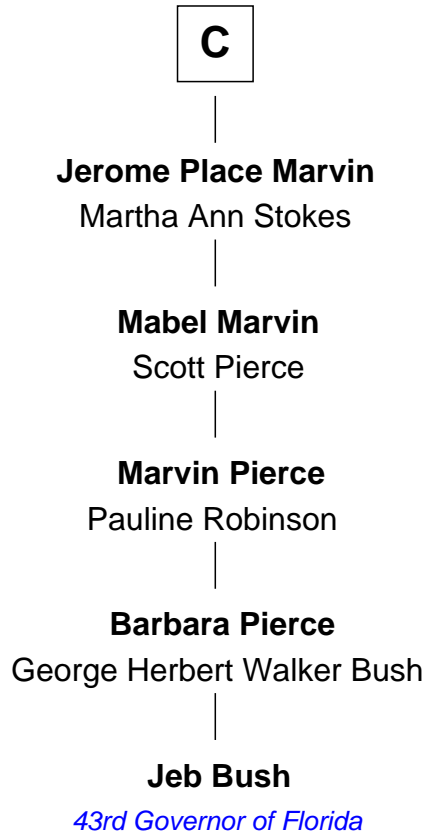

FamousKin.com Relationship Chart of

Jeb Bush

43rd Governor of Florida

16th cousin 5 times removed of

Horace Gray

U.S. Supreme Court Justice

Ralph de Stafford

with wife
Katherine de Hastang

Sir Reynold Grey

Maud de Swinnerton

Sir John Savage

Sir John Grey

Constance de Holand

Margaret Savage

Sir John Dutton

Alice Grey

Sir William Knyvet

Maude Dutton

Sir William Booth

Sir Edmund Knyvet

Eleanor Tyrrel

Sir George Booth

Katherine Montfort

Edmund Knyvet

Jane Bouchier

Sir William Booth

Ellen Montgomery

John Knyvet

Agnes Harcourt

A

B

FamousKin.com