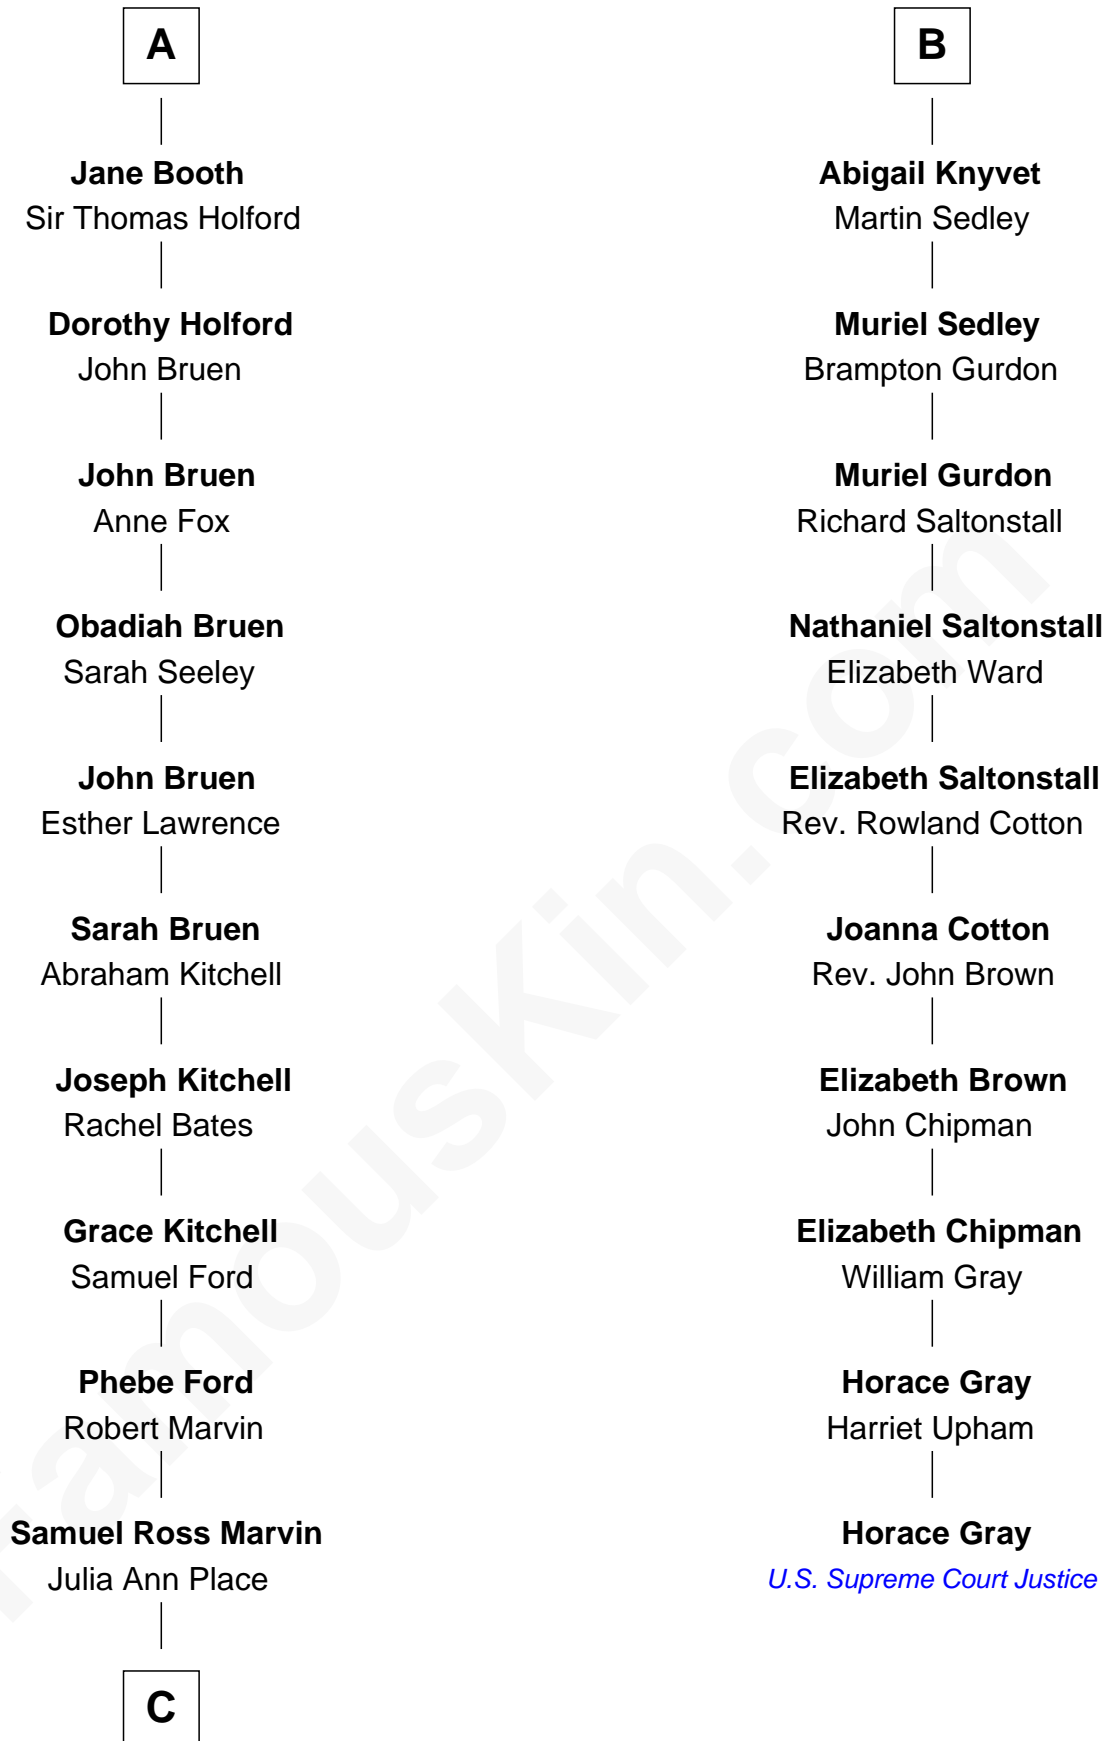

Sir Reynold Grey

Maud de Swinnerton

Sir John Savage

Sir John Grey

Constance de Holand

Margaret Savage

Sir John Dutton

Alice Grey

Sir William Knyvet

Maude Dutton

Sir William Booth

Sir Edmund Knyvet

Eleanor Tyrrel

Sir George Booth

Katherine Montfort

Edmund Knyvet

Jane Bouchier

Sir William Booth

Ellen Montgomery

John Knyvet

Agnes Harcourt

A

B

FamousKin.com