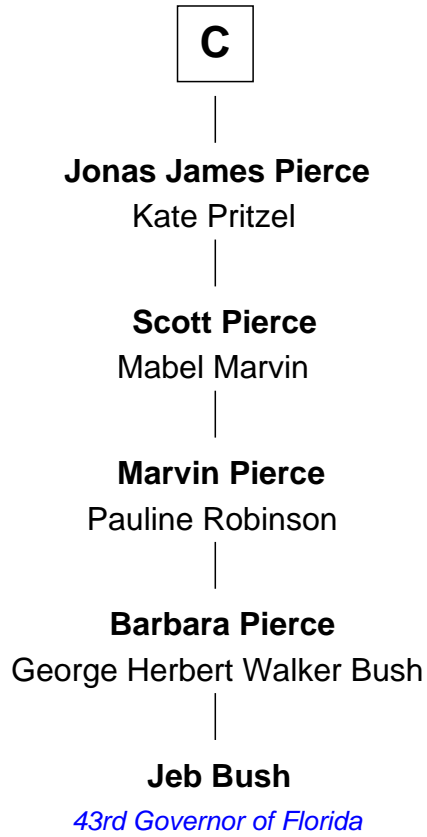

FamousKin.com Relationship Chart of

Jeb Bush

43rd Governor of Florida

17th cousin 4 times removed of

Horace Gray

U.S. Supreme Court Justice

Sir Maurice de Berkeley

Eve la Zouche

Milicent de Berkeley

John Maltravers

Sir John Maltravers

Gwenthin - - - - -

Eleanor Maltravers

John Fitzalan

Joan Fitzalan

Sir William Echyngam

Joan Echyngam

Sir John Bayntun

Henry Bayntun

- - - - -

Jane Bayntun

Thomas Prowse

A

Thomas de Berkeley

Sir William Gascoigne

Dorothy Gascoigne

Sir Ninian Markenfield

Alice Markenfield

Sir Robert Mauleverer

B

FamousKin.com