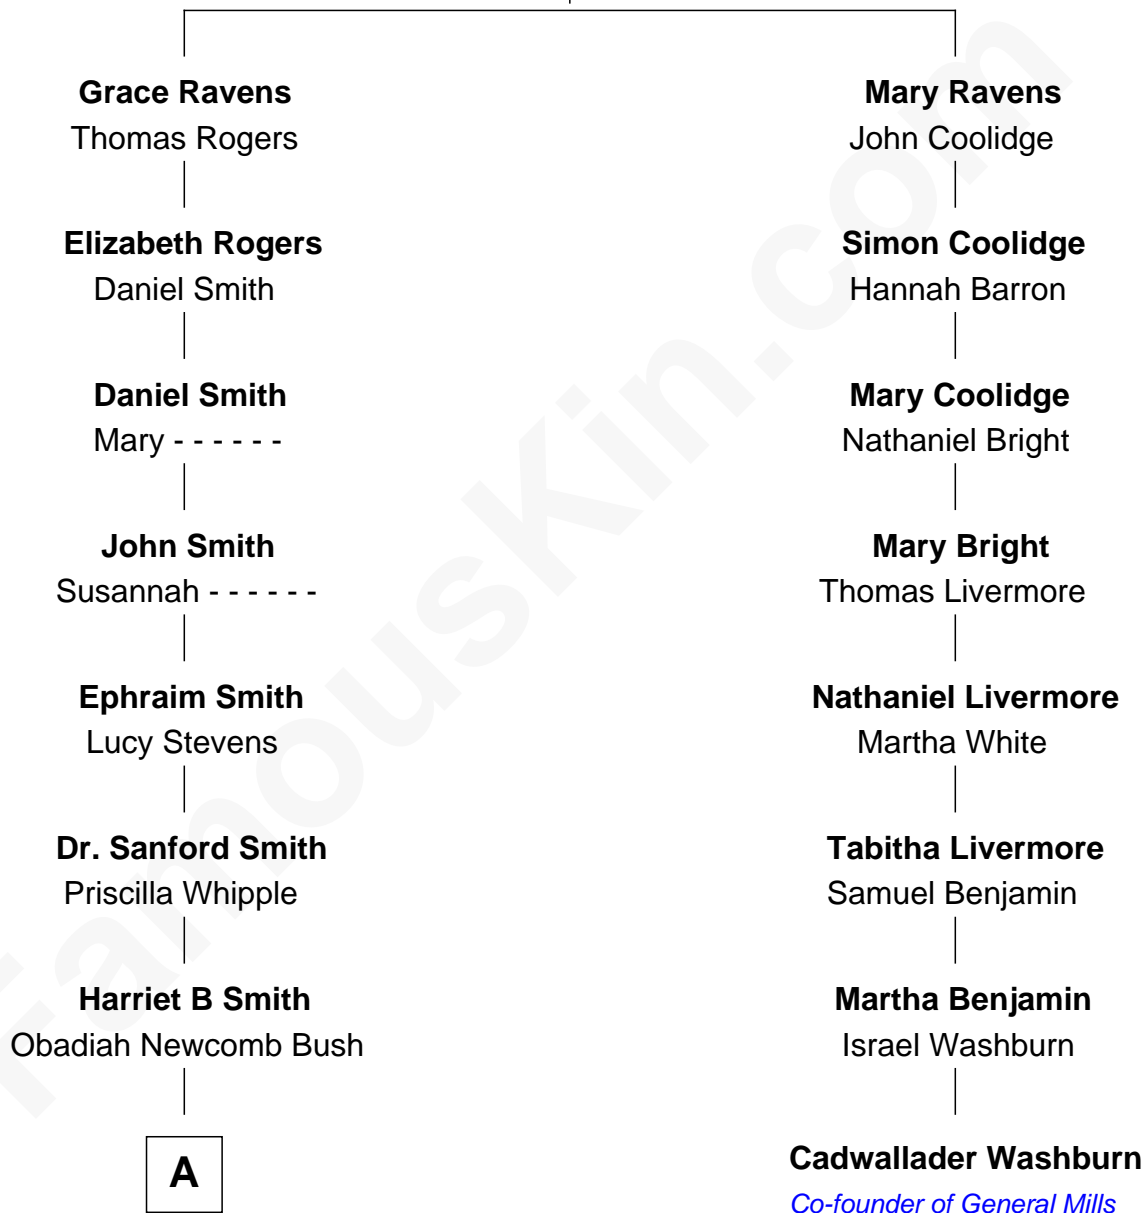

FamousKin.com

Relationship Chart of

Jeb Bush

43rd Governor of Florida

7th cousin 4 times removed of

Cadwallader Washburn

Co-founder of General Mills and 11th Governor of Wisconsin

Rev. Richard Ravens

Elizabeth Hedge

FamousKin.com