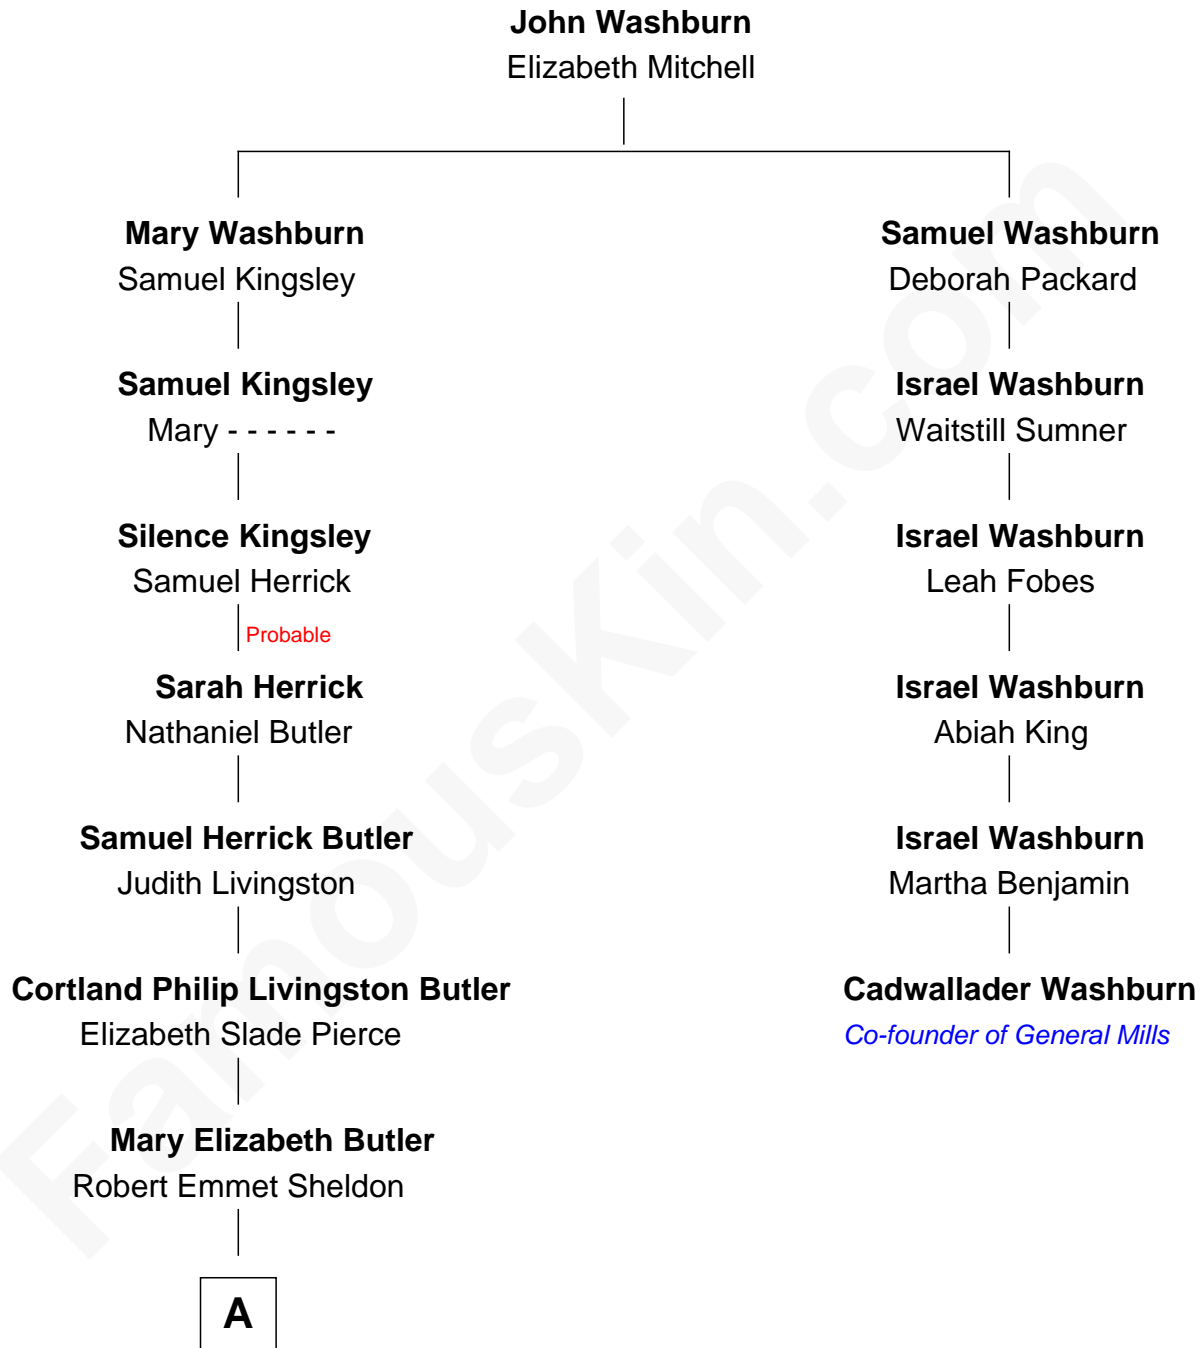

FamousKin.com

Relationship Chart of

Jeb Bush

43rd Governor of Florida

5th cousin 5 times removed of

Cadwallader Washburn

Co-founder of General Mills and 11th Governor of Wisconsin

A

—
Flora Sheldon
Samuel Prescott Bush

—
Prescott Sheldon Bush
Dorothy Wear Walker

—
George Herbert Walker Bush
Barbara Pierce

—
Jeb Bush
43rd Governor of Florida

FamousKin.com