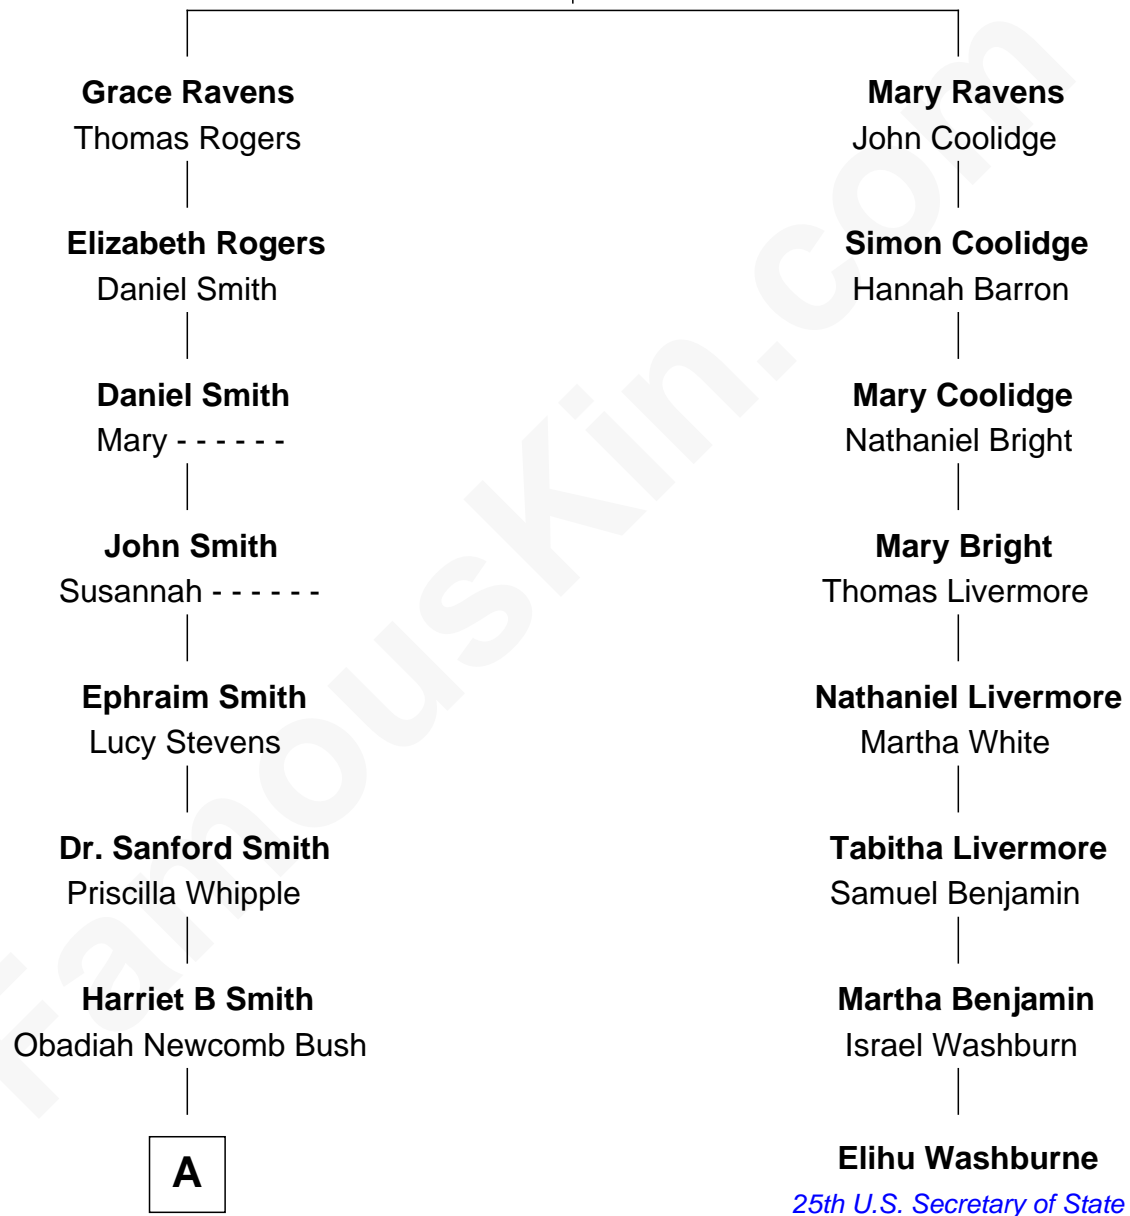

FamousKin.com Relationship Chart of

Jeb Bush

43rd Governor of Florida

7th cousin 4 times removed of

Elihu Washburne

25th U.S. Secretary of State

Rev. Richard Ravens

Elizabeth Hedge

FamousKin.com