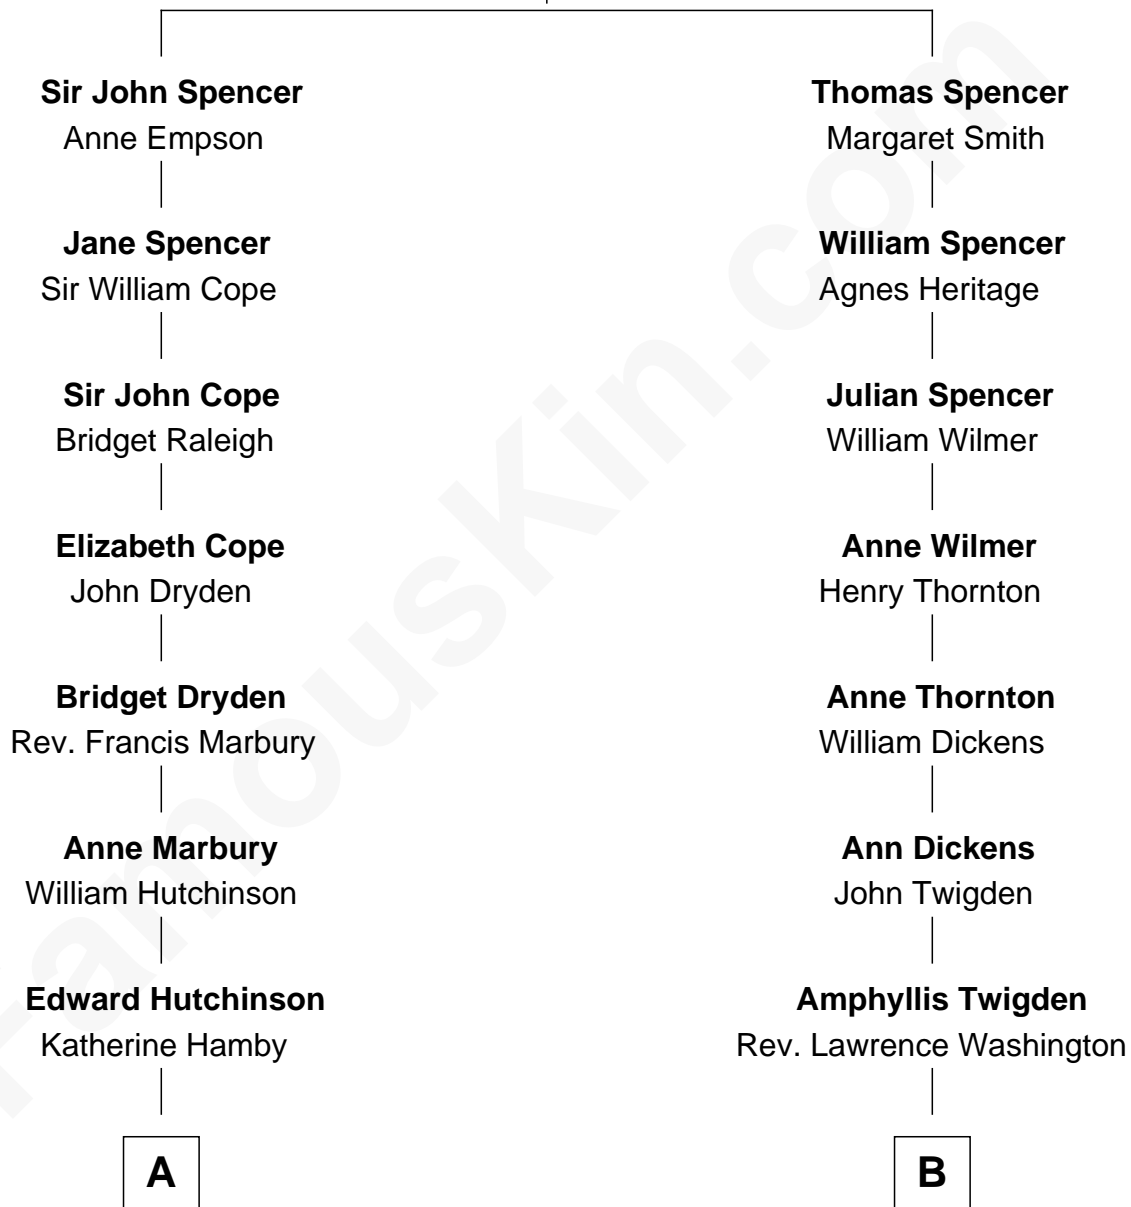

FamousKin.com

Relationship Chart of

Jeb Bush

43rd Governor of Florida

16th cousin 2 times removed of

General George S. Patton
U.S. Army - World War II

Henry Spencer
Isabel Lincoln

C

George Herbert Walker Bush

Barbara Pierce

Jeb Bush

43rd Governor of Florida

FamousKin.com