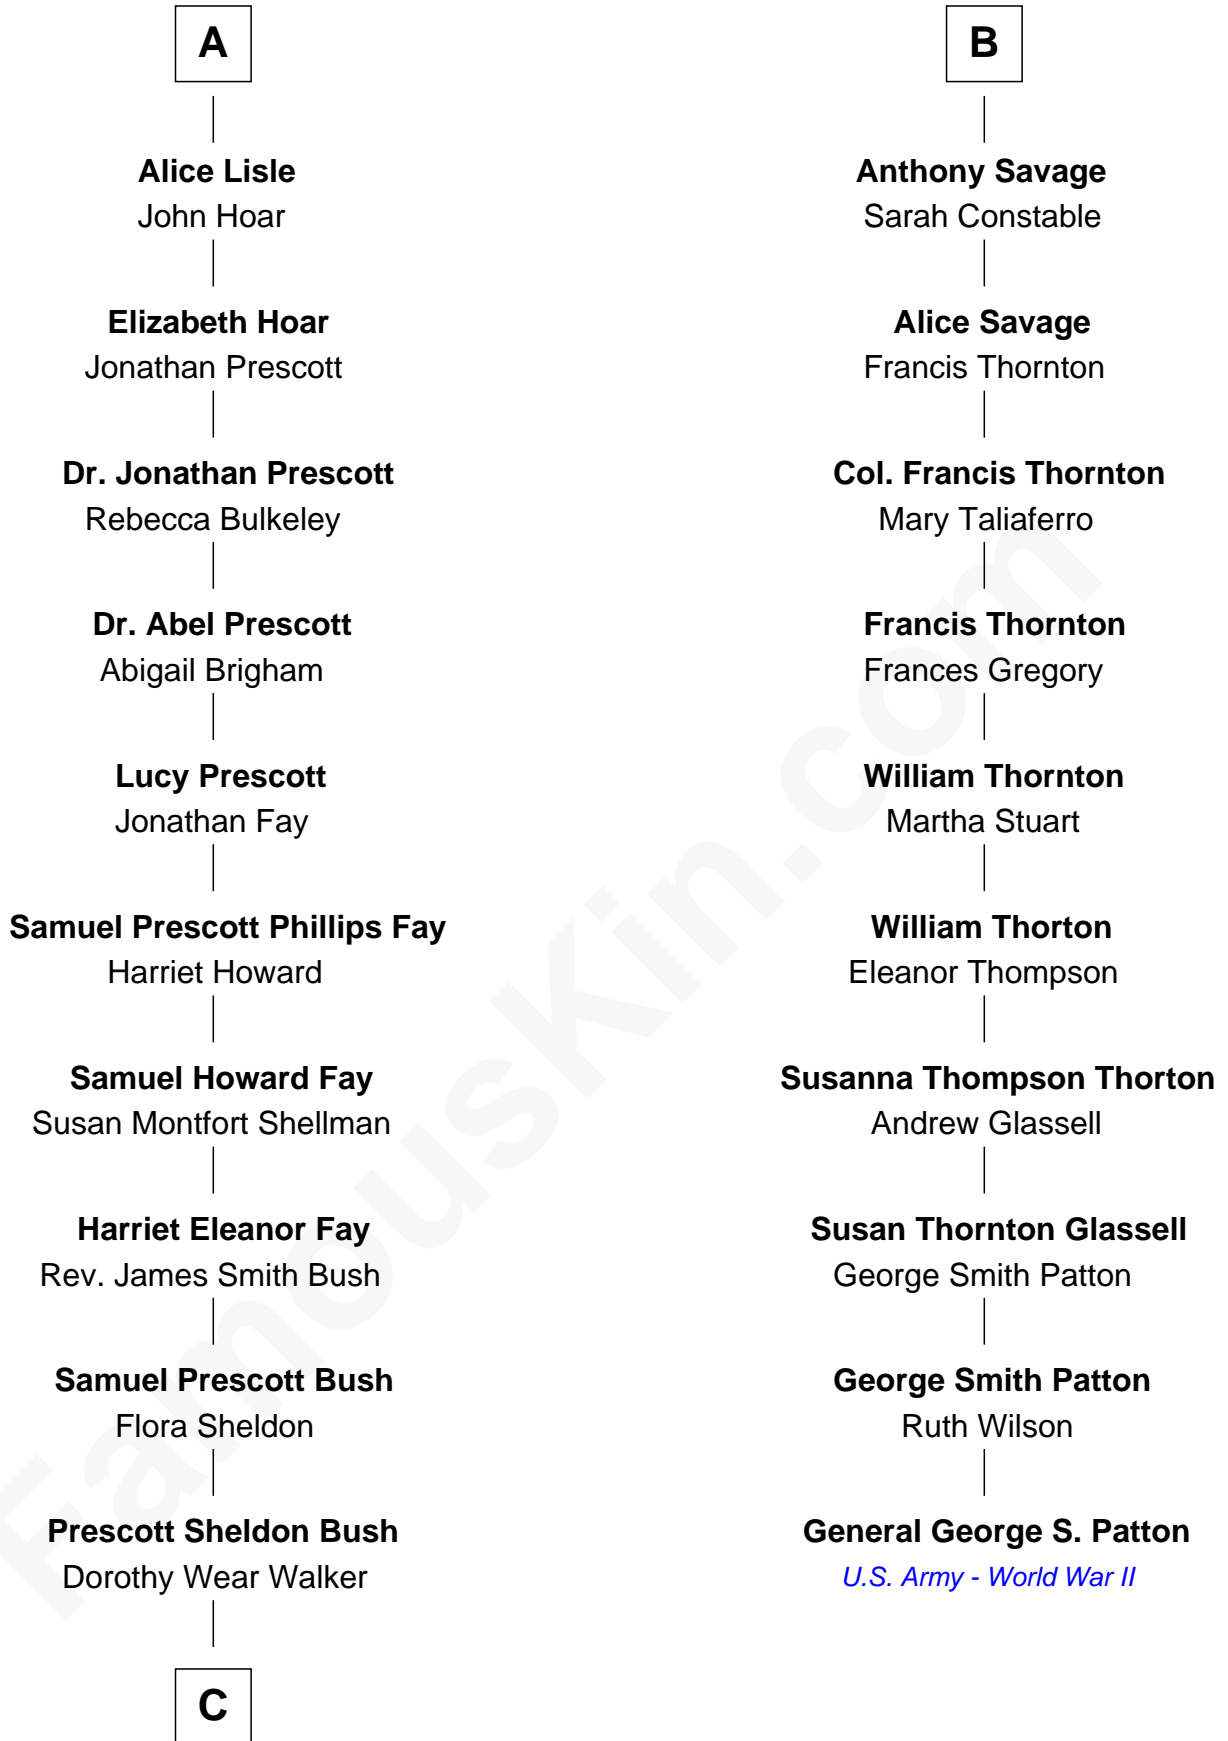

FamousKin.com

Relationship Chart of

Jeb Bush

43rd Governor of Florida

16th cousin 2 times removed of

General George S. Patton

U.S. Army - World War II

Sir Humphrey Stafford

Eleanor Aylesbury

C

George Herbert Walker Bush

Barbara Pierce

Jeb Bush

43rd Governor of Florida

FamousKin.com