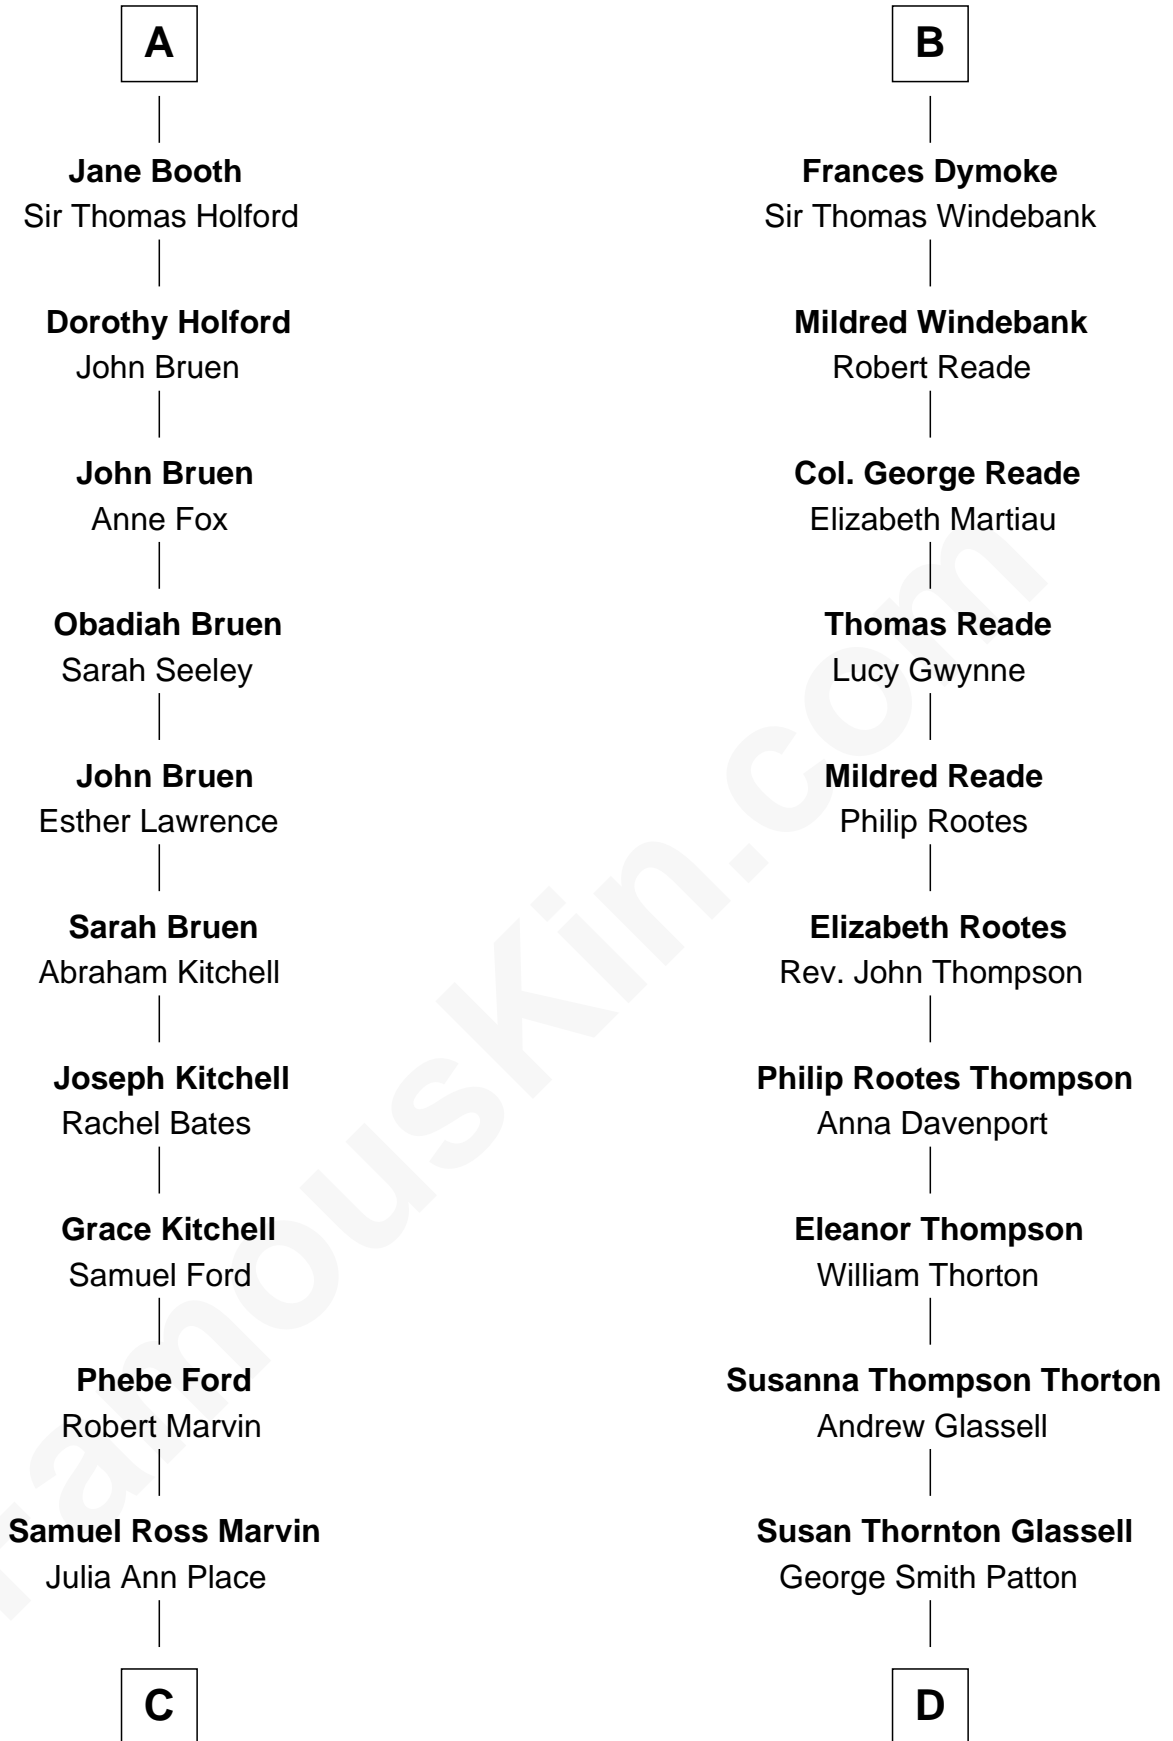

FamousKin.com

Relationship Chart of

Jeb Bush

43rd Governor of Florida

18th cousin 3 times removed of

General George S. Patton
U.S. Army - World War II

FamousKin.com