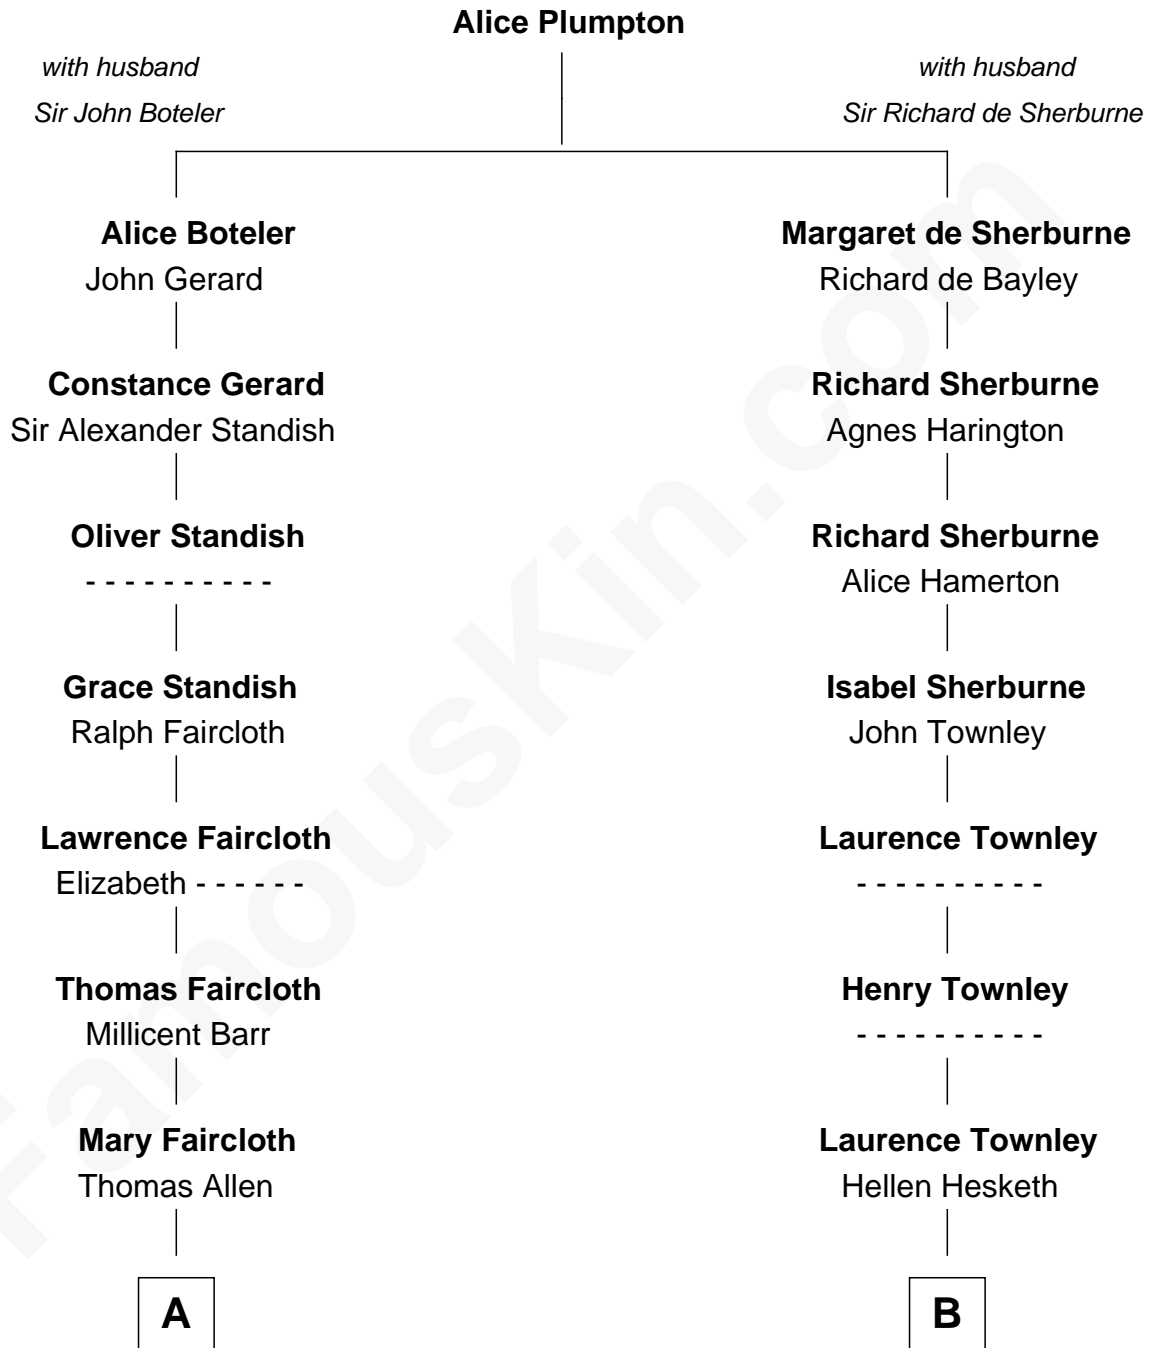

FamousKin.com Relationship Chart of

Jeb Bush

43rd Governor of Florida

19th cousin of

General George S. Patton

U.S. Army - World War II

C

Prescott Sheldon Bush

Dorothy Wear Walker

George Herbert Walker Bush

Barbara Pierce

Jeb Bush

43rd Governor of Florida

D

George Smith Patton

Susan Thornton Glassell