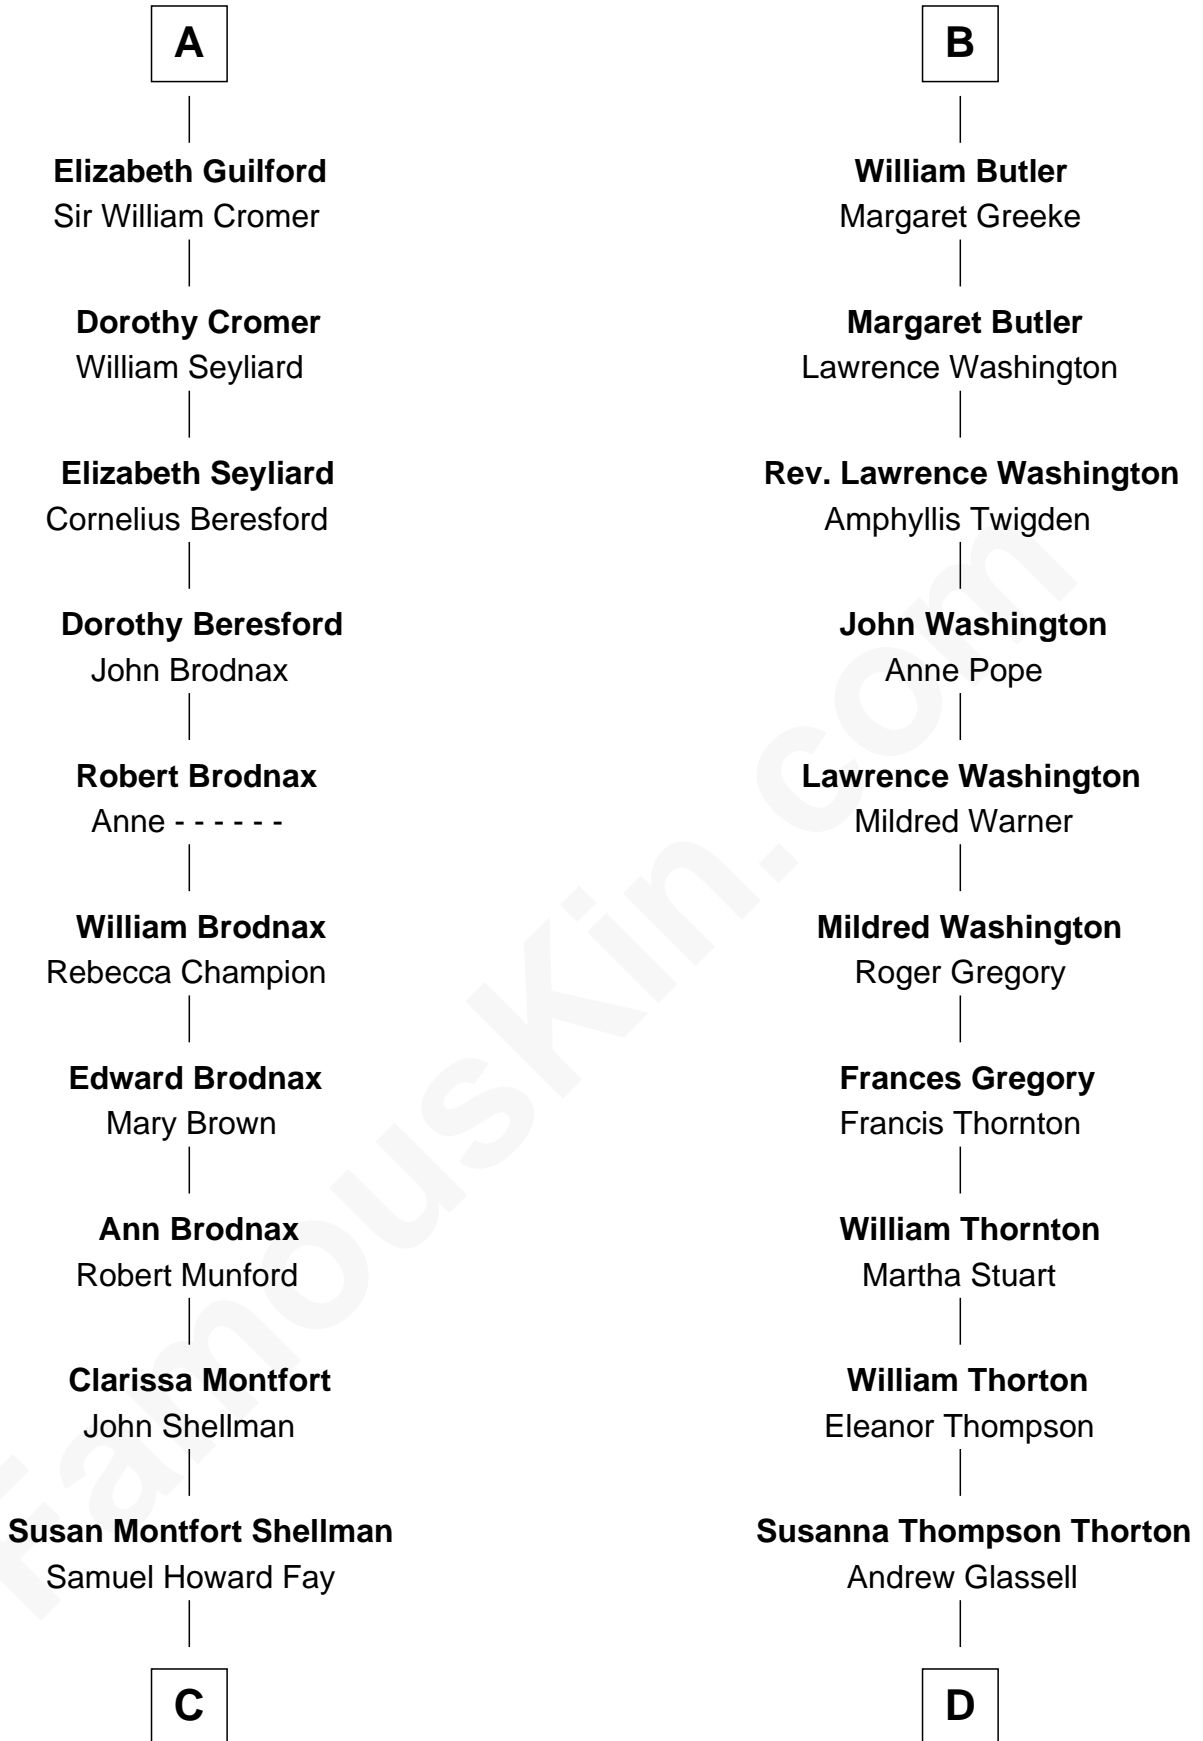

**Margaret de Holland**

Sir John de la Warre

**Roger de la Warre**

Eleanor Mowbray

**Joan de la Warre**

Sir Thomas West

**Sir Reynold West**

Margaret Thorley

**Sir Richard West**

Katherine Hungerford

**Sir Thomas West**

Eleanor Copley

**Barbara West**

Sir John Guilford

**A**

**Thomas Holand**

Sir Edmund Sutton

**Sir John Sutton**

Anne Clarell

**Margaret Sutton**

John Butler

**B**

**C**

**Harriet Eleanor Fay**  
Rev. James Smith Bush

**Samuel Prescott Bush**  
Flora Sheldon

**Prescott Sheldon Bush**  
Dorothy Wear Walker

**George Herbert Walker Bush**  
Barbara Pierce

**Jeb Bush**  
*43rd Governor of Florida*

**D**

**Susan Thornton Glassell**  
George Smith Patton