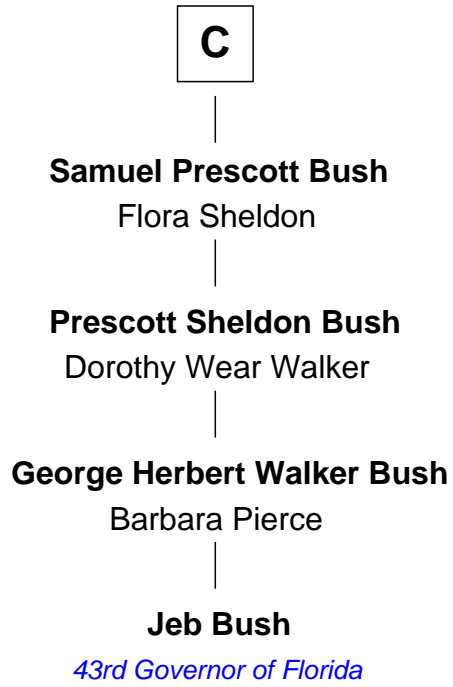

FamousKin.com

Relationship Chart of

Jeb Bush

43rd Governor of Florida

17th cousin 3 times removed of

General George S. Patton
U.S. Army - World War II

Stephen le Scrope
Margery de Welles

Maude le Scrope
Sir Baldwin Freville

Margaret Freville
Sir Hugh Willoughby

Margery Willoughby
Sir Godfrey Hilton

Elizabeth Hilton
Richard Thimbleby

Anne Thimbleby
John Booth

Eleanor Booth
Edward Hamby

William Hamby
Margaret Blewett

A

John le Scrope
Elizabeth Chaworth

Elizabeth le Scrope
Sir Henry le Scrope

Margaret Scrope
John Bernard

John Bernard
Margaret Daundelyn

John Bernard
Cecily Muscote

Francis Bernard
Alice Hazlewood

Sir Francis Bernard
Mary Woolhouse

B

FamousKin.com