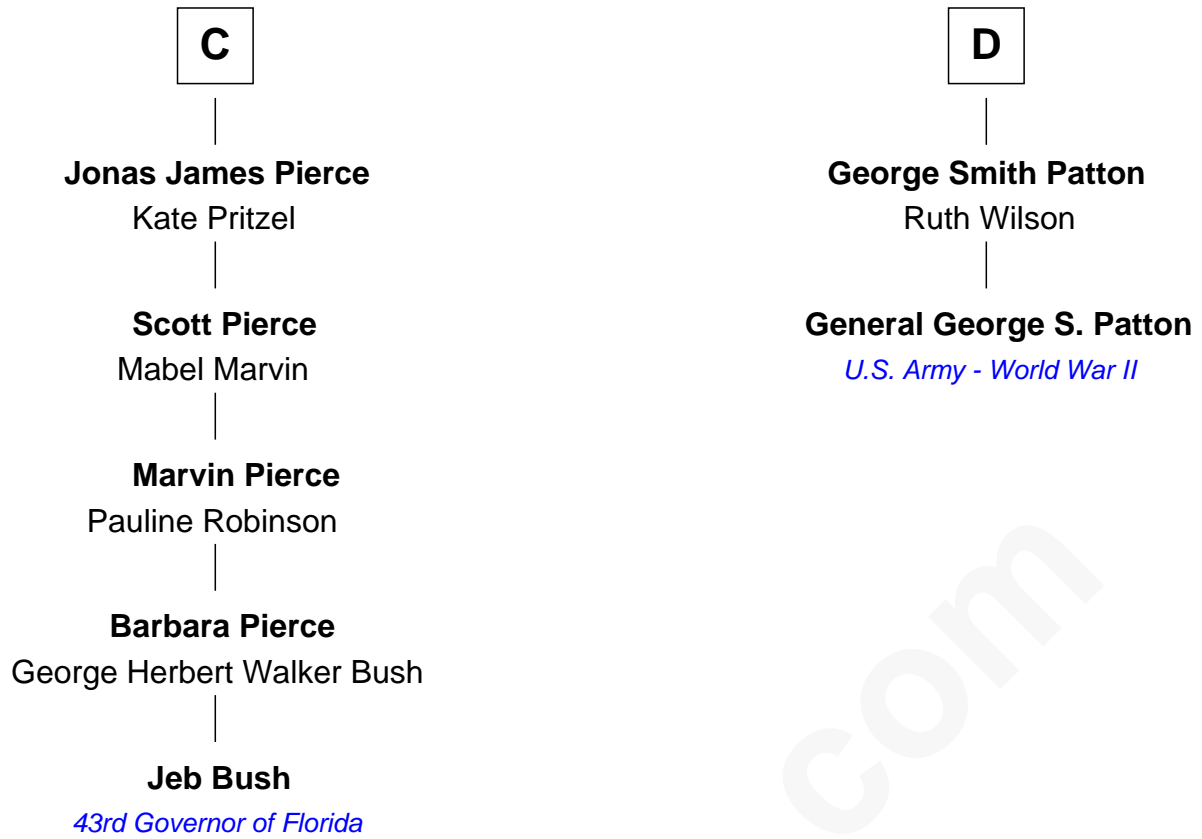

FamousKin.com Relationship Chart of

Jeb Bush

43rd Governor of Florida

18th cousin 3 times removed of

General George S. Patton

U.S. Army - World War II

Sir Maurice de Berkeley

Eve la Zouche

Joan Echyngam

Sir John Bayntun

Henry Bayntun

- - - - -

Jane Bayntun

Thomas Prowse

A

Thomas de Berkeley

Katherine de Clyvedon

Sir John Berkeley

Elizabeth Betteshorne

Elizabeth Berkeley

Sir John Sutton

Sir Edmund Sutton

Joyce Tiptoft

Sir John Sutton

Anne Clarell

Margaret Sutton

John Butler

William Butler

Margaret Greeke

B

FamousKin.com