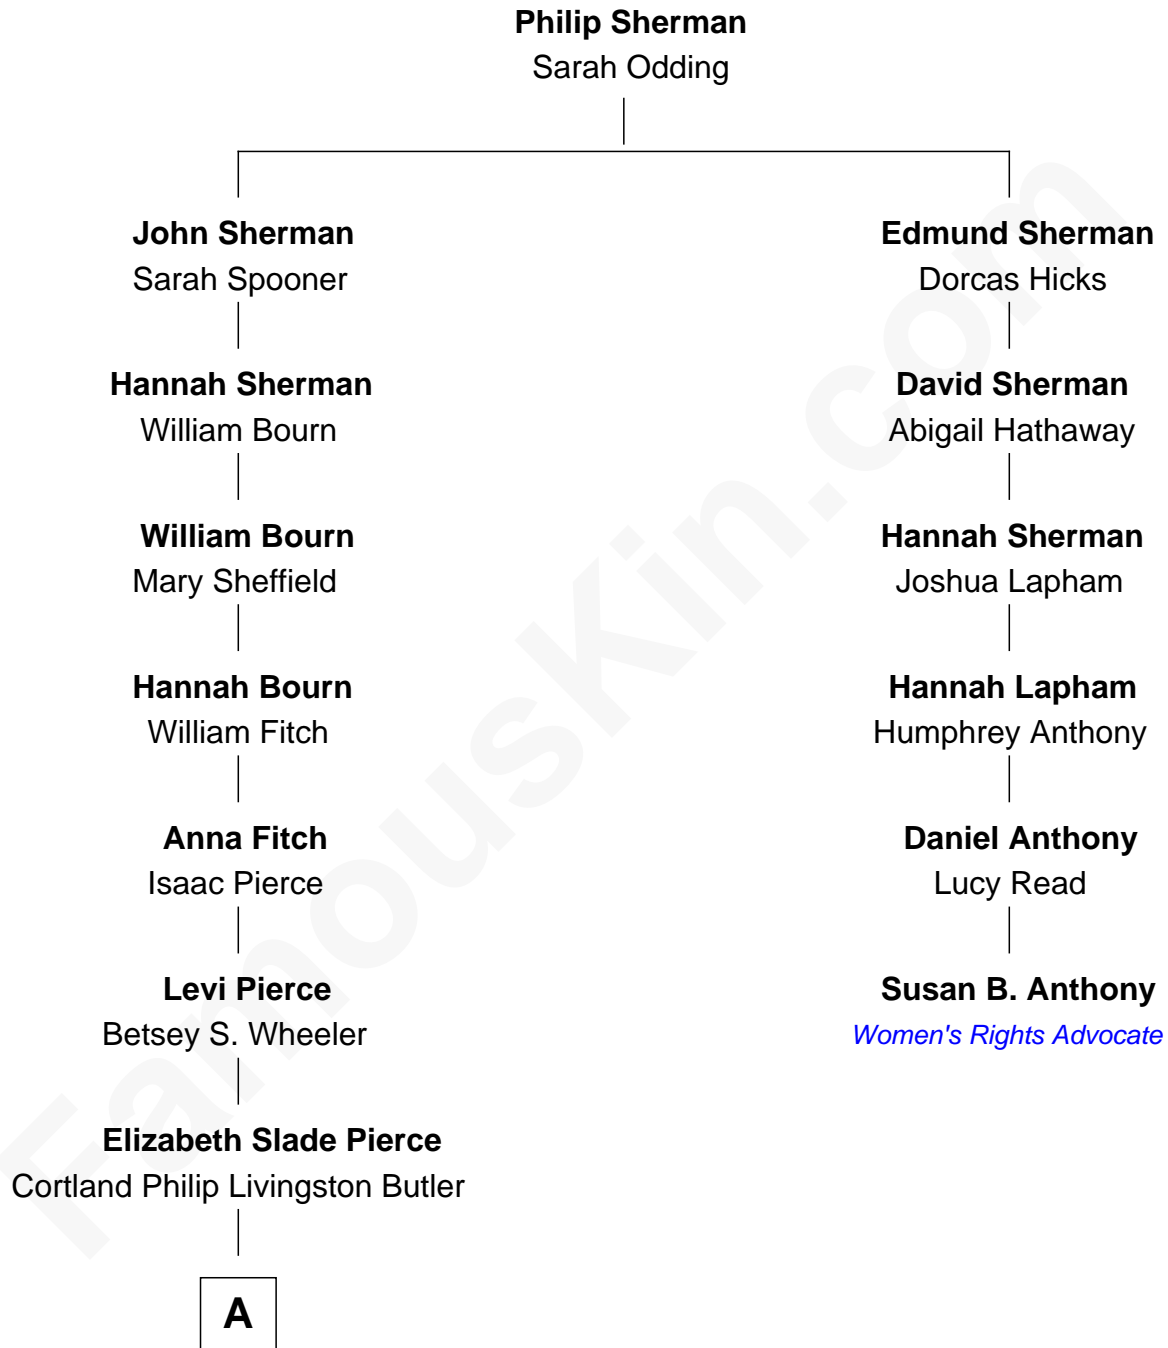

FamousKin.com

Relationship Chart of

Jeb Bush

43rd Governor of Florida

5th cousin 6 times removed of

Susan B. Anthony

Women's Rights Advocate

A

—
Mary Elizabeth Butler
Robert Emmet Sheldon

—
Flora Sheldon
Samuel Prescott Bush

—
Prescott Sheldon Bush
Dorothy Wear Walker

—
George Herbert Walker Bush
Barbara Pierce

—
Jeb Bush
43rd Governor of Florida

FamousKin.com