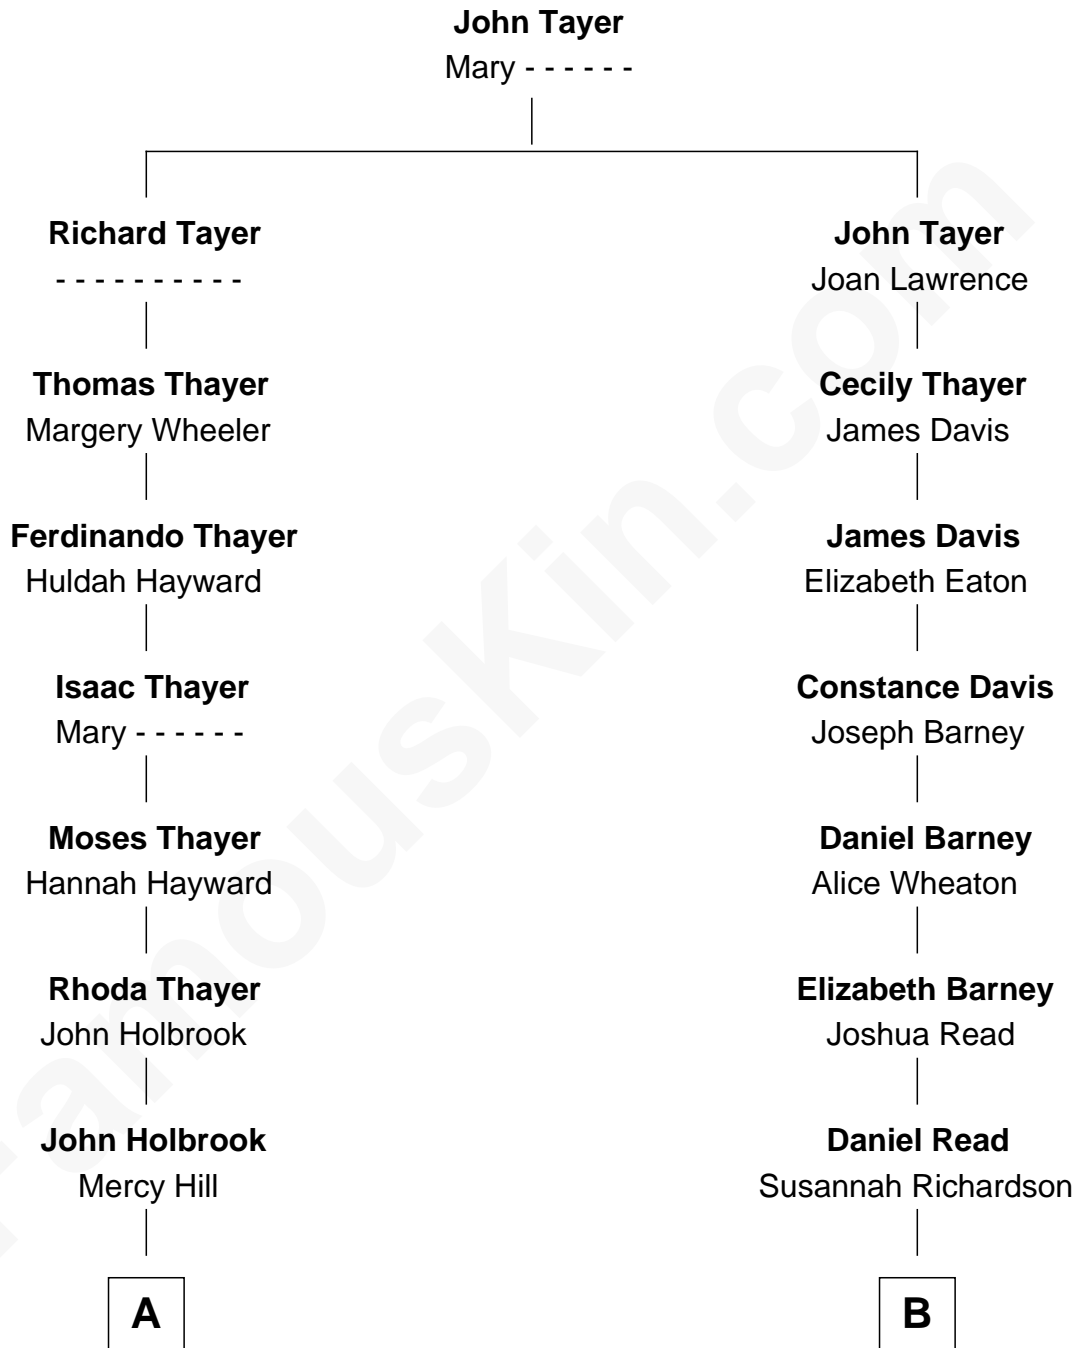

FamousKin.com Relationship Chart of

Jeb Bush

43rd Governor of Florida

8th cousin 4 times removed of

Susan B. Anthony

Women's Rights Advocate

A

Chloe Holbrook
Gen. James Pierce

Jonas James Pierce
Kate Pritzel

Scott Pierce
Mabel Marvin

Marvin Pierce
Pauline Robinson

Barbara Pierce
George Herbert Walker Bush

Jeb Bush
43rd Governor of Florida

B

Lucy Read
Daniel Anthony

Susan B. Anthony
Women's Rights Advocate