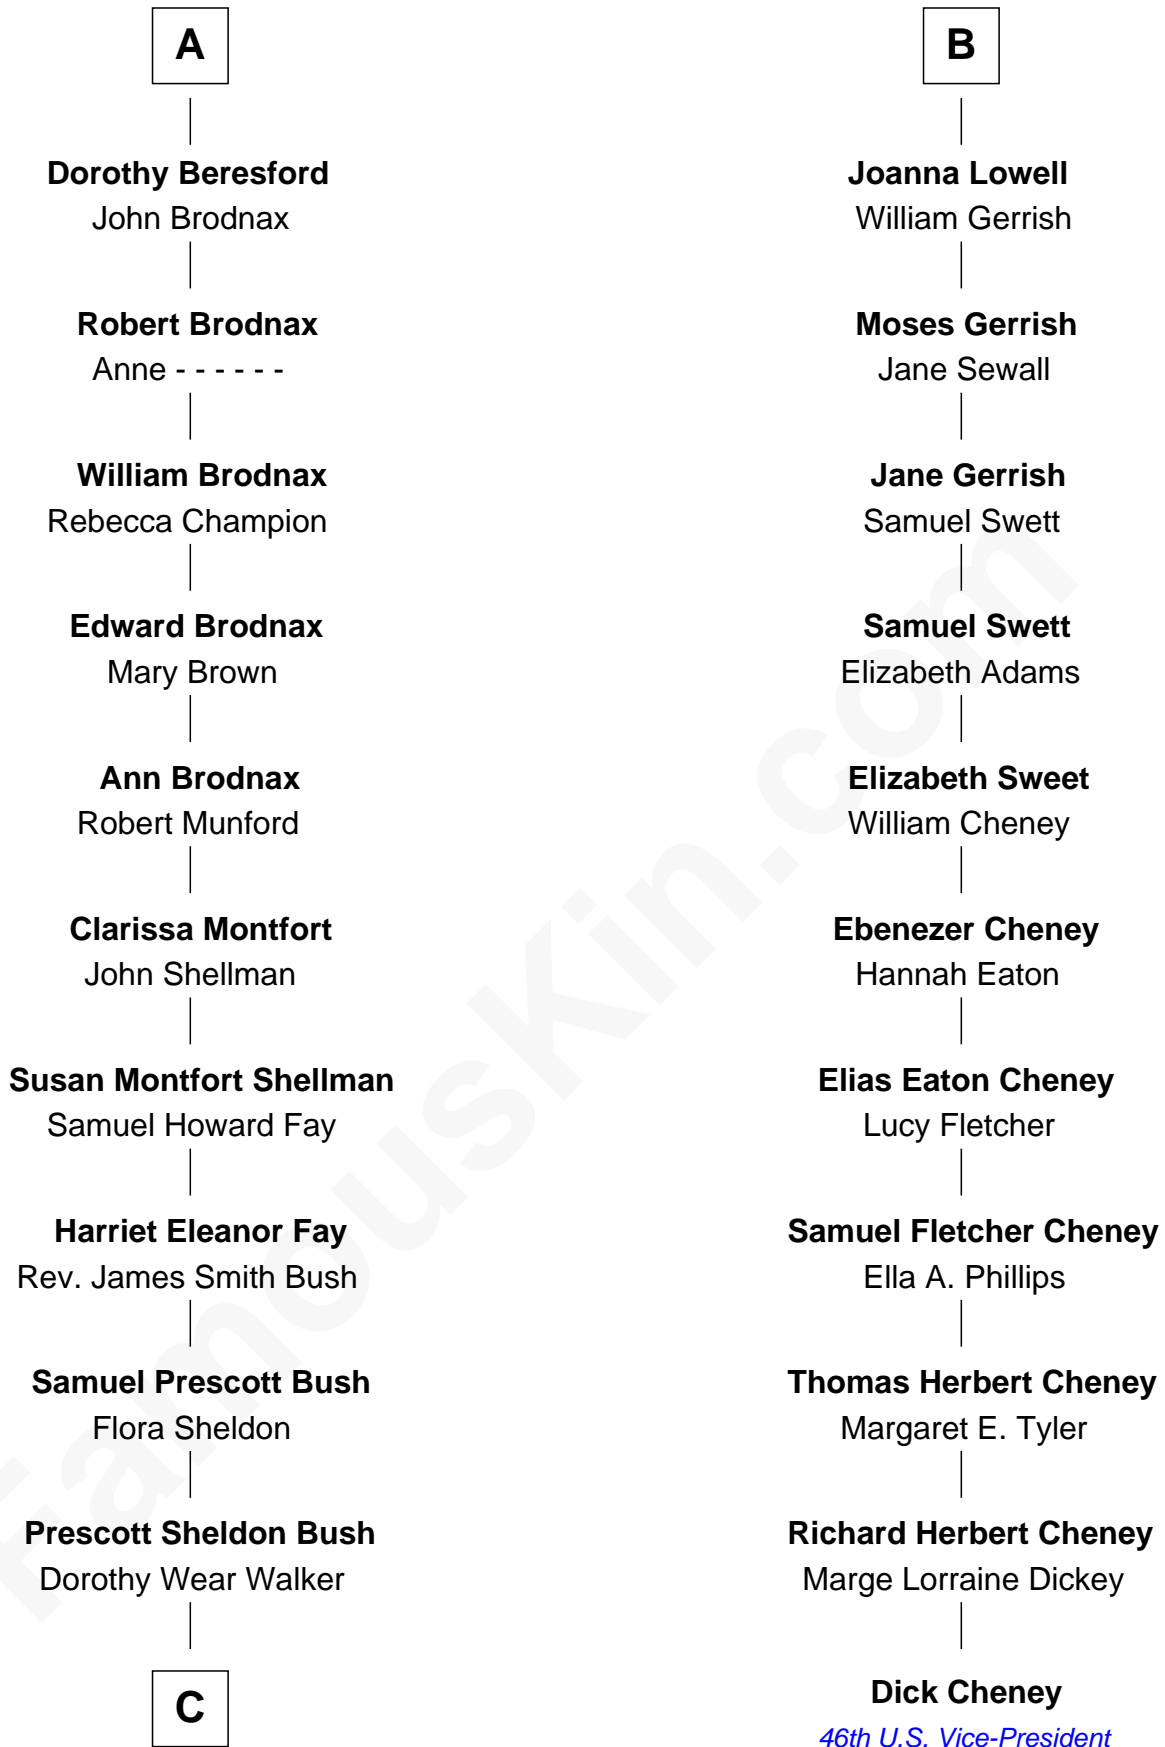

FamousKin.com Relationship Chart of

Jeb Bush

43rd Governor of Florida

17th cousin 1 time removed of

Dick Cheney

46th U.S. Vice-President

Sir Walter Hungerford

Katherine Peverell

Sir Robert Hungerford

Margaret Botreaux

Katherine Hungerford

Sir Richard West

Sir Thomas West

Eleanor Copley

Barbara West

Sir John Guilford

Elizabeth Guilford

Sir William Cromer

Dorothy Cromer

William Seyliard

Elizabeth Seyliard

Cornelius Beresford

A

Elizabeth Hungerford

Edmund Percival

Christian Percival

Richard Lowle

Percival Lowell

Rebecca - - - - -

B

C

George Herbert Walker Bush