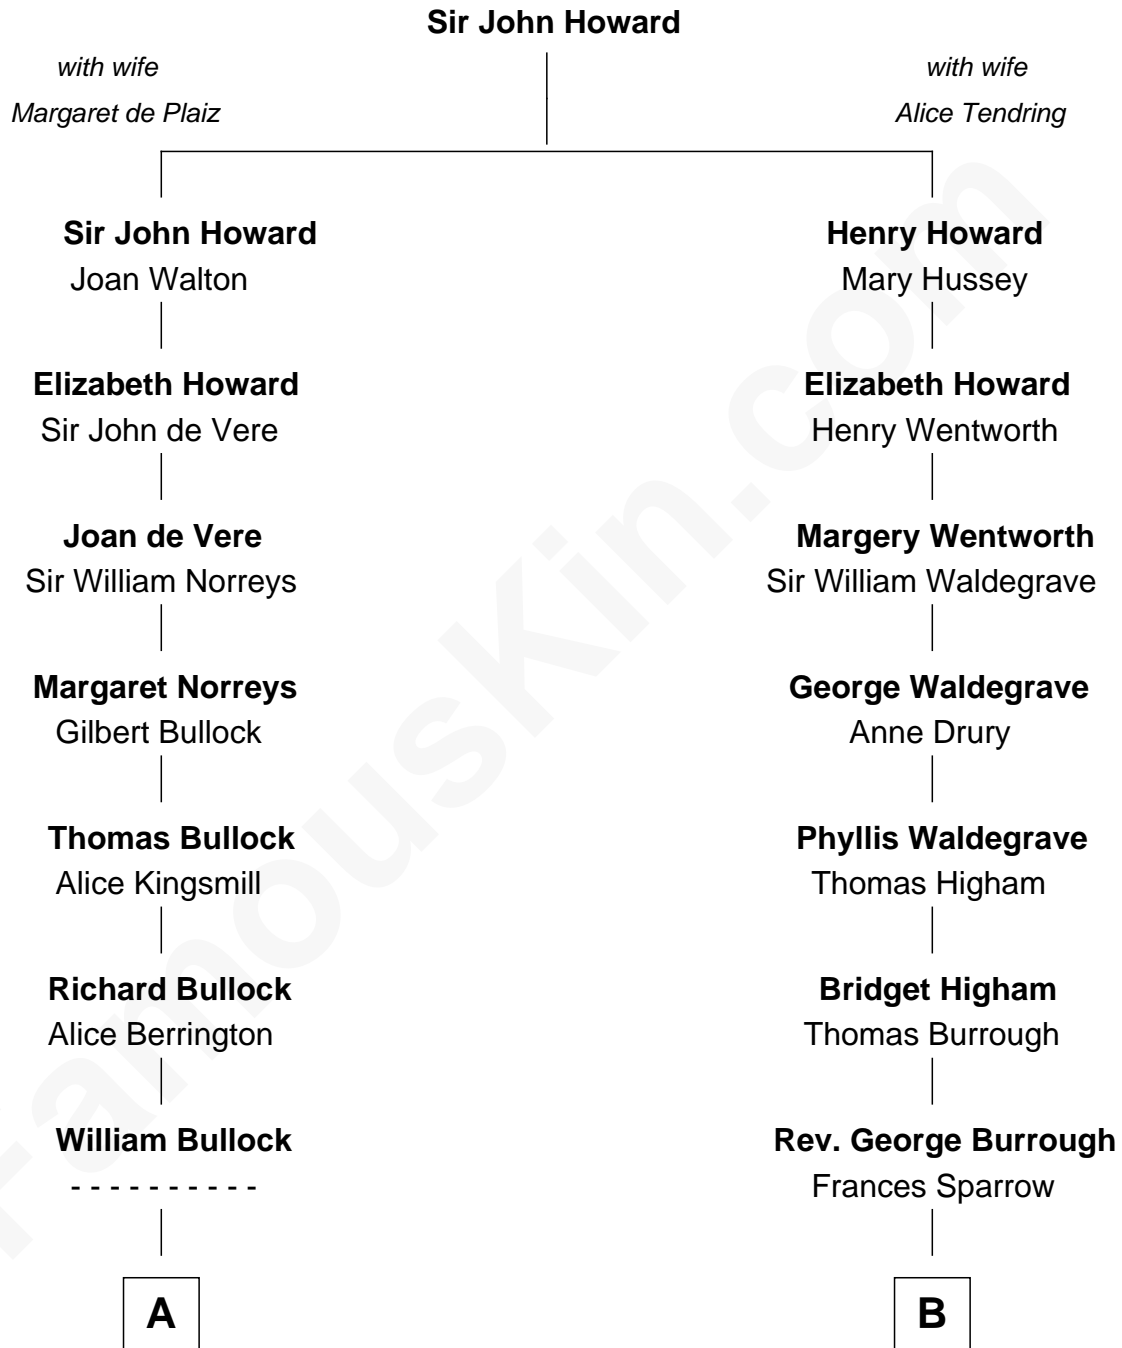

FamousKin.com Relationship Chart of

Jeb Bush

43rd Governor of Florida

16th cousin 3 times removed of

Walt Disney

Co-Founder of The Walt Disney Company

C

—
Prescott Sheldon Bush

Dorothy Wear Walker

—
George Herbert Walker Bush

Barbara Pierce

—
Jeb Bush

43rd Governor of Florida

FamousKin.com