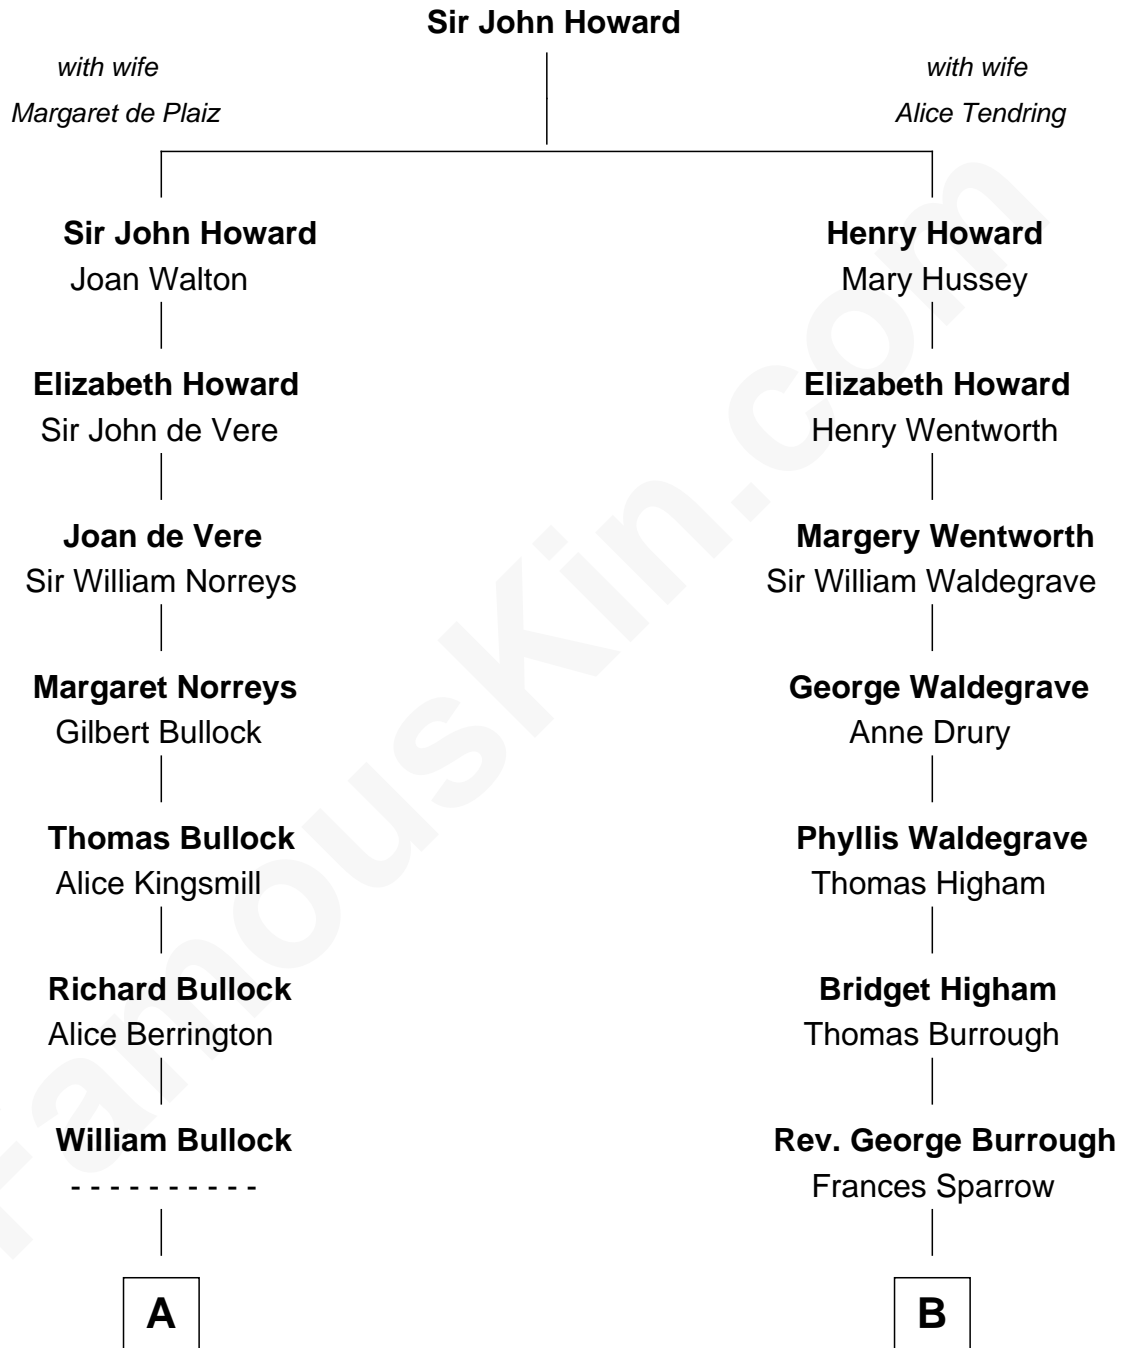

FamousKin.com

Relationship Chart of

Jeb Bush

43rd Governor of Florida

8th cousin 11 times removed of

Rev. George Burroughs

Executed for Witchcraft, Salem 1692

C

—
Prescott Sheldon Bush

Dorothy Wear Walker

—
George Herbert Walker Bush

Barbara Pierce

—
Jeb Bush

43rd Governor of Florida

FamousKin.com