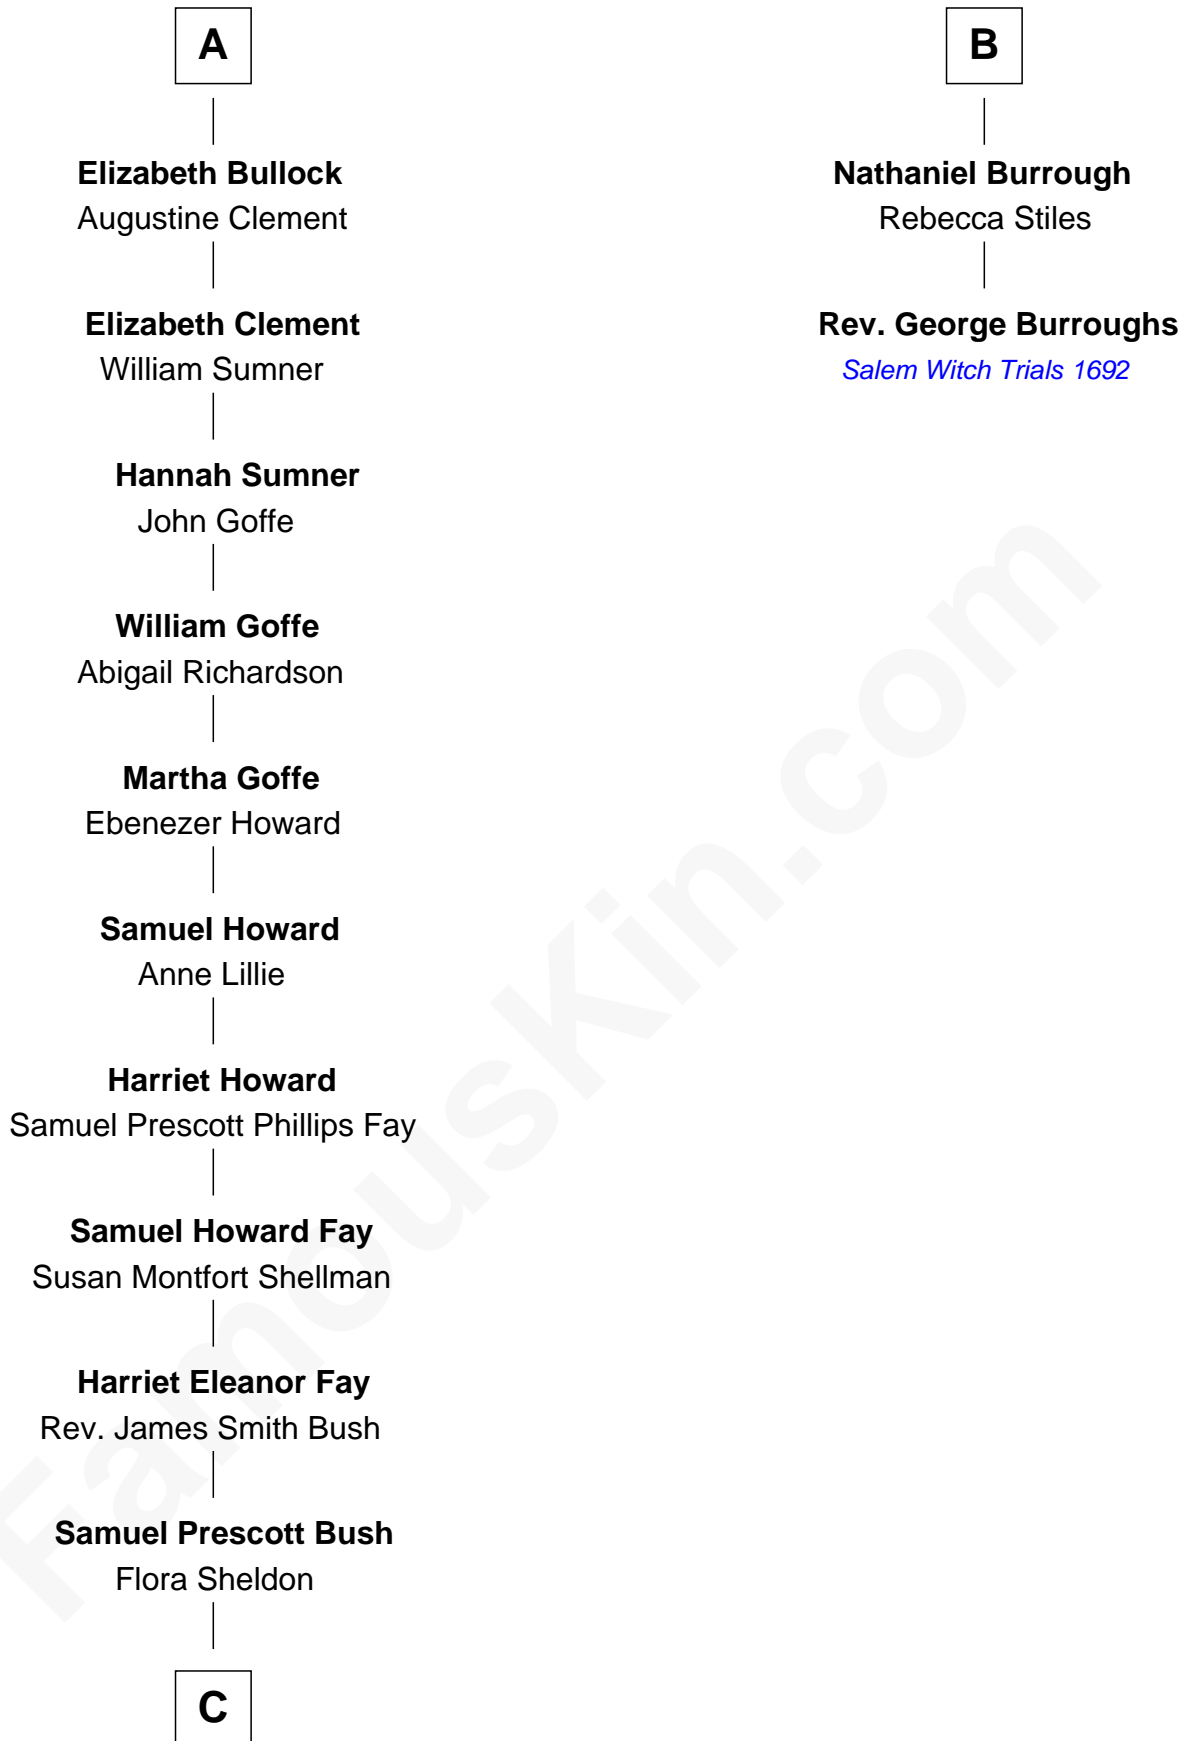

FamousKin.com

Relationship Chart of

Jeb Bush

43rd Governor of Florida

8th cousin 11 times removed of

Rev. George Burroughs

Executed for Witchcraft, Salem 1692

C

—
Prescott Sheldon Bush

Dorothy Wear Walker

—
George Herbert Walker Bush

Barbara Pierce

—
Jeb Bush

43rd Governor of Florida

FamousKin.com