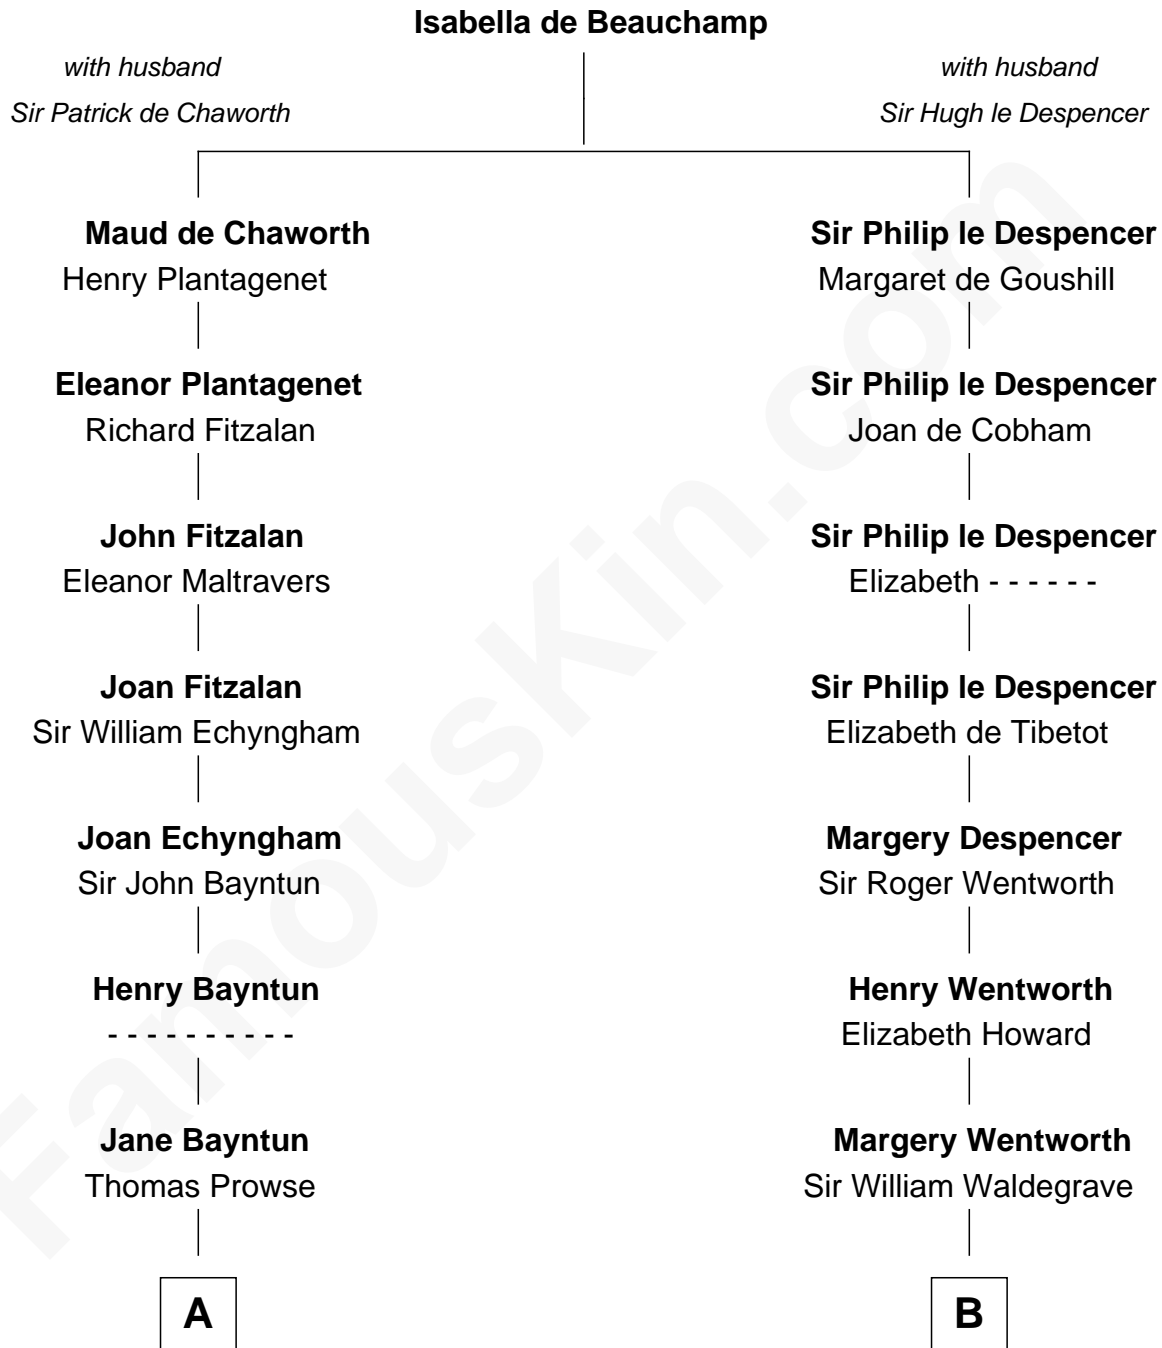

FamousKin.com

Relationship Chart of

Jeb Bush

43rd Governor of Florida

12th cousin 9 times removed of

Rev. George Burroughs

Executed for Witchcraft, Salem 1692

C

Jonas James Pierce

Kate Pritzel

Scott Pierce

Mabel Marvin

Marvin Pierce

Pauline Robinson

Barbara Pierce

George Herbert Walker Bush