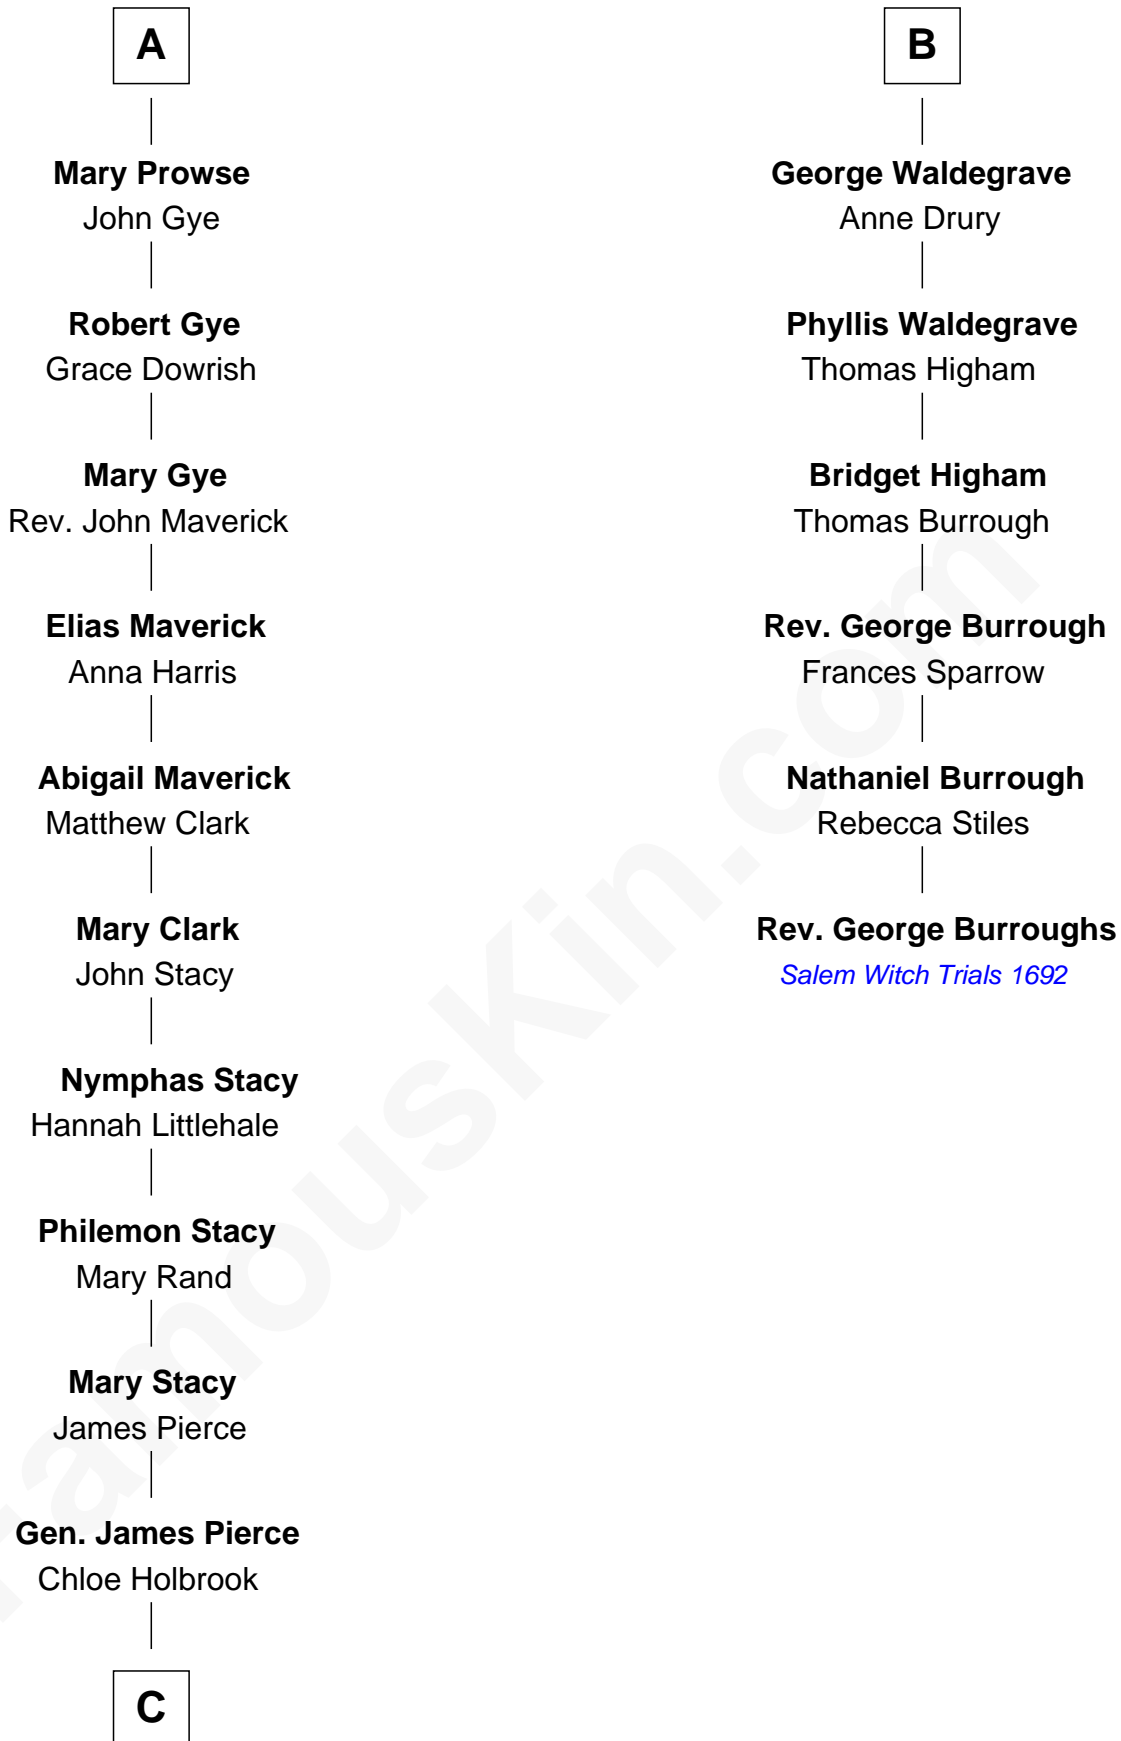

FamousKin.com

Relationship Chart of

Jeb Bush

43rd Governor of Florida

12th cousin 9 times removed of

Rev. George Burroughs

Executed for Witchcraft, Salem 1692

C

Jonas James Pierce

Kate Pritzel

Scott Pierce

Mabel Marvin

Marvin Pierce

Pauline Robinson

Barbara Pierce

George Herbert Walker Bush