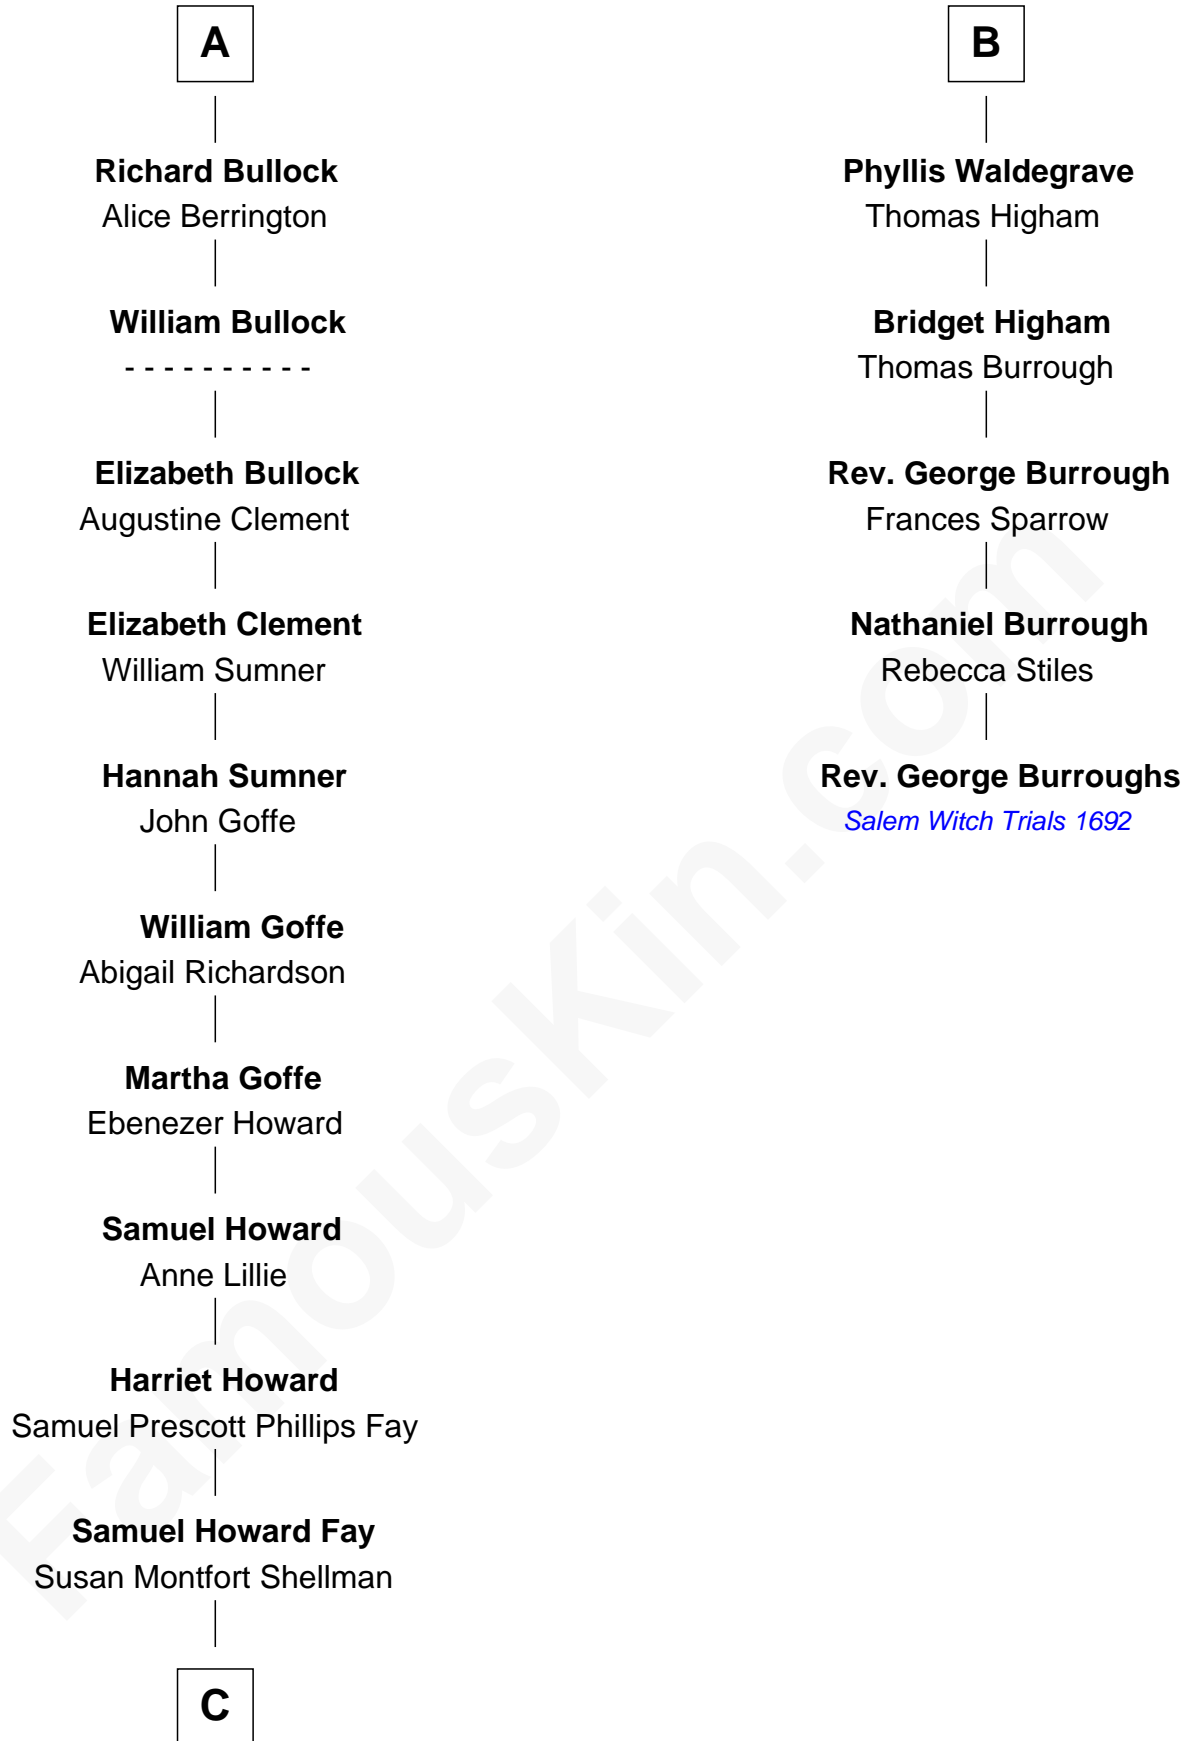

FamousKin.com

Relationship Chart of

Jeb Bush

43rd Governor of Florida

11th cousin 10 times removed of

Rev. George Burroughs

Executed for Witchcraft, Salem 1692

Bartholomew de Badlesmere

Margaret de Clare

C

—
Harriet Eleanor Fay
Rev. James Smith Bush

—
Samuel Prescott Bush
Flora Sheldon

—
Prescott Sheldon Bush
Dorothy Wear Walker

—
George Herbert Walker Bush
Barbara Pierce

—
Jeb Bush
43rd Governor of Florida