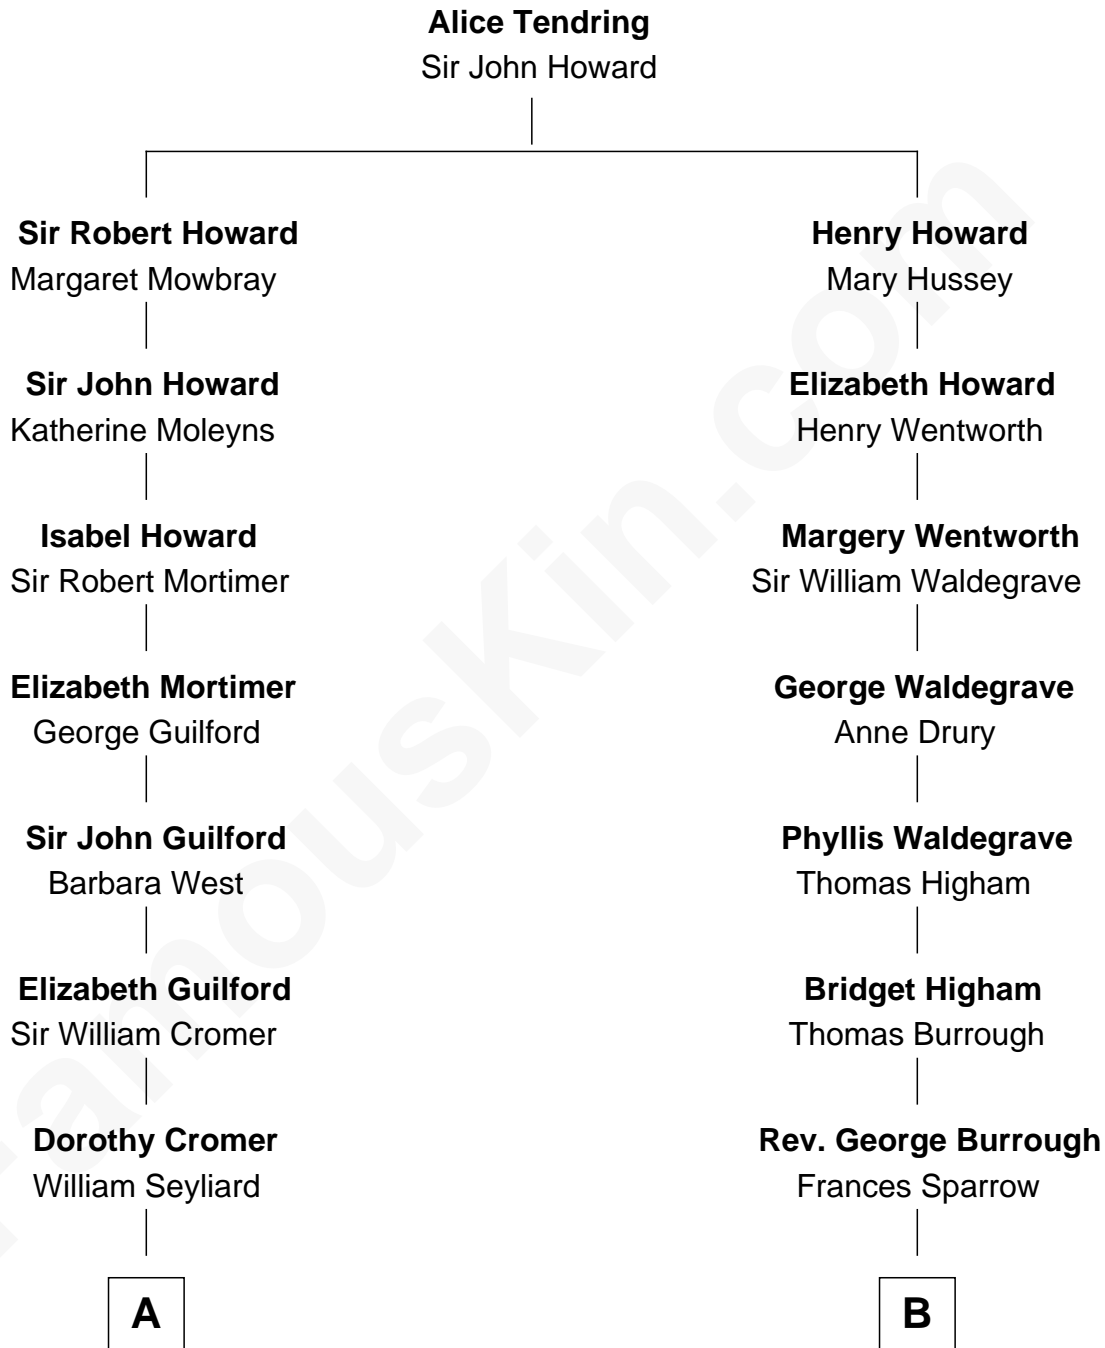

FamousKin.com

Relationship Chart of

Jeb Bush

43rd Governor of Florida

8th cousin 11 times removed of

Rev. George Burroughs

Executed for Witchcraft, Salem 1692

C

—
Prescott Sheldon Bush

Dorothy Wear Walker

—
George Herbert Walker Bush

Barbara Pierce

—
Jeb Bush

43rd Governor of Florida

FamousKin.com