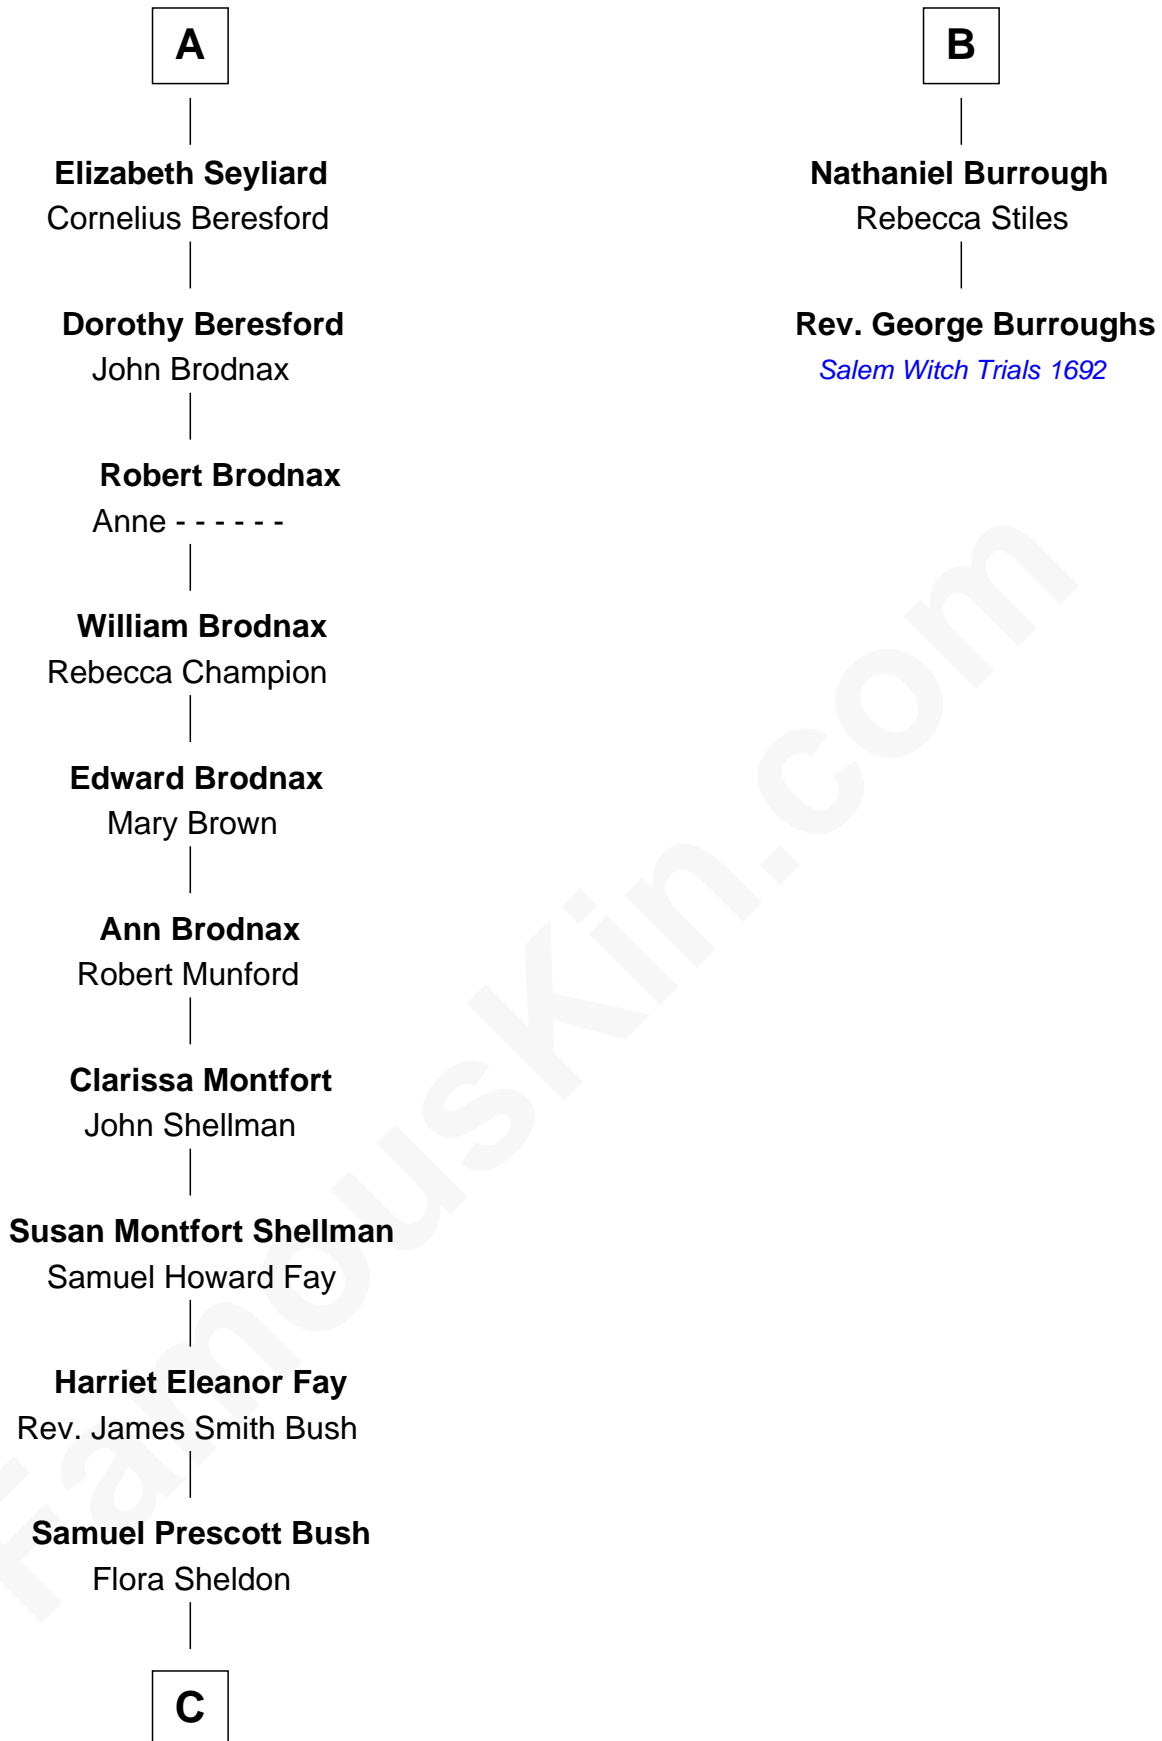

FamousKin.com

Relationship Chart of

Jeb Bush

43rd Governor of Florida

8th cousin 11 times removed of

Rev. George Burroughs

Executed for Witchcraft, Salem 1692

C

—
Prescott Sheldon Bush

Dorothy Wear Walker

—
George Herbert Walker Bush

Barbara Pierce

—
Jeb Bush

43rd Governor of Florida

FamousKin.com