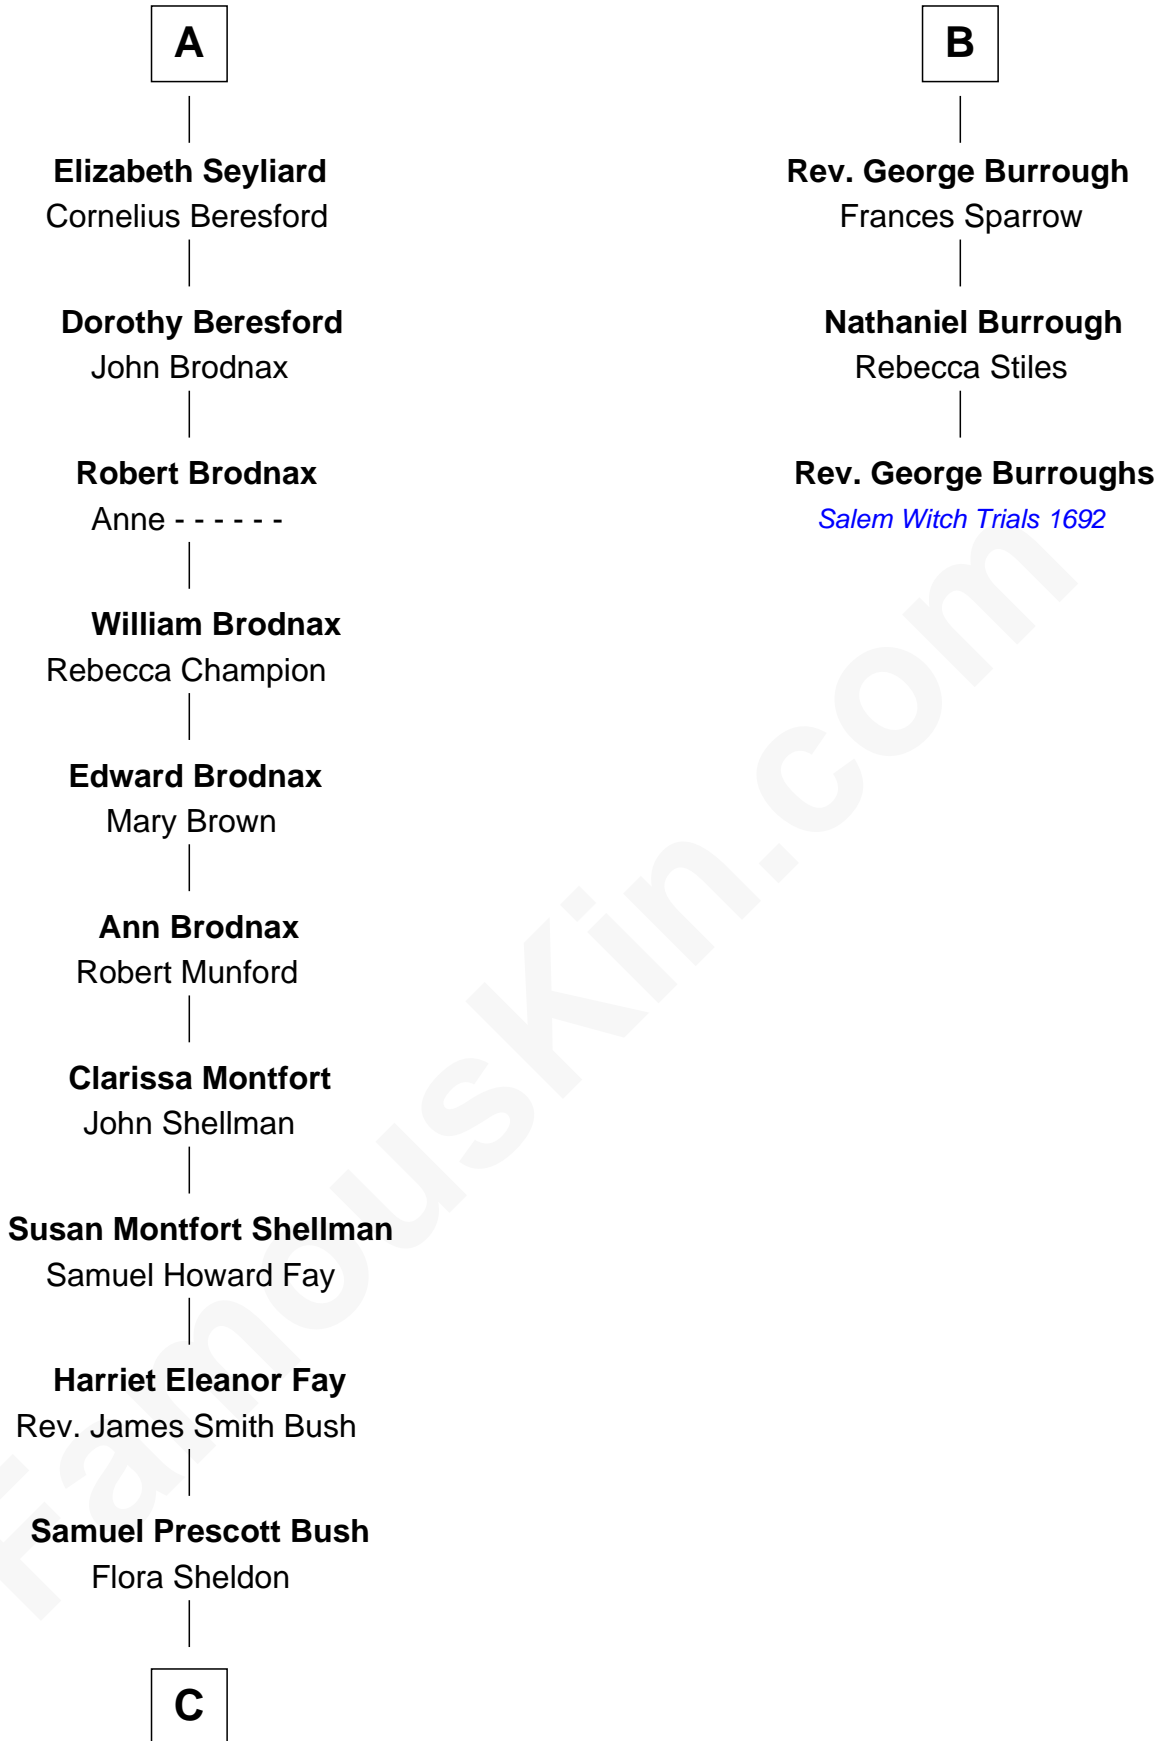

FamousKin.com

Relationship Chart of

Jeb Bush

43rd Governor of Florida

9th cousin 10 times removed of

Rev. George Burroughs

Executed for Witchcraft, Salem 1692

Sir Michael de la Pole

Katherine Wingfield

C

—
Prescott Sheldon Bush

Dorothy Wear Walker

—
George Herbert Walker Bush

Barbara Pierce

—
Jeb Bush

43rd Governor of Florida