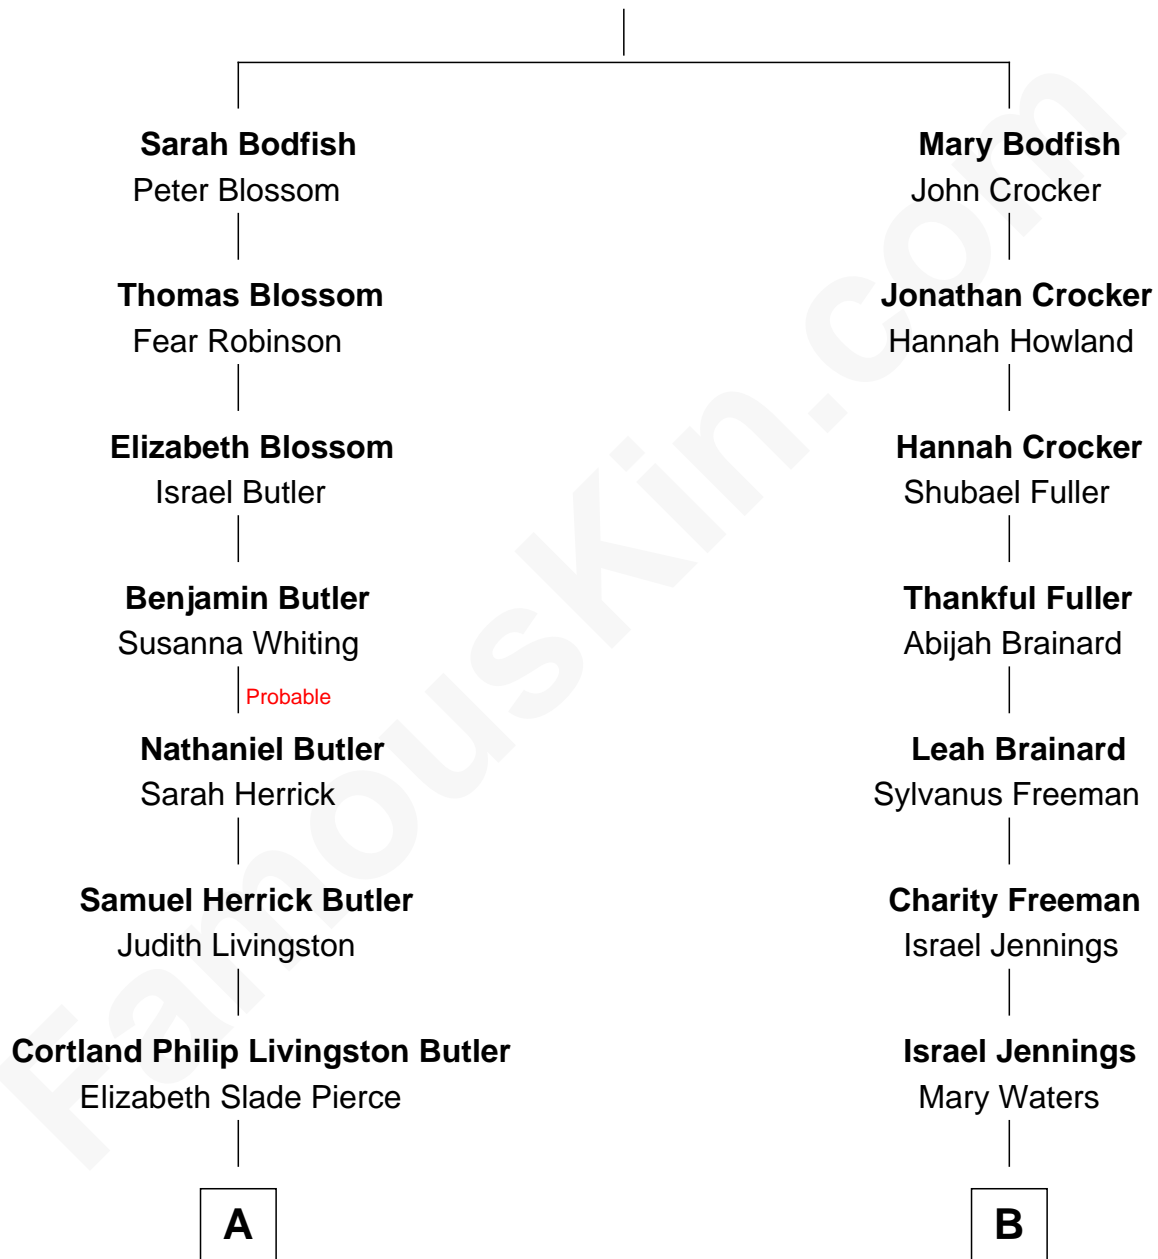

FamousKin.com Relationship Chart of

Jeb Bush

43rd Governor of Florida

9th cousin 2 times removed of

William Jennings Bryan

41st U.S. Secretary of State

Robert Bodfish

Bridget - - - - -

A

Mary Elizabeth Butler
Robert Emmet Sheldon

Flora Sheldon
Samuel Prescott Bush

Prescott Sheldon Bush
Dorothy Wear Walker

George Herbert Walker Bush
Barbara Pierce

Jeb Bush
43rd Governor of Florida

B

Charles Waters Jennings
Mariah Woods Davidson