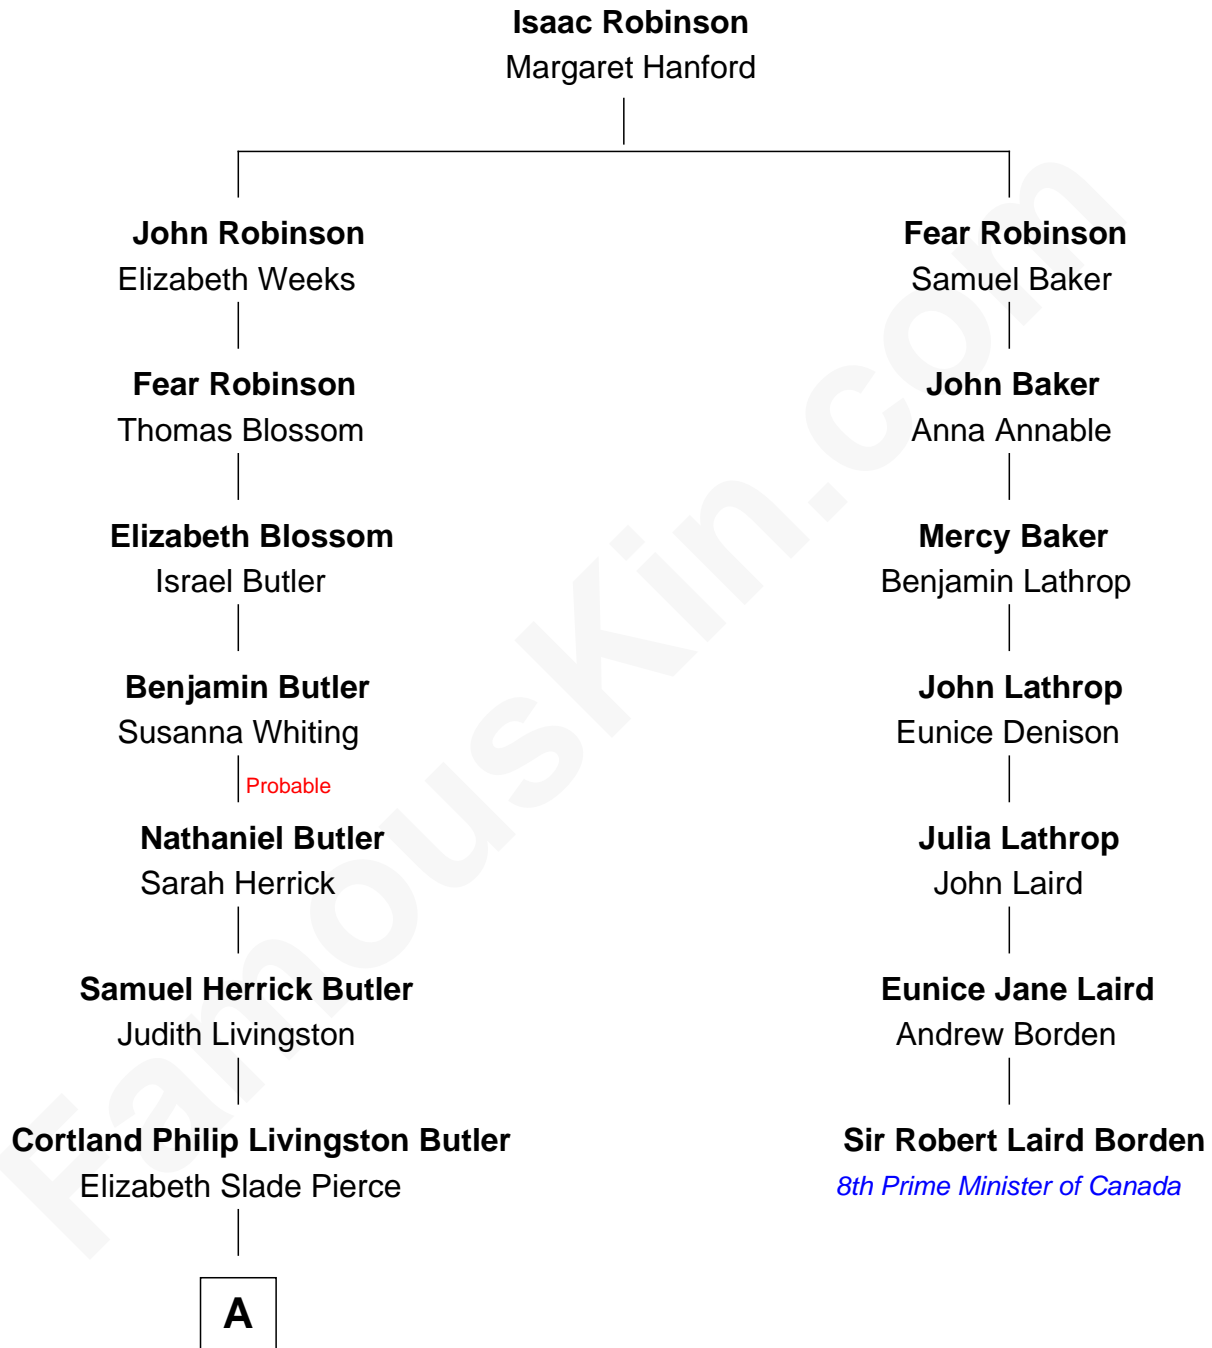

FamousKin.com

Relationship Chart of

Jeb Bush

43rd Governor of Florida

6th cousin 5 times removed of

Sir Robert Laird Borden

8th Prime Minister of Canada

A

—
Mary Elizabeth Butler
Robert Emmet Sheldon

—
Flora Sheldon
Samuel Prescott Bush

—
Prescott Sheldon Bush
Dorothy Wear Walker

—
George Herbert Walker Bush
Barbara Pierce

—
Jeb Bush
43rd Governor of Florida