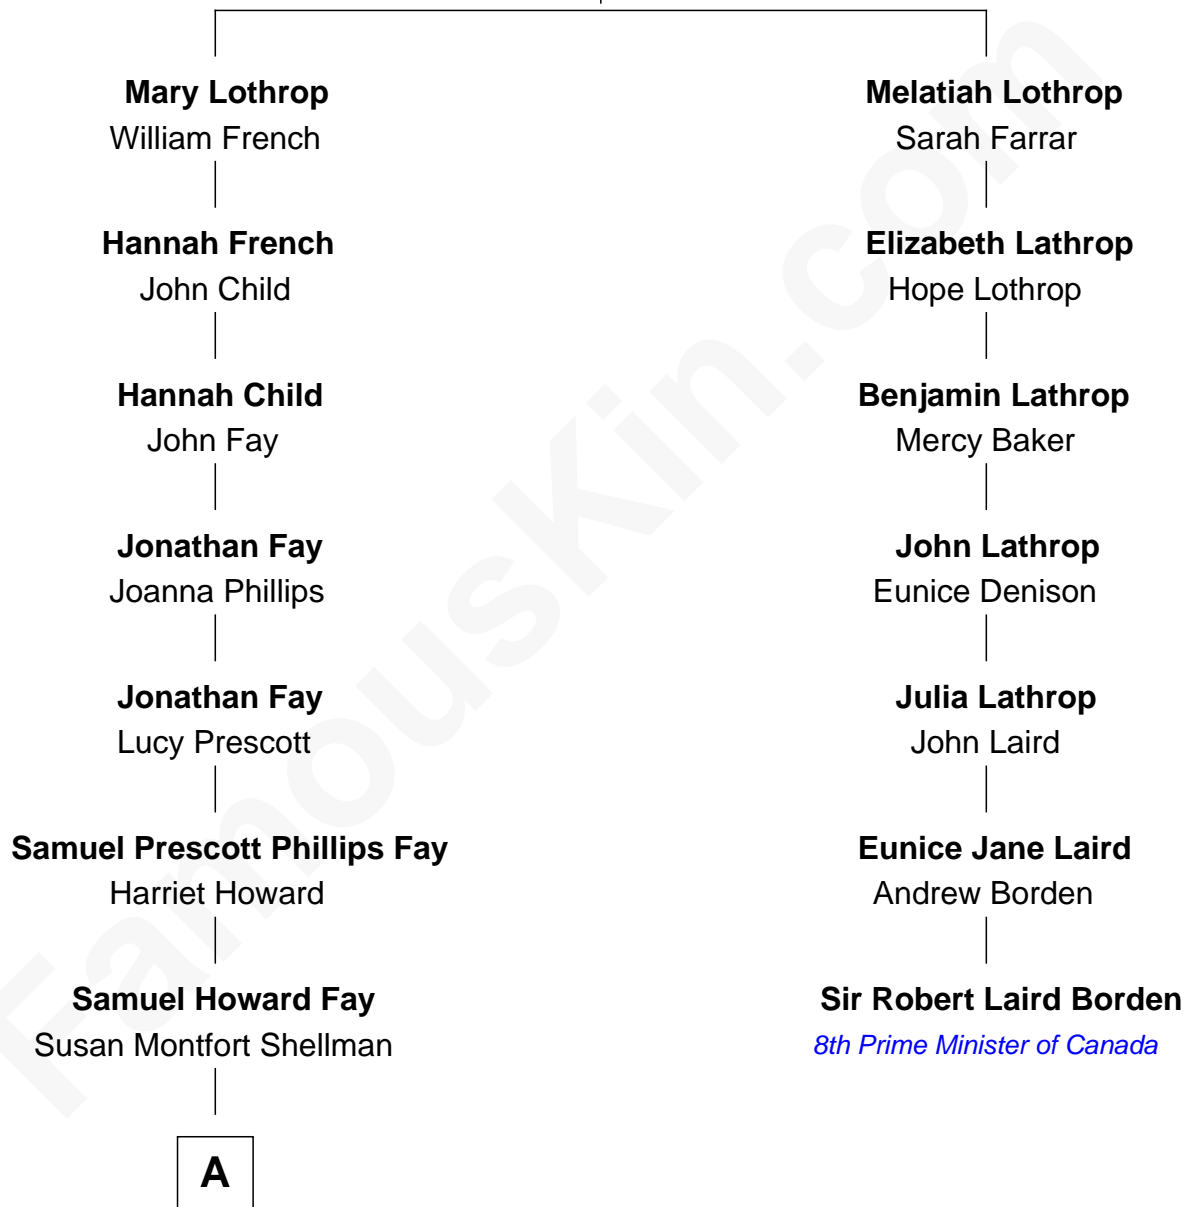

# FamousKin.com Relationship Chart of

**Jeb Bush**

*43rd Governor of Florida*

6th cousin 5 times removed of

**Sir Robert Laird Borden**

*8th Prime Minister of Canada*

**Thomas Lothrop**

Sarah Learned

**A**

—  
**Harriet Eleanor Fay**  
Rev. James Smith Bush

—  
**Samuel Prescott Bush**  
Flora Sheldon

—  
**Prescott Sheldon Bush**  
Dorothy Wear Walker

—  
**George Herbert Walker Bush**  
Barbara Pierce