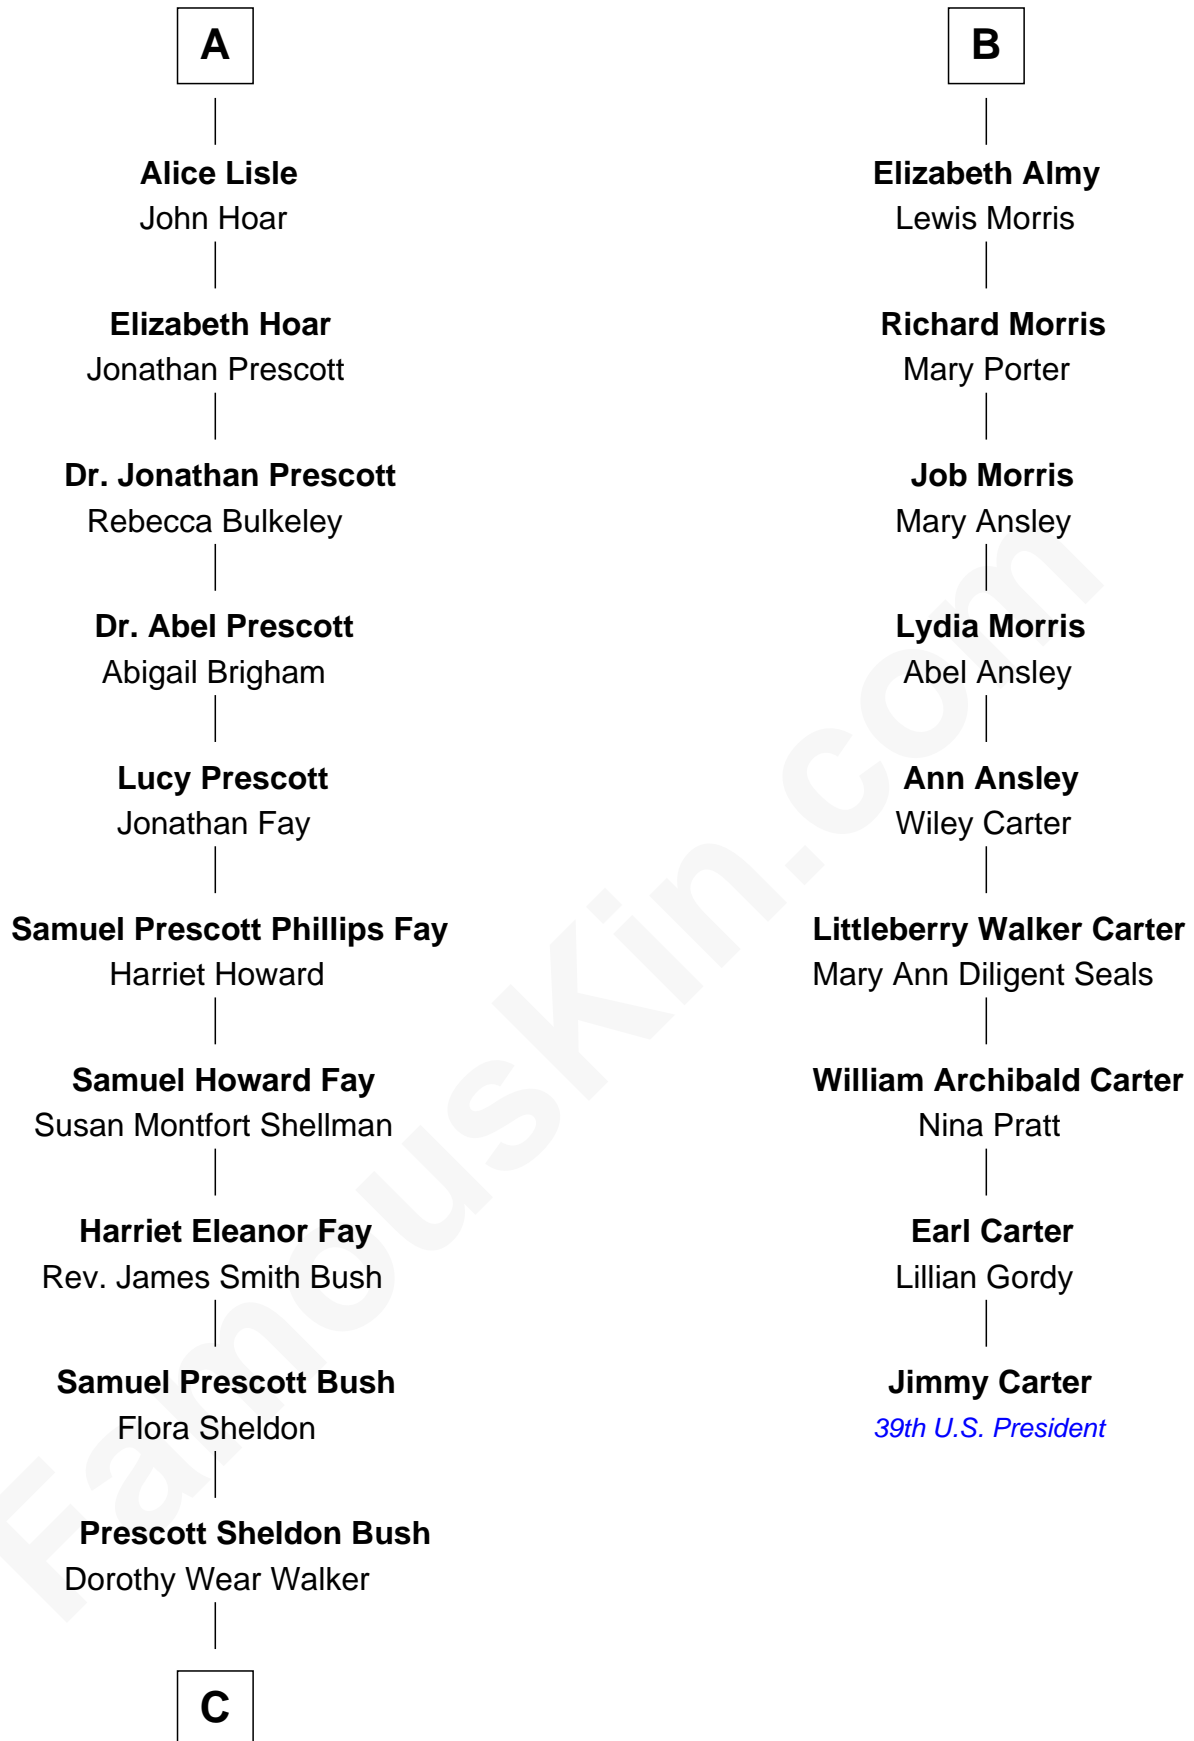

# FamousKin.com Relationship Chart of

**Jeb Bush**

*43rd Governor of Florida*

15th cousin 3 times removed of

**Jimmy Carter**

*39th U.S. President*

**Sir Humphrey Stafford**

Eleanor Aylesbury

**Anne Stafford**  
Sir William Berkeley

**Richard Berkeley**  
Elizabeth Conningsby

**Sir John Berkeley**  
Isabel Dennis

**Sir Richard Berkeley**  
Elizabeth Jermy

**Mary Berkeley**  
Sir John Hungerford

**Bridget Hungerford**  
Sir William Lisle

**John Lisle**  
Alice Beckenshaw

**A**

**Humphrey Stafford**  
Katherine Fray

**Sir Humphrey Stafford**  
Margaret Fogge

**Sir Humphrey Stafford**  
Margaret Tame

**Ellen Stafford**  
Thomas Barlow

**Stafford Barlow**  
-----

**Audrey Barlow**  
William Almy

**Christopher Almy**  
Elizabeth Cornell

**B**

**C**

George Herbert Walker Bush

Barbara Pierce