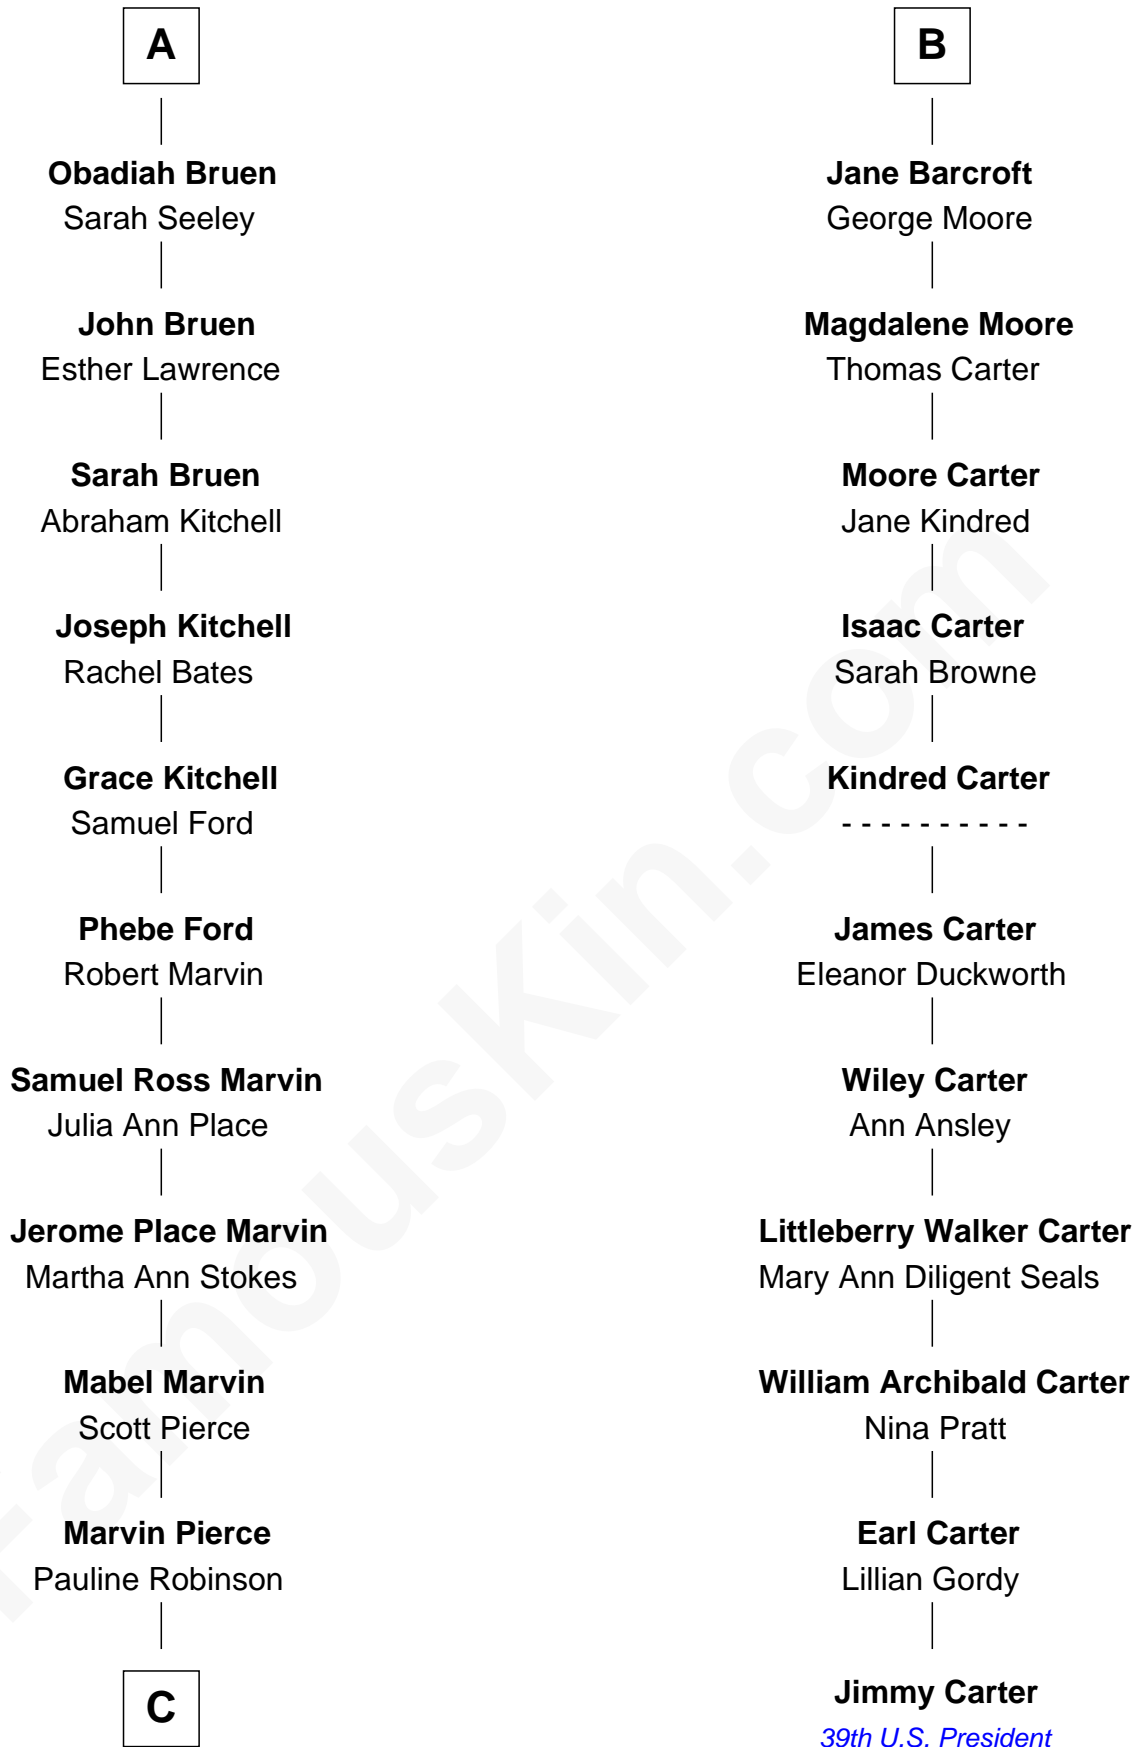

FamousKin.com Relationship Chart of

Jeb Bush

43rd Governor of Florida

17th cousin 1 time removed of

Jimmy Carter

39th U.S. President

Sir Randall Brereton

Alice Ipstones

Sir Thomas Holford

Jane Booth

Dorothy Holford

John Bruen

John Bruen

Anne Fox

A

Sir William Brereton

Catherine Wylde

Edward Brereton

Elizabeth Roydon

John Brereton

Margaret Fychan

Owen Brereton

Elizabeth Salisbury

John Brereton

Margaret Wynn

Dorothy Brereton

Peter Wood

Elizabeth Wood

Charles Barcroft

B

FamousKin.com