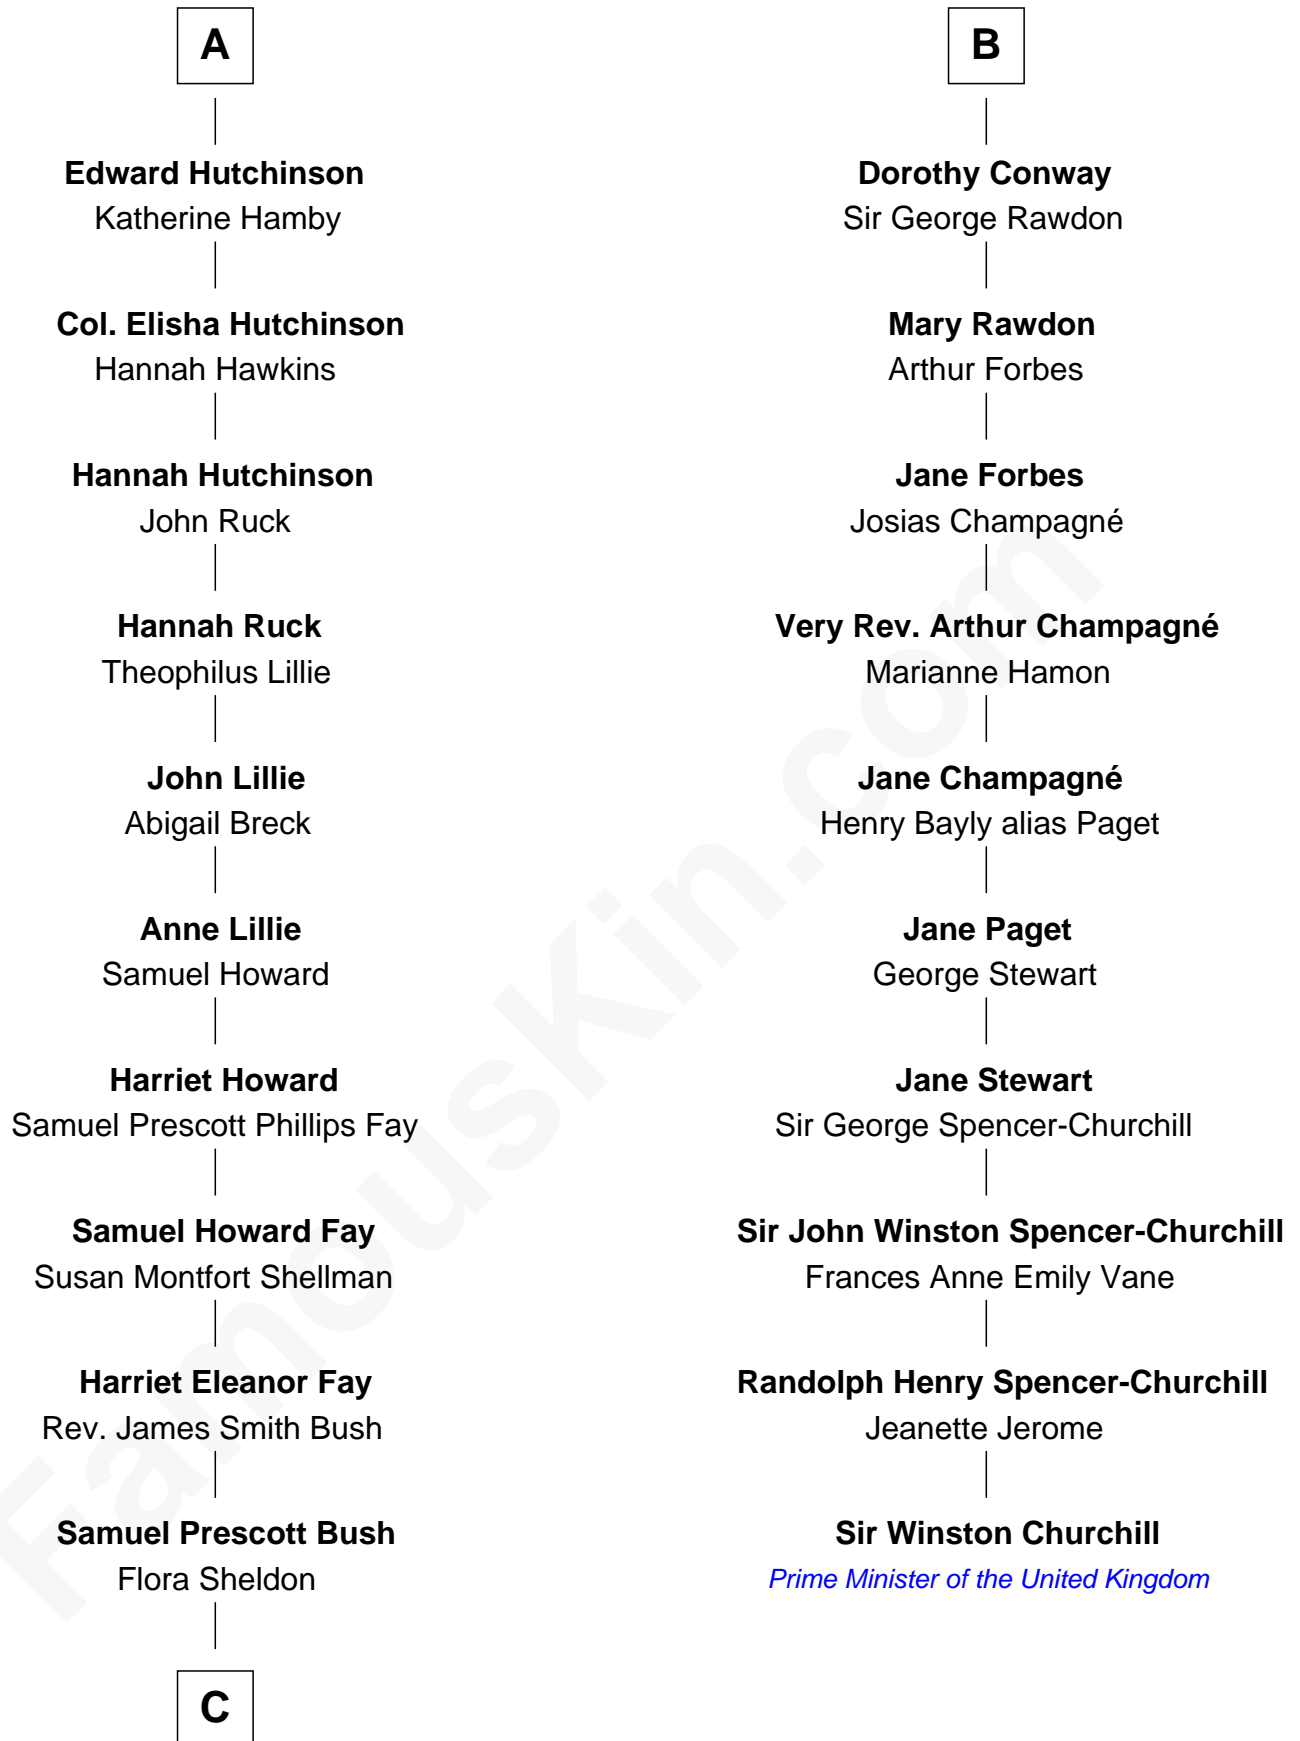

FamousKin.com

Relationship Chart of

Jeb Bush

43rd Governor of Florida

16th cousin 3 times removed of

Sir Winston Churchill

Prime Minister of the United Kingdom

Sir Walter Blount

John Dudley

Elizabeth Gardiner

Anne Dudley

Sir Francis Popham

Frances Popham

Edward Conway

B

C