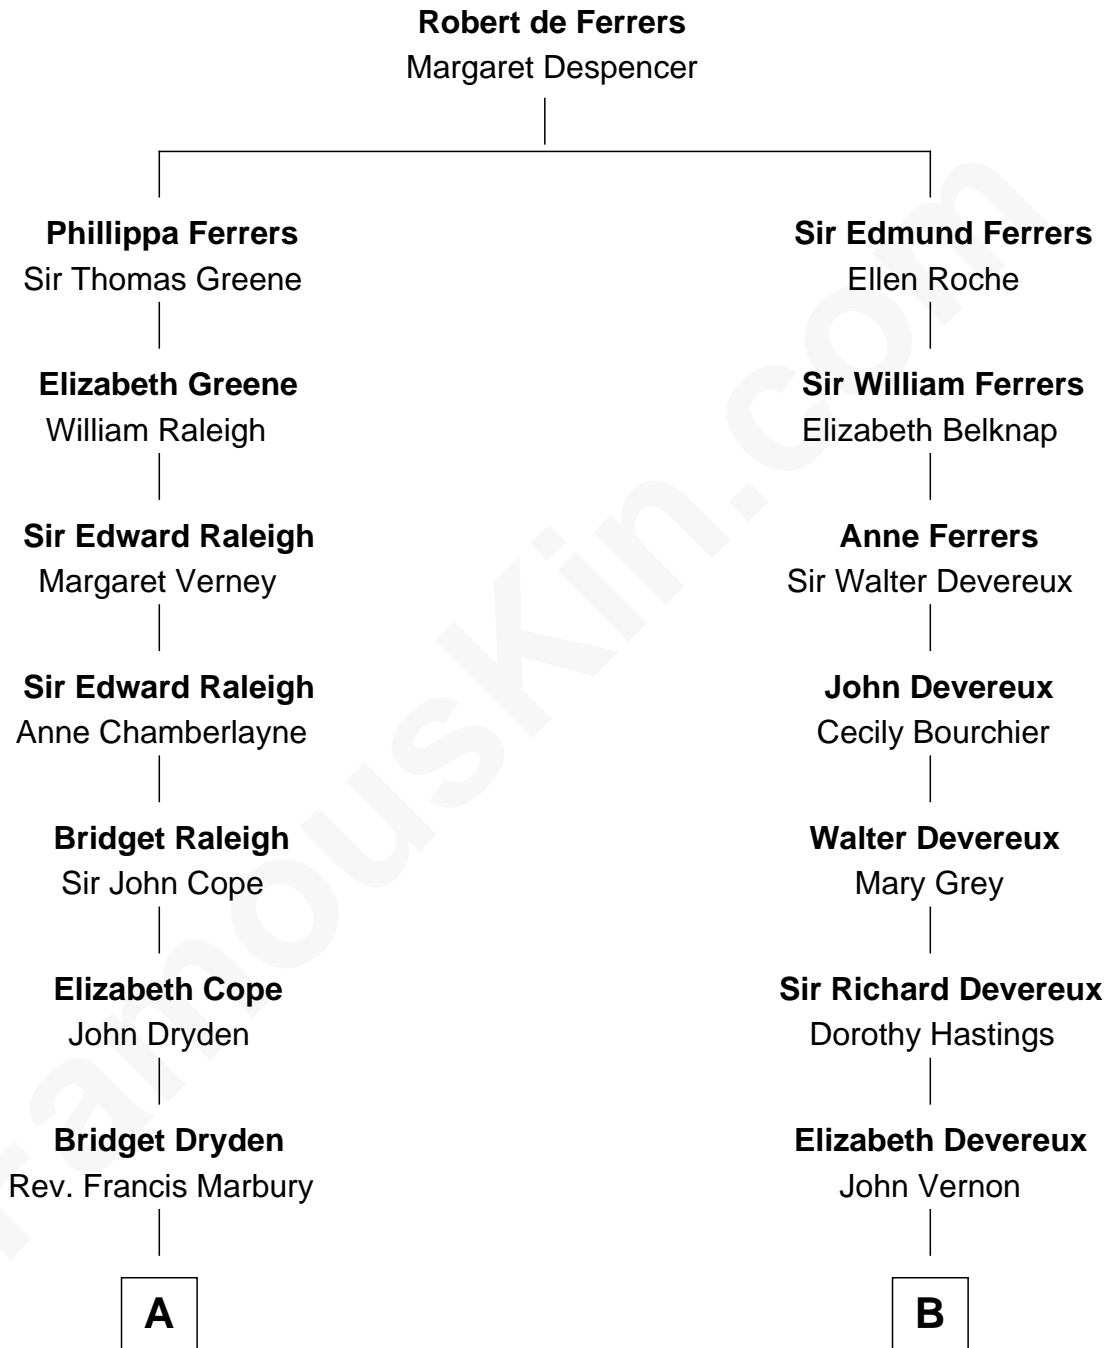

Sir Winston Churchill

Prime Minister of the United Kingdom