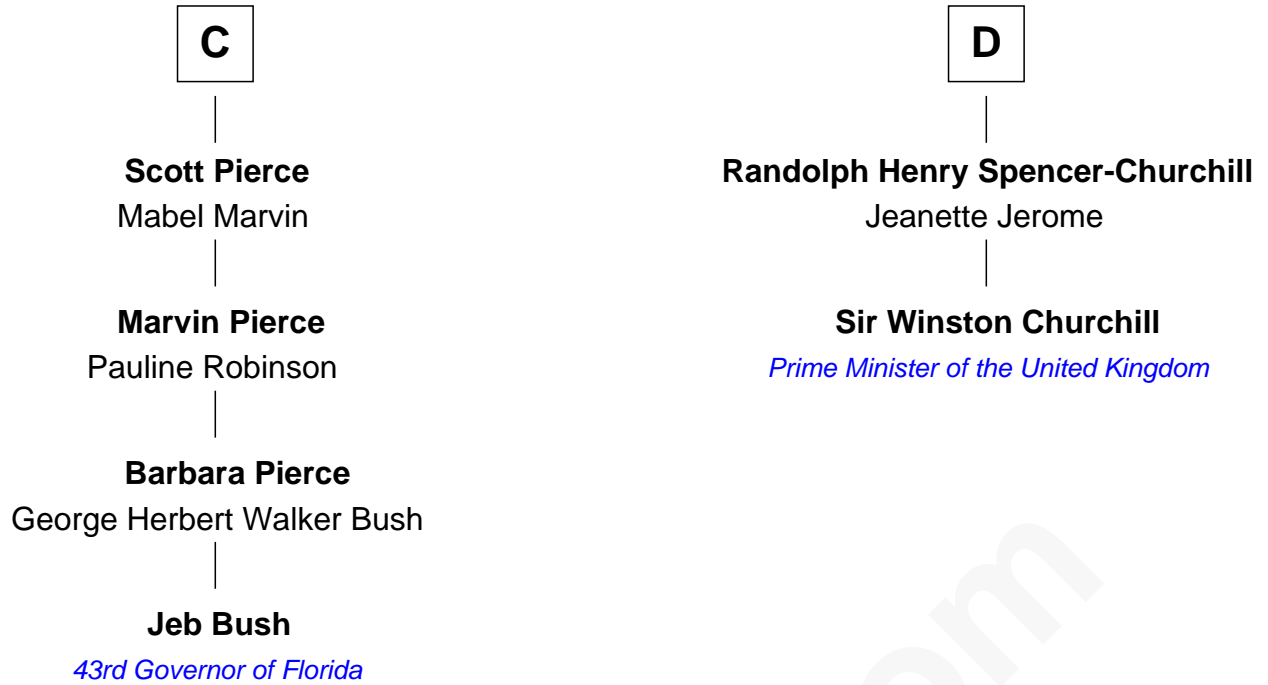

FamousKin.com Relationship Chart of

Jeb Bush

43rd Governor of Florida

18th cousin 2 times removed of

Sir Winston Churchill

Prime Minister of the United Kingdom

Edmund Fitzalan

Alice de Warenne

Richard Fitzalan
Eleanor Plantagenet

Sir Richard Fitzalan
Elizabeth de Bohun

Elizabeth Fitzalan
Sir Thomas Mowbray

Isabel Mowbray
Sir James Berkeley

Maurice Berkeley
Isabel Mead

Anne Berkeley
Sir William Dennis

Eleanor Dennis
William Lygon

B

FamousKin.com