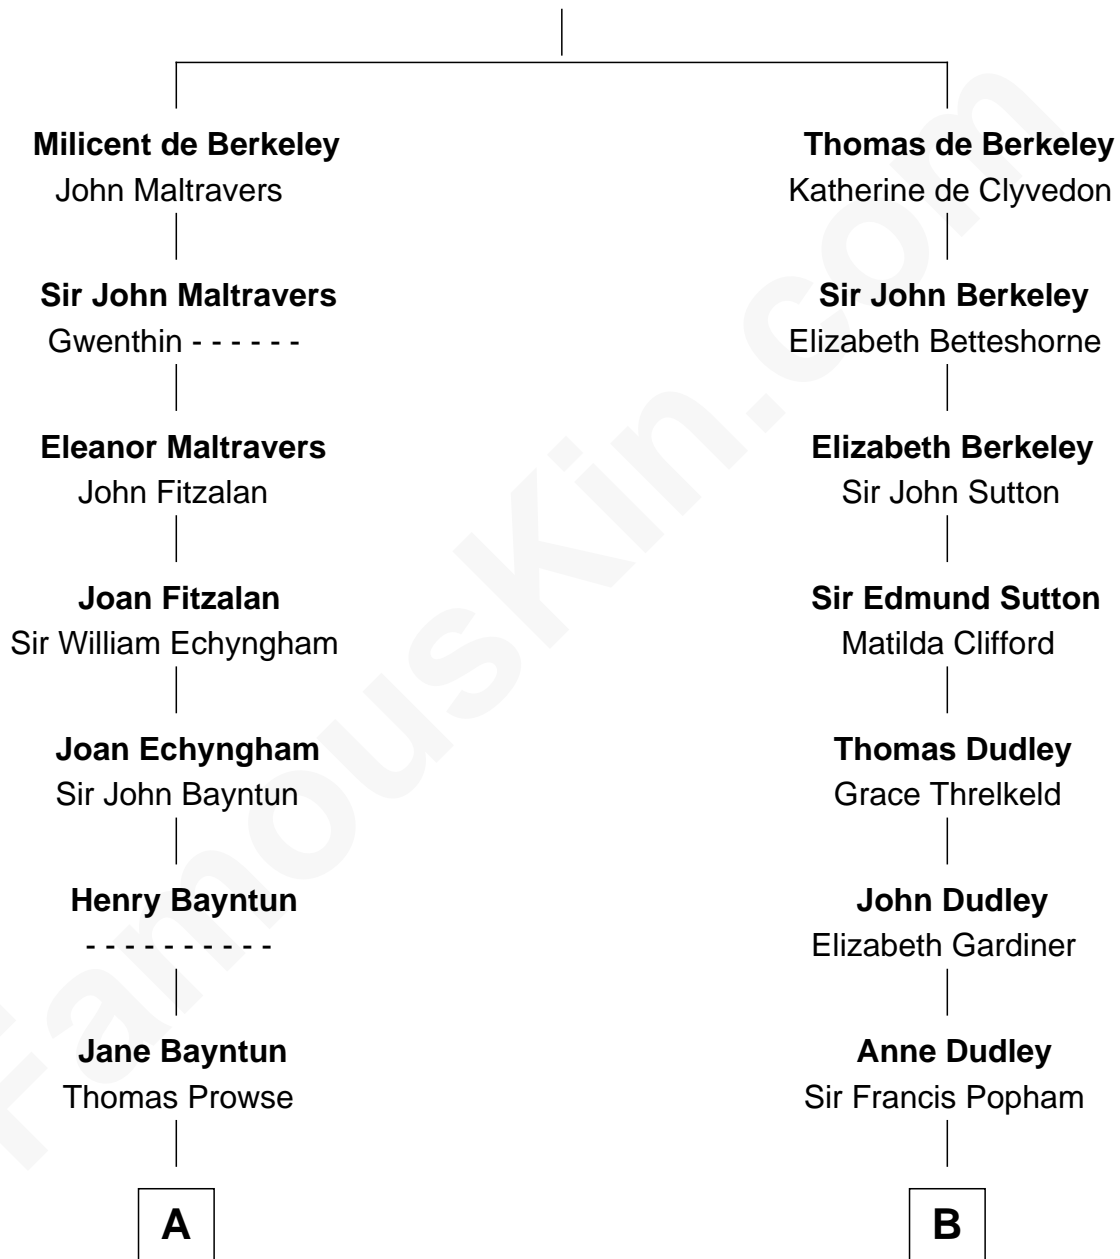

# FamousKin.com Relationship Chart of

**Jeb Bush**

*43rd Governor of Florida*

17th cousin 4 times removed of

**Sir Winston Churchill**

*Prime Minister of the United Kingdom*

**Sir Maurice de Berkeley**

Eve la Zouche

**C**

Jonas James Pierce

Kate Pritzel

Scott Pierce

Mabel Marvin

Marvin Pierce

Pauline Robinson

Barbara Pierce