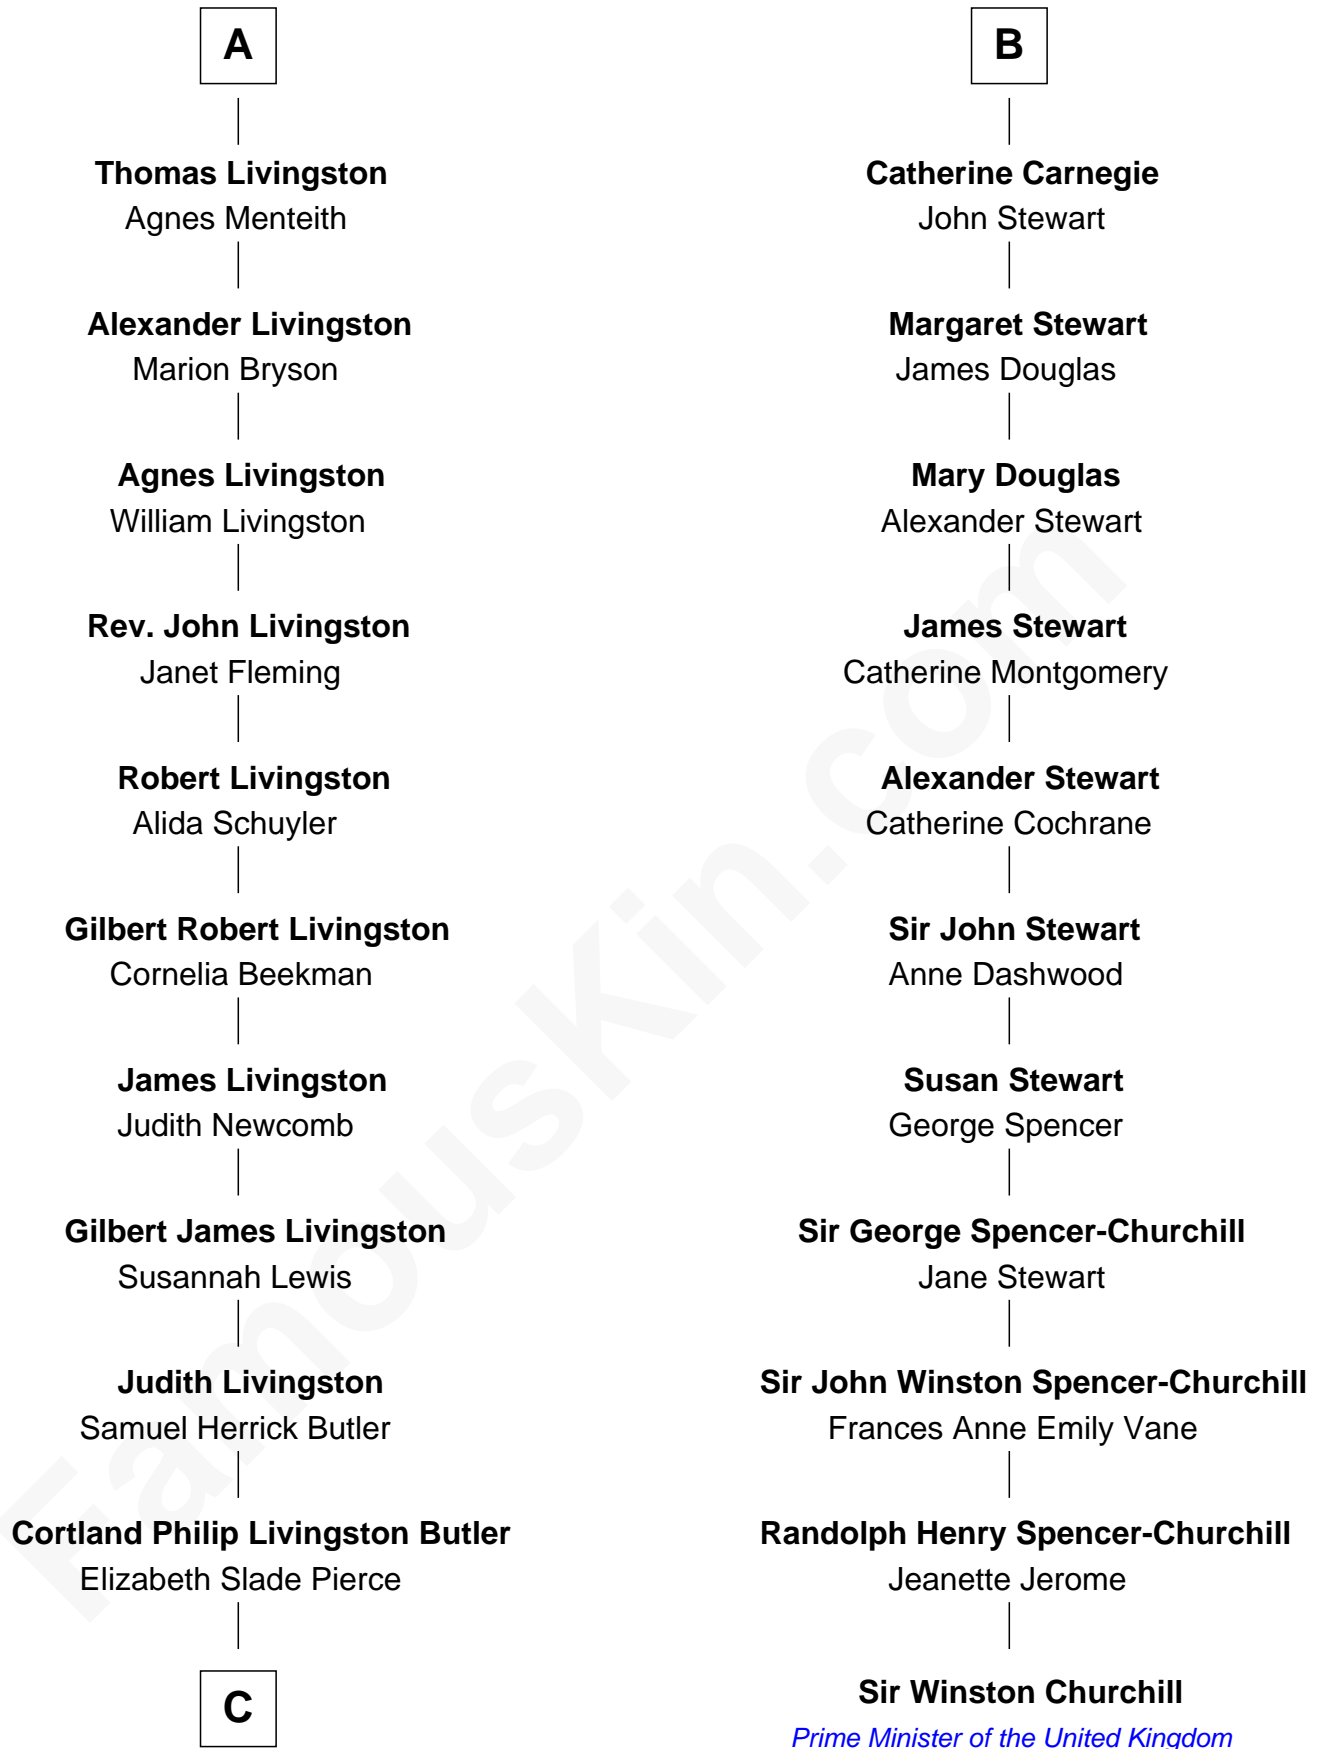

## Relationship Chart of

### Jeb Bush

43rd Governor of Florida

17th cousin 4 times removed of

### Sir Winston Churchill

Prime Minister of the United Kingdom

**C**

—  
**Mary Elizabeth Butler**  
Robert Emmet Sheldon

—  
**Flora Sheldon**  
Samuel Prescott Bush

—  
**Prescott Sheldon Bush**  
Dorothy Wear Walker