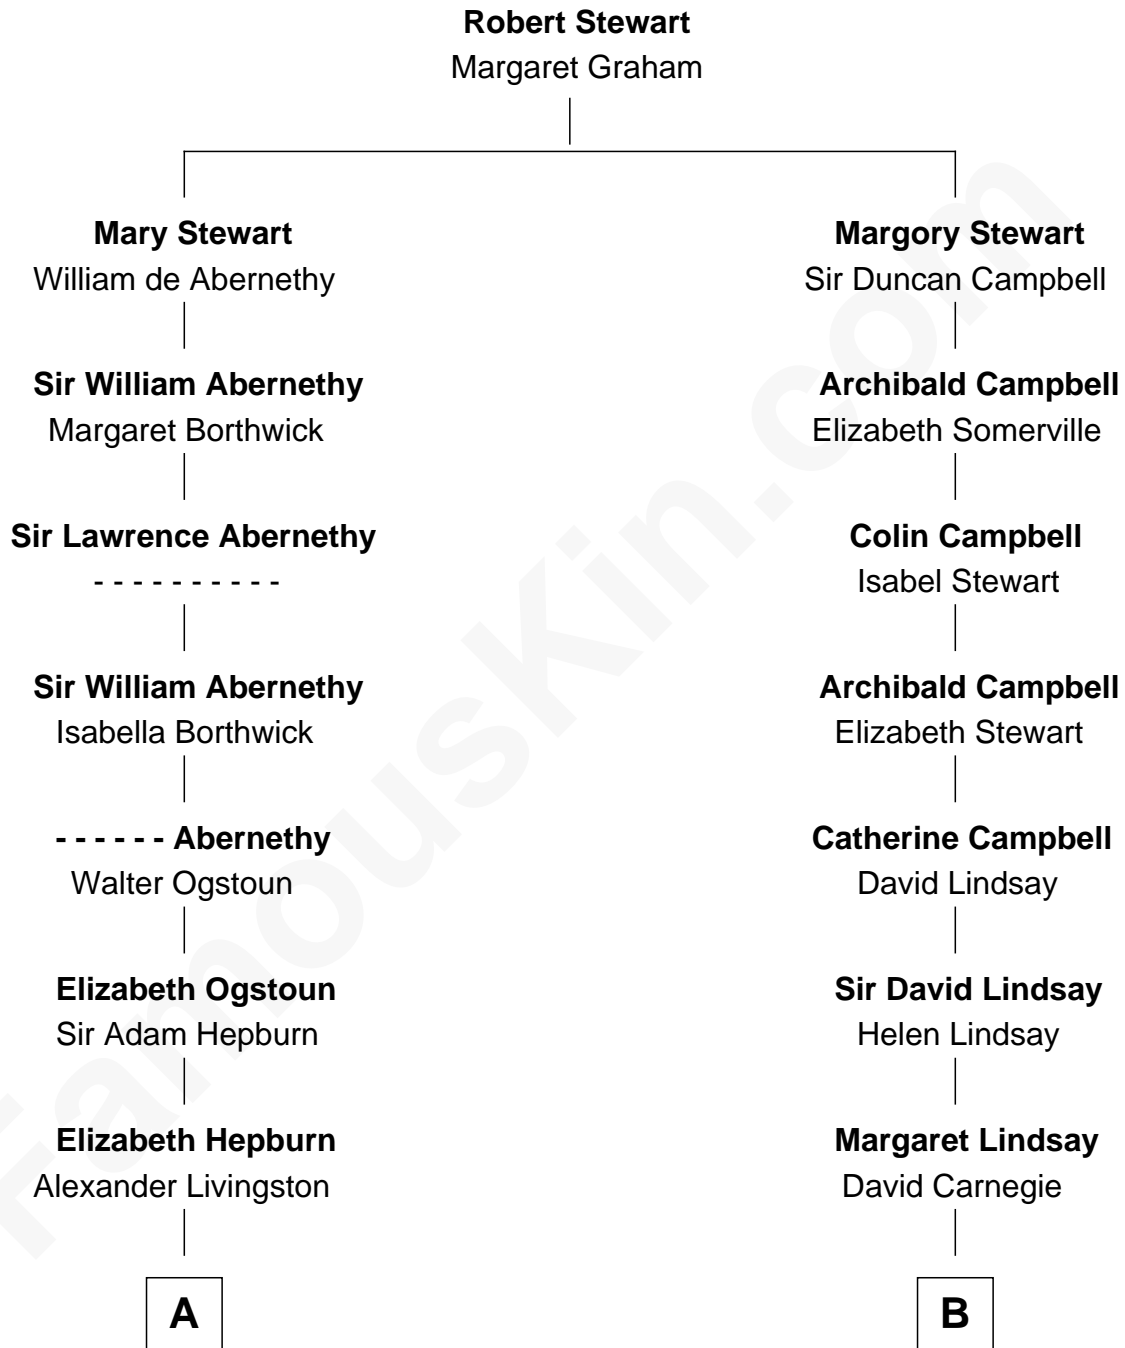

## Relationship Chart of

### Jeb Bush

43rd Governor of Florida

17th cousin 4 times removed of

### Sir Winston Churchill

Prime Minister of the United Kingdom

**C**

—  
**Mary Elizabeth Butler**  
Robert Emmet Sheldon

—  
**Flora Sheldon**  
Samuel Prescott Bush

—  
**Prescott Sheldon Bush**  
Dorothy Wear Walker