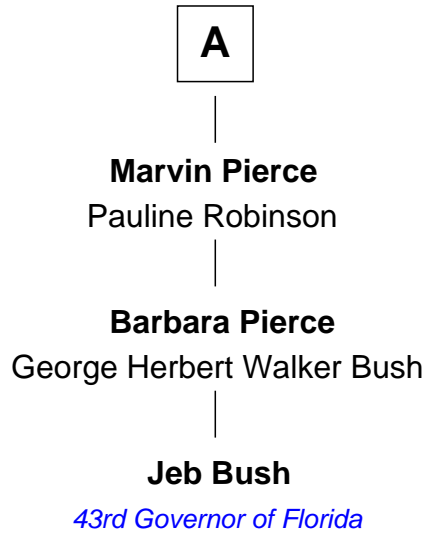

# FamousKin.com Relationship Chart of

**Jeb Bush**

*43rd Governor of Florida*

5th cousin 4 times removed of

**William Howard Taft**

*27th U.S. President*

**Samuel Hayward**  
Mehitable Thompson

**William Hayward**  
Esther Harbour

**Hannah Hayward**  
Moses Thayer

**Rhoda Thayer**  
John Holbrook

**John Holbrook**  
Mercy Hill

**Chloe Holbrook**  
Gen. James Pierce

**Jonas James Pierce**  
Kate Pritzel

**Scott Pierce**  
Mabel Marvin

**A**

**Benjamin Hayward**  
Anna - - - - -

**Benjamin Hayward**  
Mary Wheaton

**Levi Hayward alias Howard**  
Bethiah Chapin

**Sylvia Howard**  
Peter Rawson Taft

**Alphonso Taft**  
Louisa Maria Torrey

**William Howard Taft**  
*27th U.S. President*