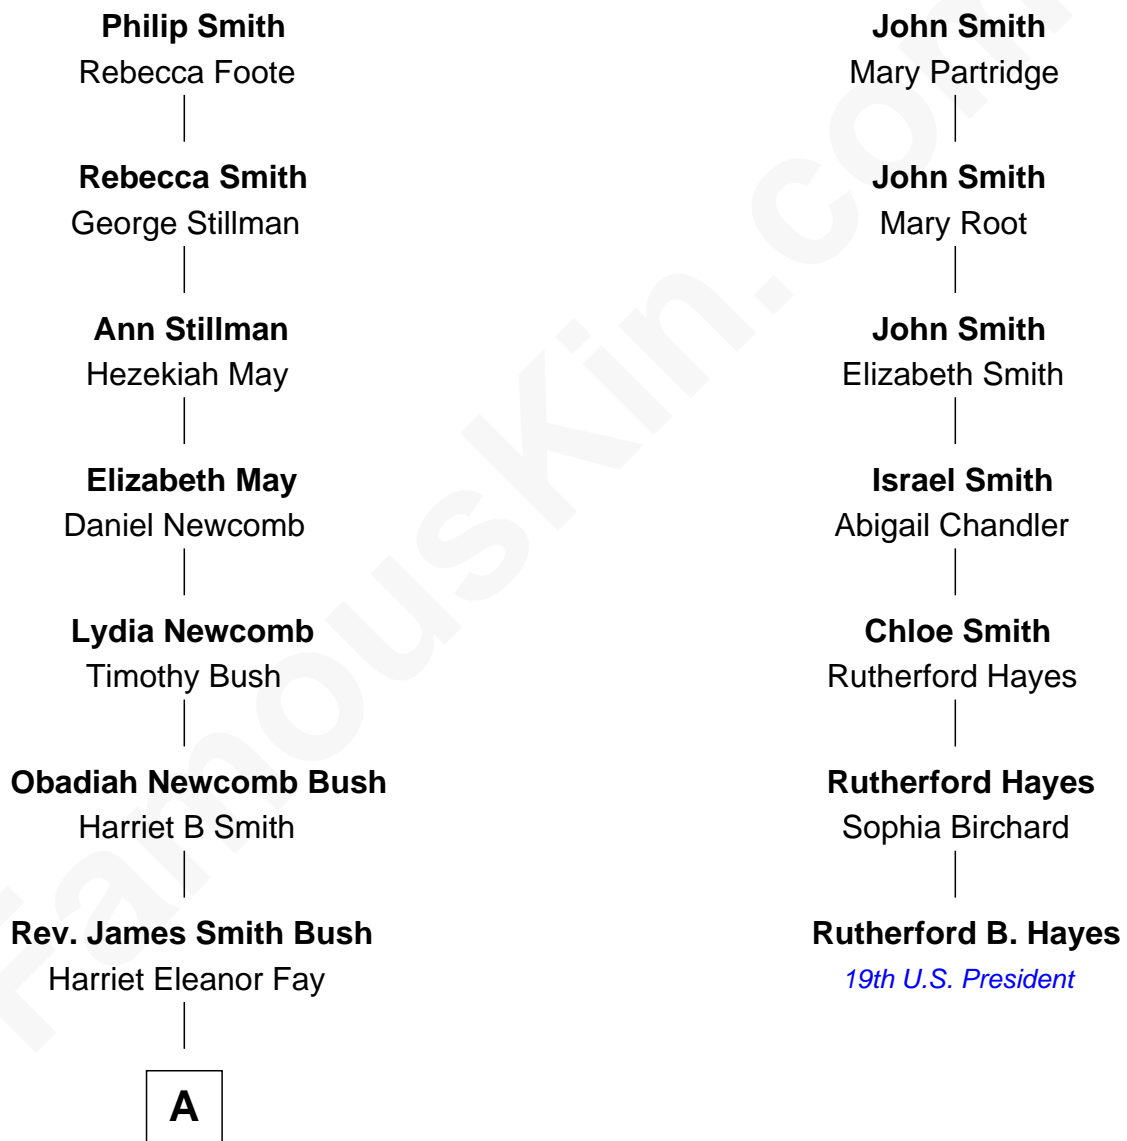

FamousKin.com Relationship Chart of

Jeb Bush

43rd Governor of Florida

6th cousin 4 times removed of

Rutherford B. Hayes

19th U.S. President

Samuel Smith

Elizabeth Smith

FamousKin.com