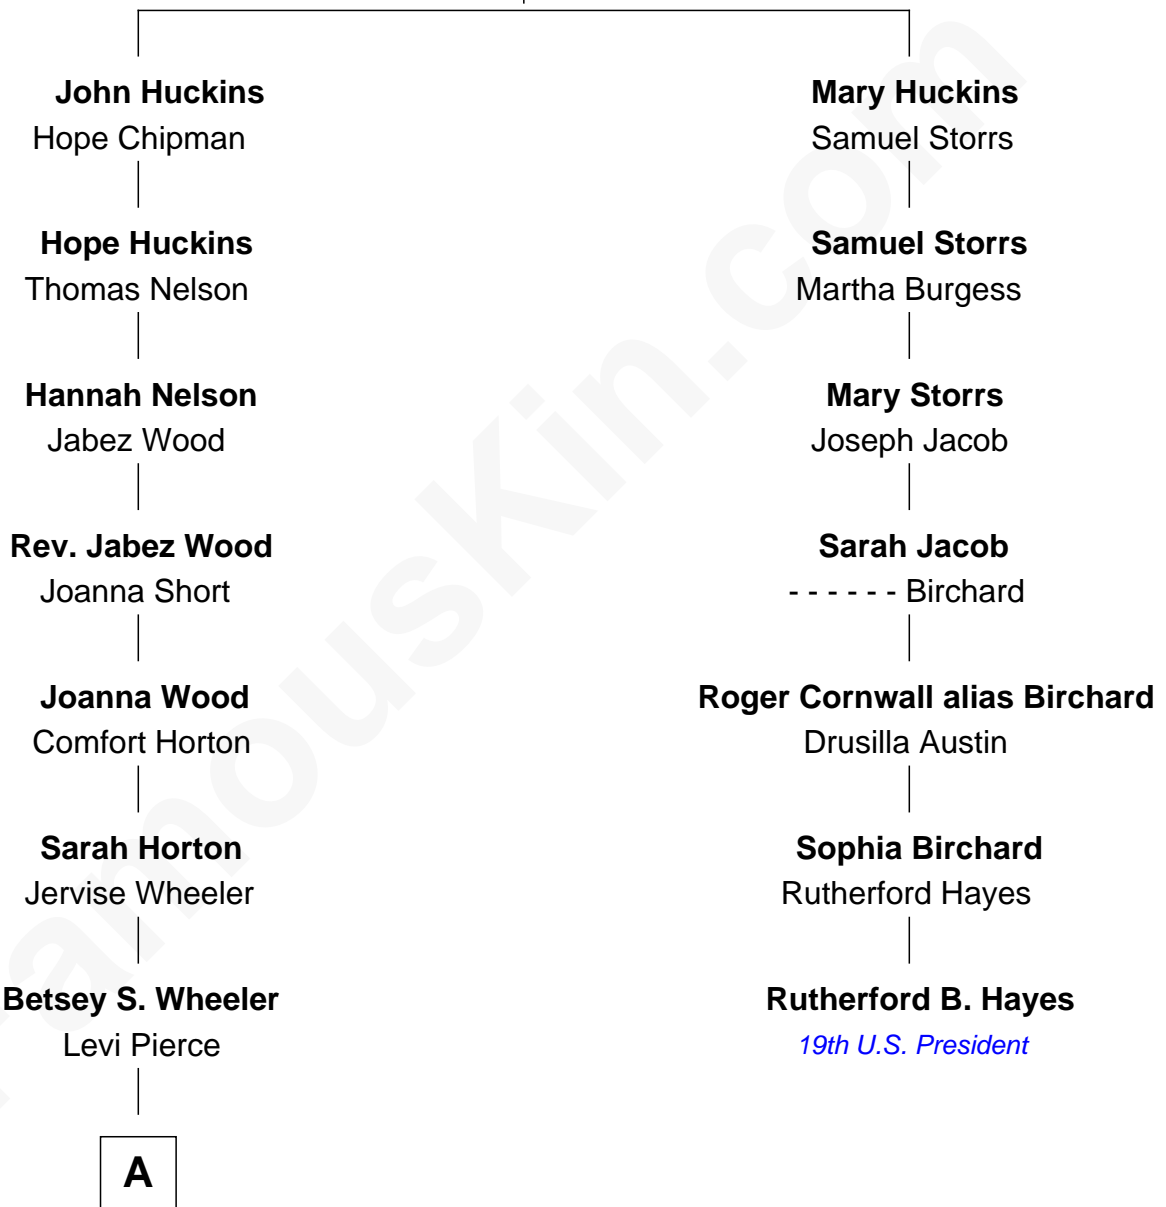

FamousKin.com Relationship Chart of

Jeb Bush

43rd Governor of Florida

6th cousin 6 times removed of

Rutherford B. Hayes

19th U.S. President

Thomas Huckins

*with wife
Rose Hilyer*

*with wife
Mary Wells*

A

—
Elizabeth Slade Pierce
Cortland Philip Livingston Butler

—
Mary Elizabeth Butler
Robert Emmet Sheldon

—
Flora Sheldon
Samuel Prescott Bush

—
Prescott Sheldon Bush
Dorothy Wear Walker

—
George Herbert Walker Bush
Barbara Pierce

—
Jeb Bush
43rd Governor of Florida

FamousKin.com