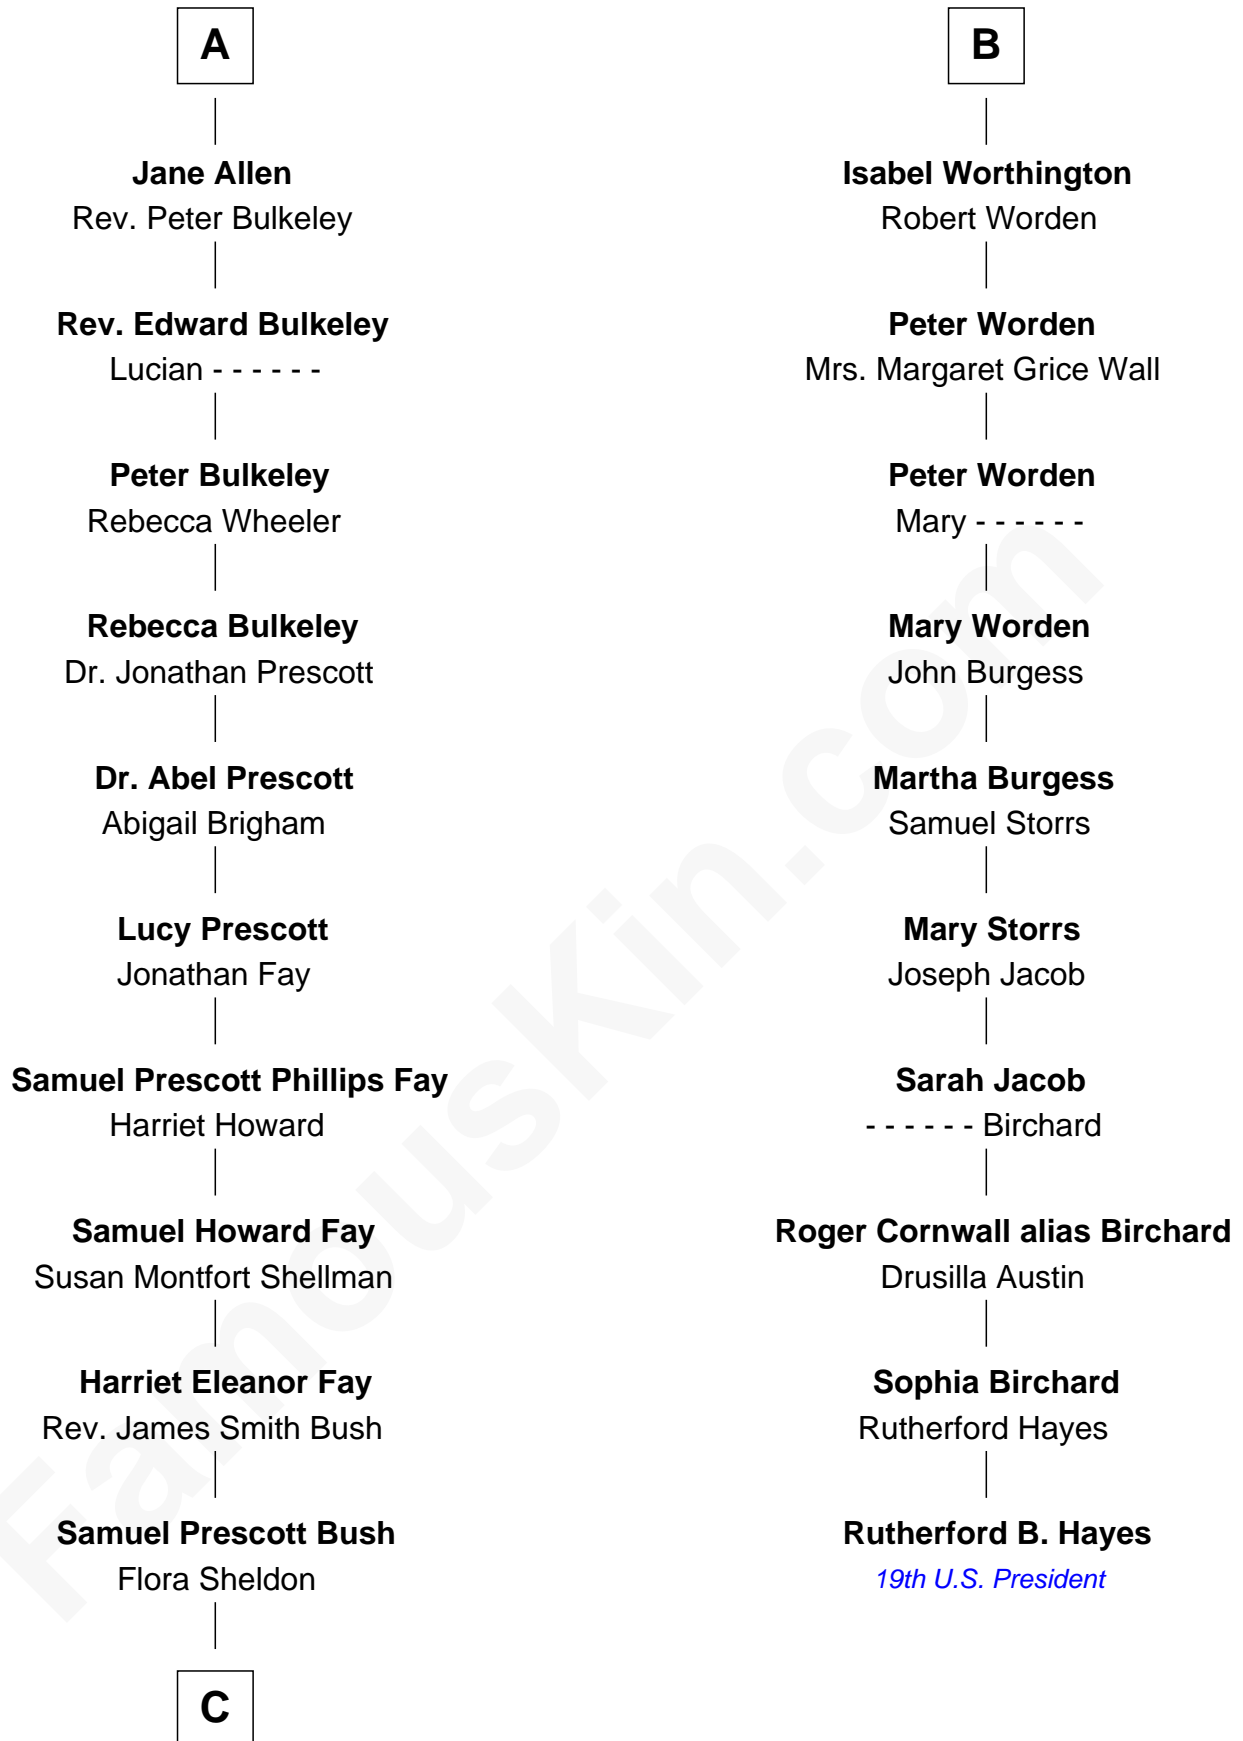

# FamousKin.com Relationship Chart of

**Jeb Bush**

*43rd Governor of Florida*

16th cousin 3 times removed of

**Rutherford B. Hayes**

*19th U.S. President*

**C**

—  
**Prescott Sheldon Bush**

Dorothy Wear Walker

—  
**George Herbert Walker Bush**

Barbara Pierce

—  
**Jeb Bush**

*43rd Governor of Florida*

FamousKin.com