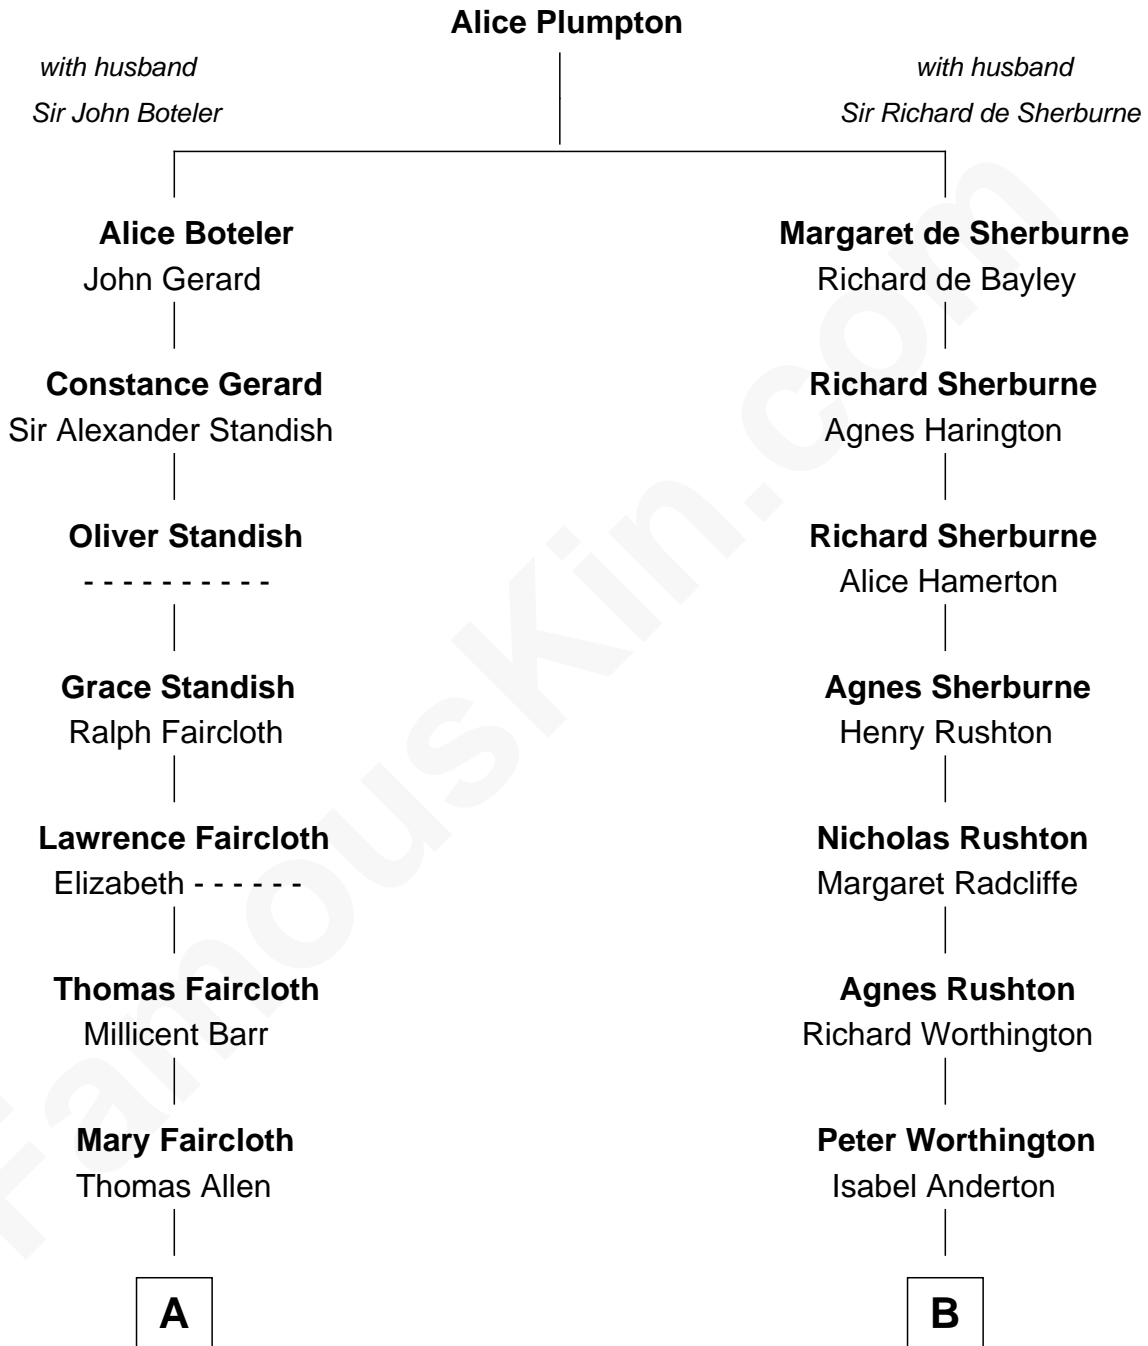

# FamousKin.com Relationship Chart of

**Jeb Bush**

*43rd Governor of Florida*

16th cousin 3 times removed of

**Rutherford B. Hayes**

*19th U.S. President*

**C**

—  
**Prescott Sheldon Bush**

Dorothy Wear Walker

—  
**George Herbert Walker Bush**

Barbara Pierce

—  
**Jeb Bush**

*43rd Governor of Florida*

FamousKin.com