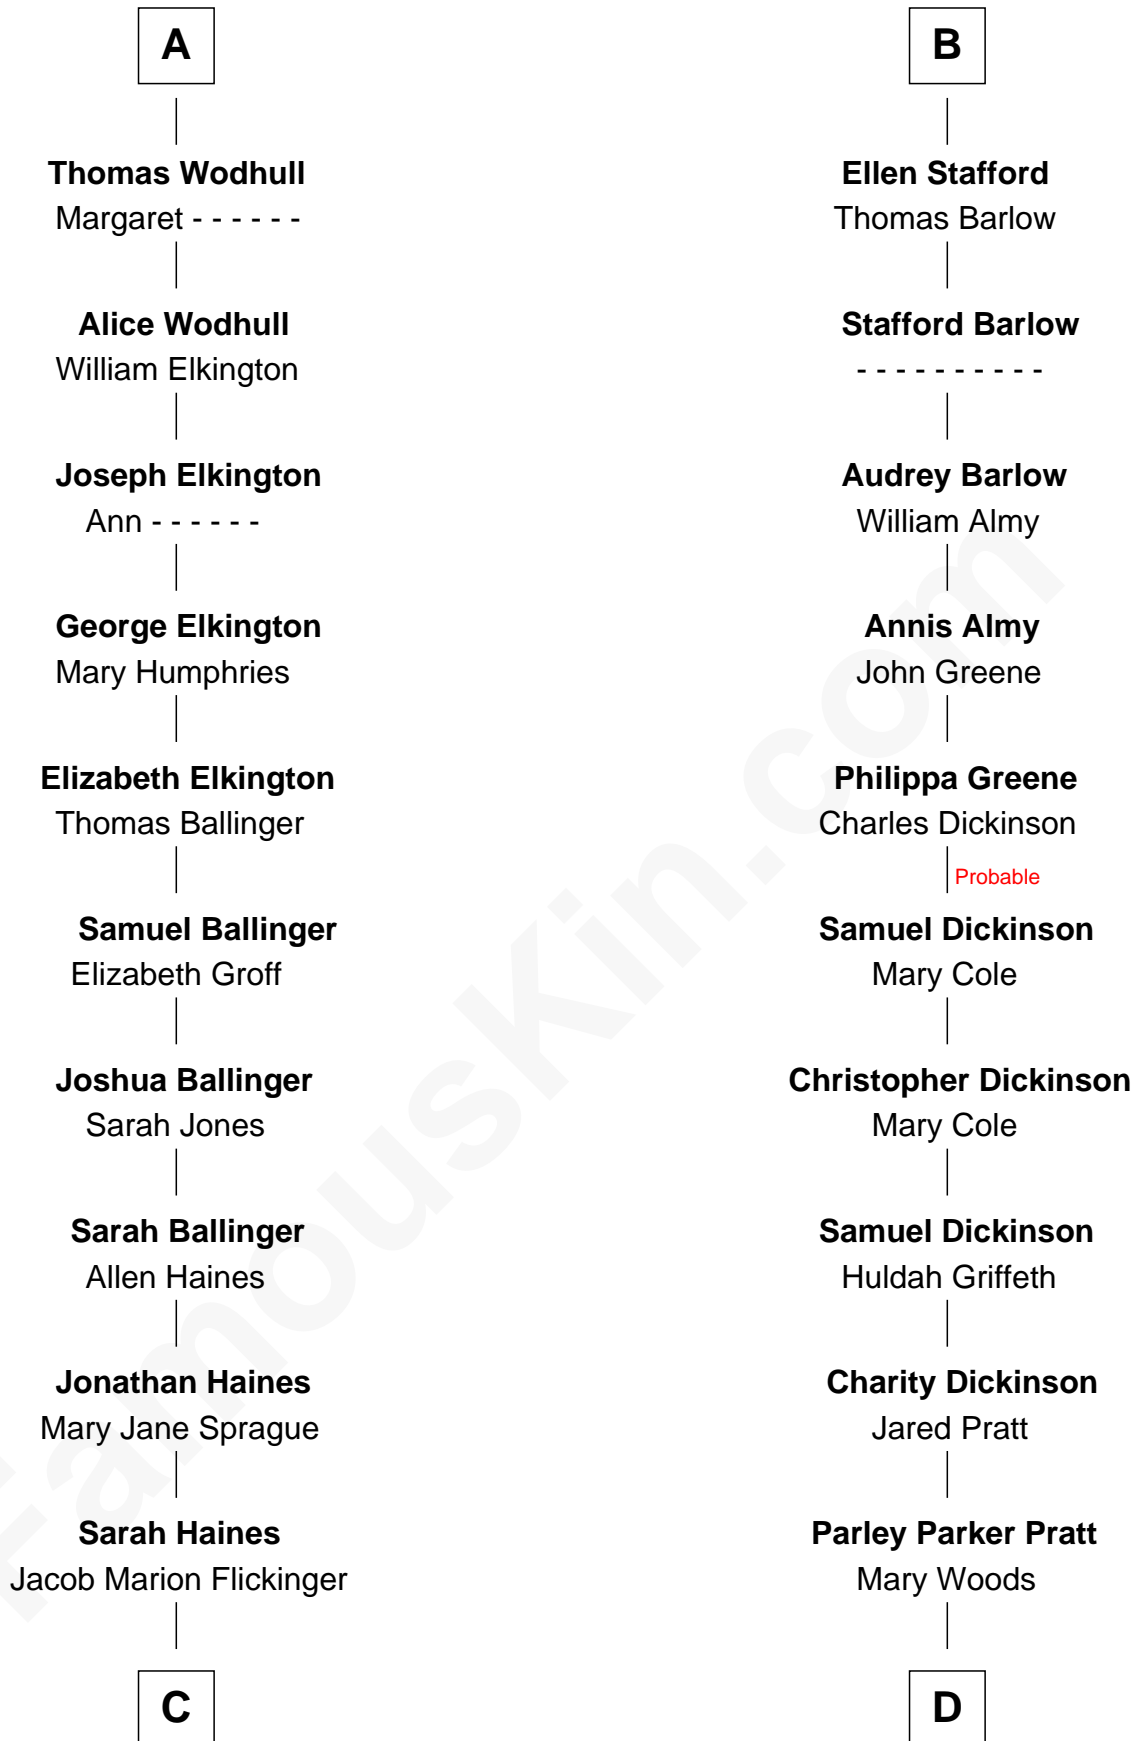

FamousKin.com

Relationship Chart of

Jeb Bush

43rd Governor of Florida

19th cousin 1 time removed of

George Romney

43rd Governor of Michigan

Sir Warin Trussell
Maud de St. Philibert

Sir Laurence Trussell
Matilda de Charnells

Maud Trussell
Sir John de Hastang

Sir William Trussell
Margery Ludlow

Maud de Hastang
Ralph Stafford

Isabel Trussell
Thomas Wodhull

Sir Humphrey Stafford
Elizabeth Burdet

John Wodhull
Joan Etwell

Sir Humphrey Stafford
Eleanor Aylesbury

Fulk Wodhull
Anne Newenham

Humphrey Stafford
Katherine Fray

Lawrence Wodhull
Elizabeth Hall

Sir Humphrey Stafford
Margaret Fogge

Fulke Wodhull
Alice Wickliffe

Sir Humphrey Stafford
Margaret Tame

A

B

FamousKin.com