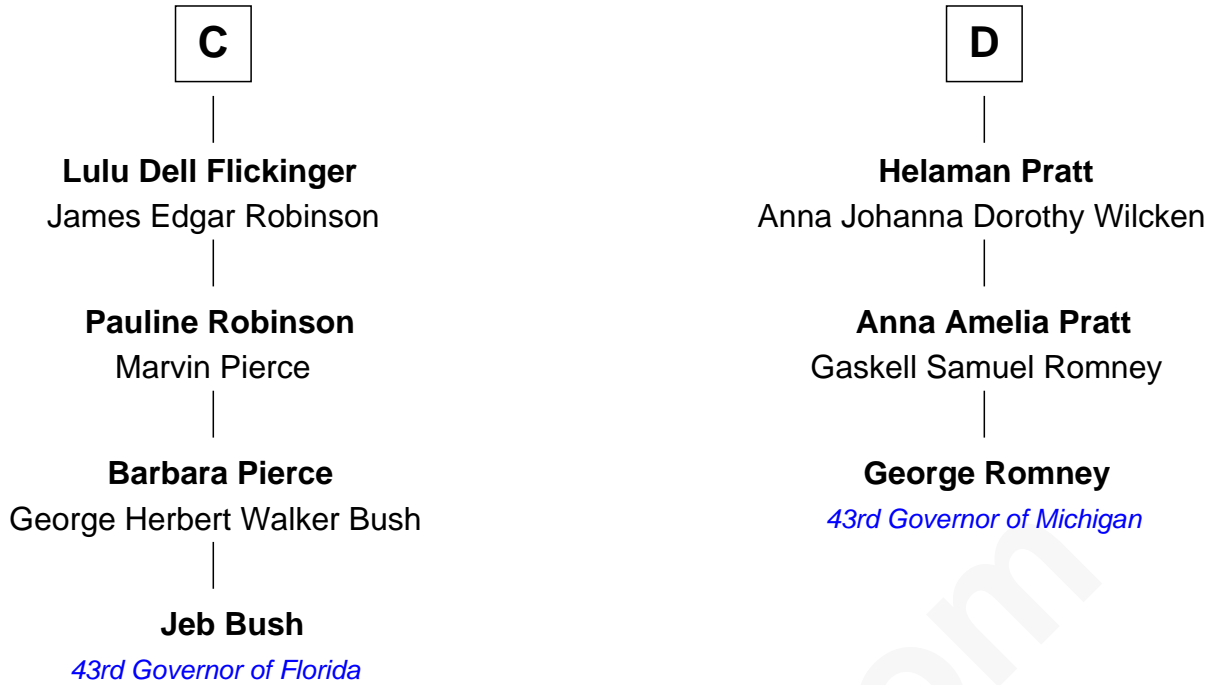

FamousKin.com

Relationship Chart of

Jeb Bush

43rd Governor of Florida

19th cousin 1 time removed of

George Romney

43rd Governor of Michigan

Sir Warin Trussell
Maud de St. Philibert

Sir Laurence Trussell
Matilda de Charnells

Maud Trussell
Sir John de Hastang

Sir William Trussell
Margery Ludlow

Maud de Hastang
Ralph Stafford

Isabel Trussell
Thomas Wodhull

Sir Humphrey Stafford
Elizabeth Burdet

John Wodhull
Joan Etwell

Sir Humphrey Stafford
Eleanor Aylesbury

Fulk Wodhull
Anne Newenham

Humphrey Stafford
Katherine Fray

Lawrence Wodhull
Elizabeth Hall

Sir Humphrey Stafford
Margaret Fogge

Fulke Wodhull
Alice Wickliffe

Sir Humphrey Stafford
Margaret Tame

A

B

FamousKin.com