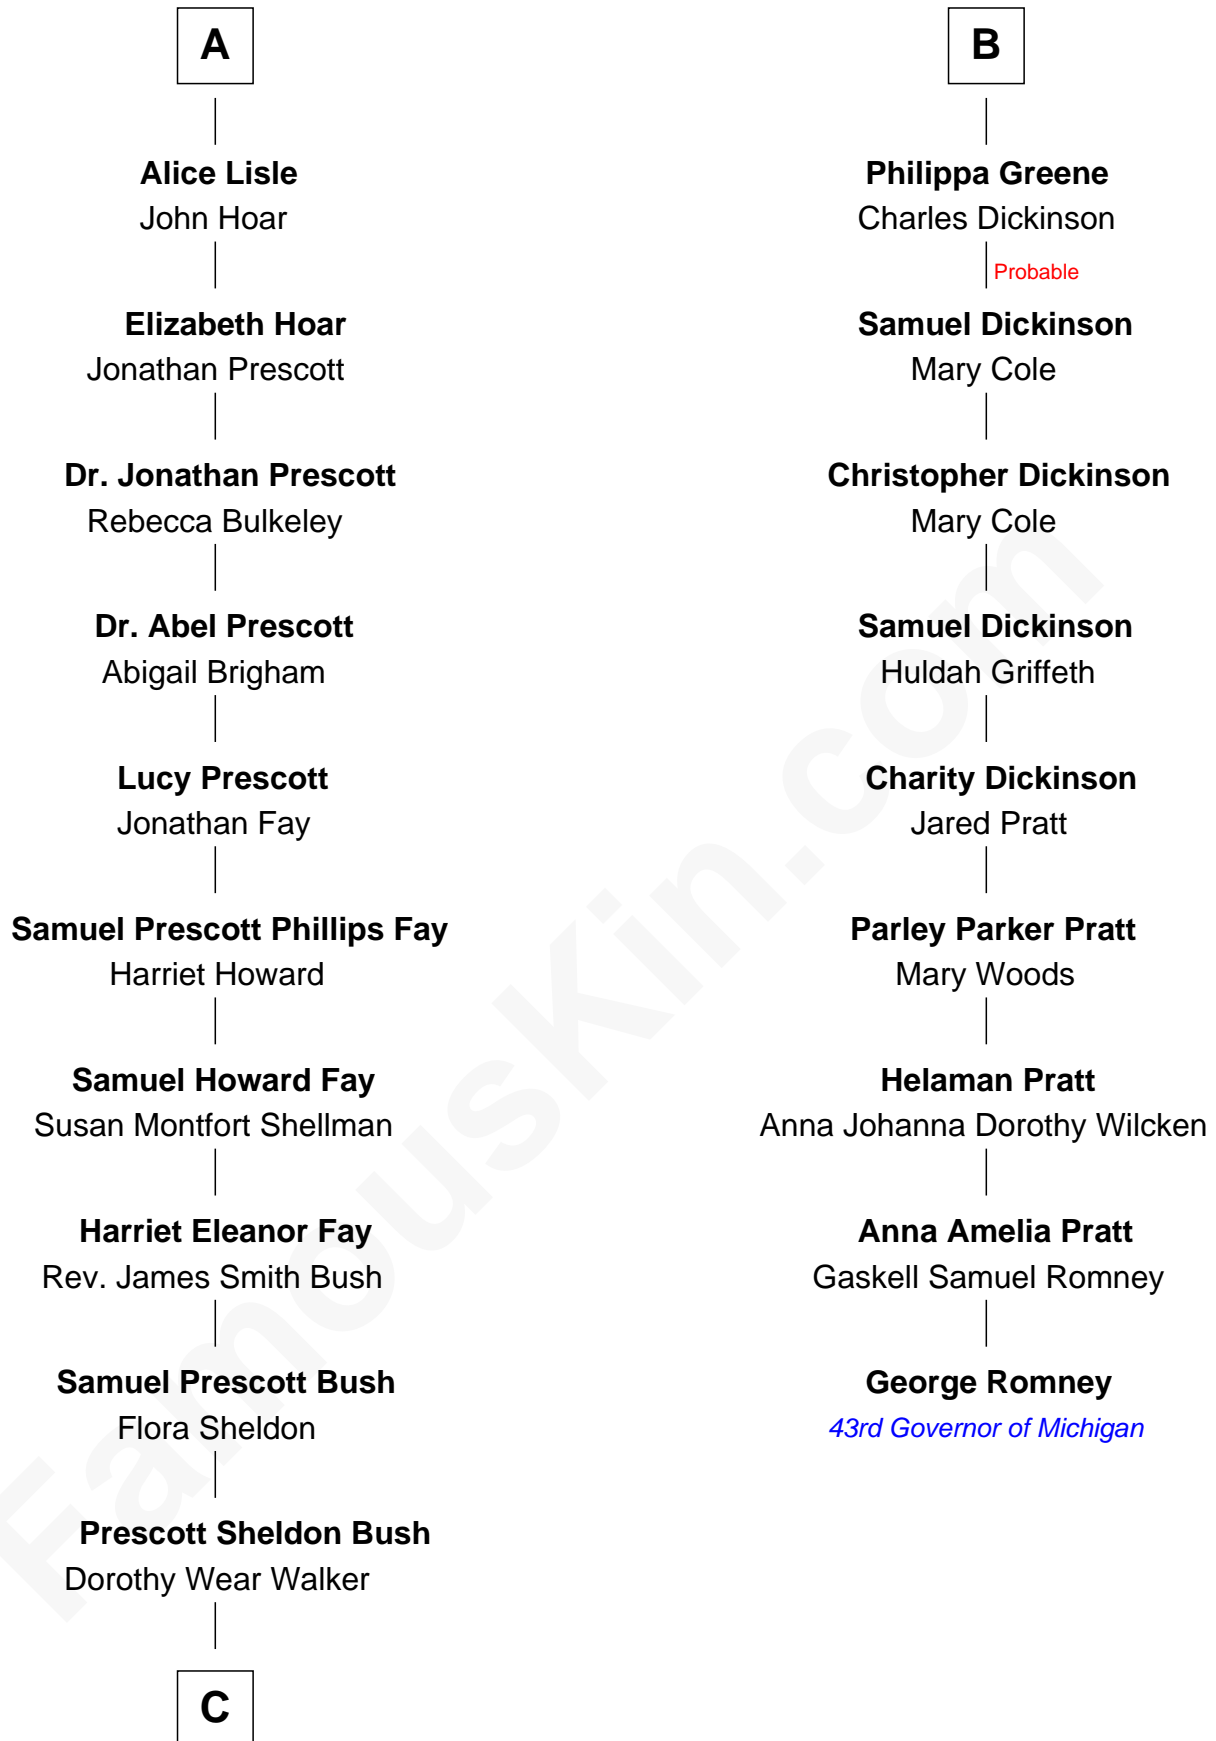

FamousKin.com

Relationship Chart of

Jeb Bush

43rd Governor of Florida

15th cousin 3 times removed of

George Romney

43rd Governor of Michigan

Sir Humphrey Stafford

Eleanor Aylesbury

C

George Herbert Walker Bush

Barbara Pierce

Jeb Bush

43rd Governor of Florida

FamousKin.com