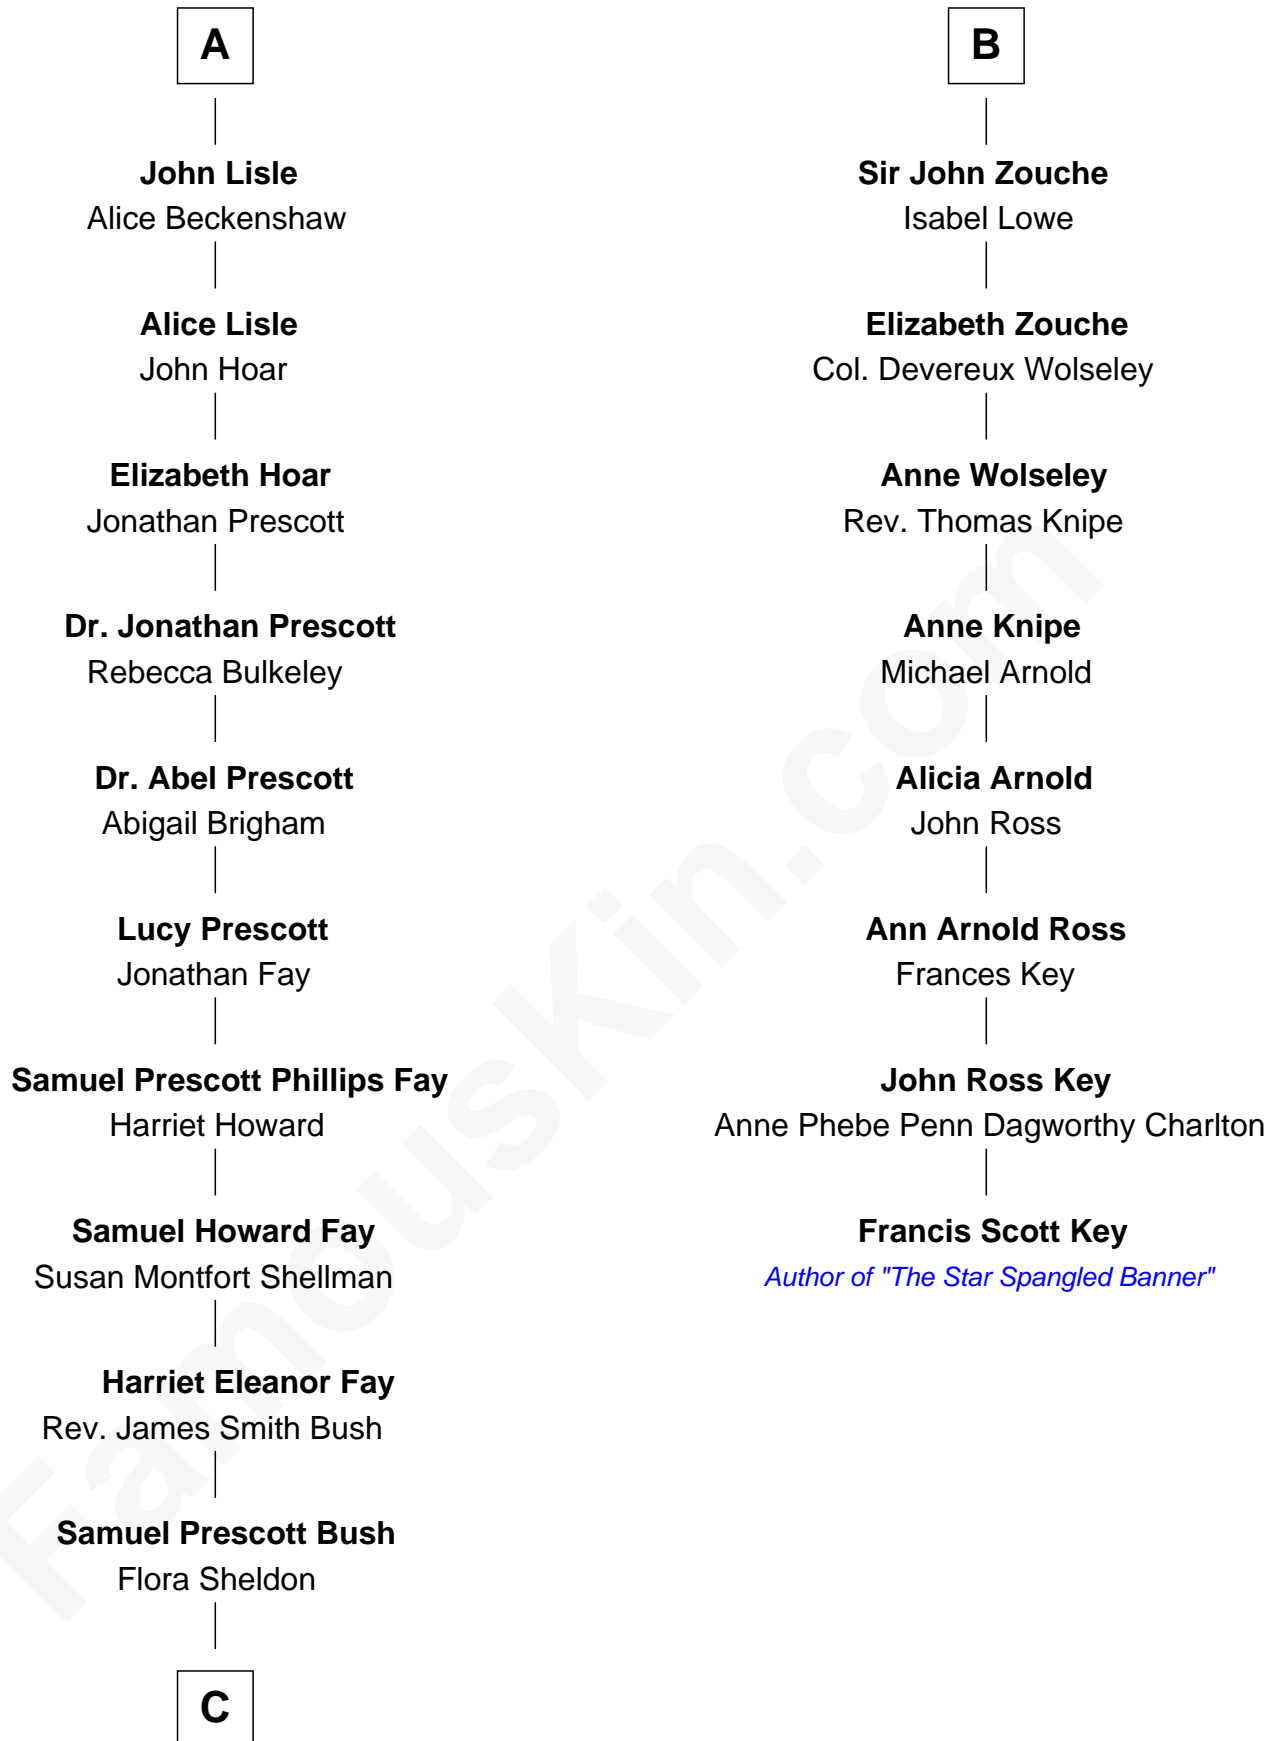

FamousKin.com

Relationship Chart of

Jeb Bush

43rd Governor of Florida

14th cousin 5 times removed of

Francis Scott Key

Author of "The Star Spangled Banner"

C

—
Prescott Sheldon Bush

Dorothy Wear Walker

—
George Herbert Walker Bush

Barbara Pierce

—
Jeb Bush

43rd Governor of Florida

FamousKin.com